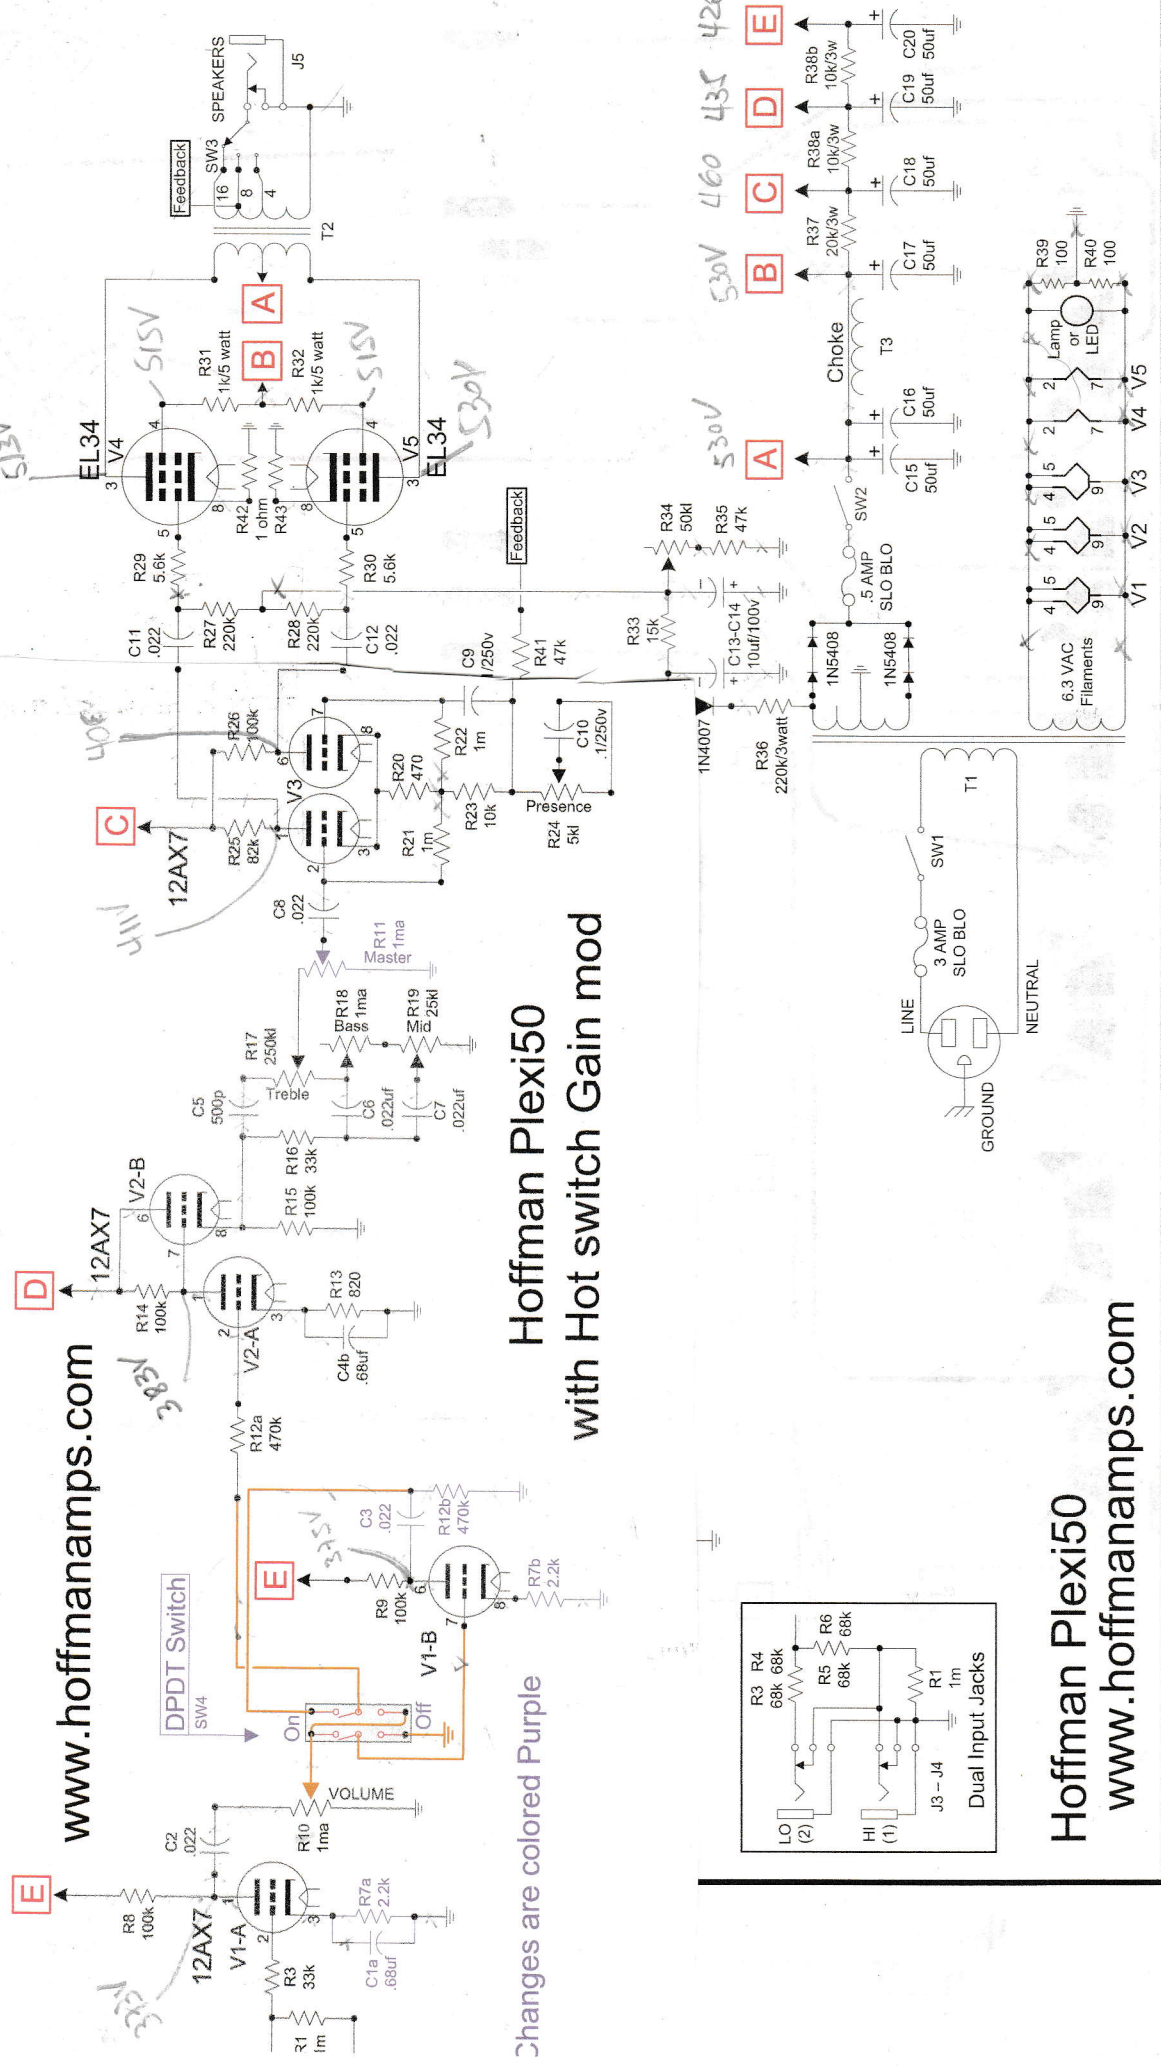

www.hoffmanamps.com

Hoffman Plexi50 with Hot switch Gain mod

Changes are colored Purple

Hoffman Plexi50
www.hoffmanamps.com