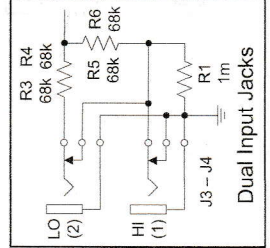

www.hoffmanamps.com

Hoffman Plexi50 with Hot switch Gain mod

Changes are colored Purple

Hoffman Plexi50
www.hoffmanamps.com