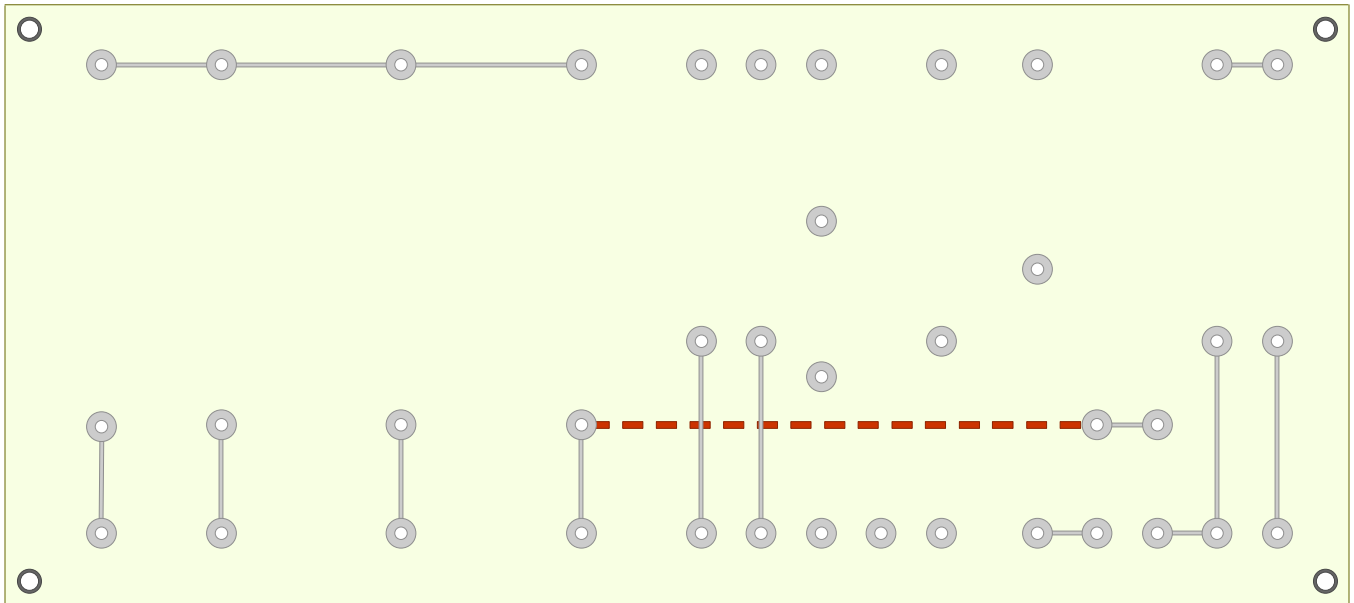

Vox AC4 V-1-1
 (With Intensity Control)
 Redrawn by dwinstonwood
 11/30/2022

Hammond 1444-1172 Chassis
(11" x 7" x 2")

Vox AC4 V-1-1
(With Intensity Control)
Redrawn by dwinstonwood
11/30/2022

Vox AC4 with Intensity Control

Lacing Guide

Drilling Guide

7" X 3.125"