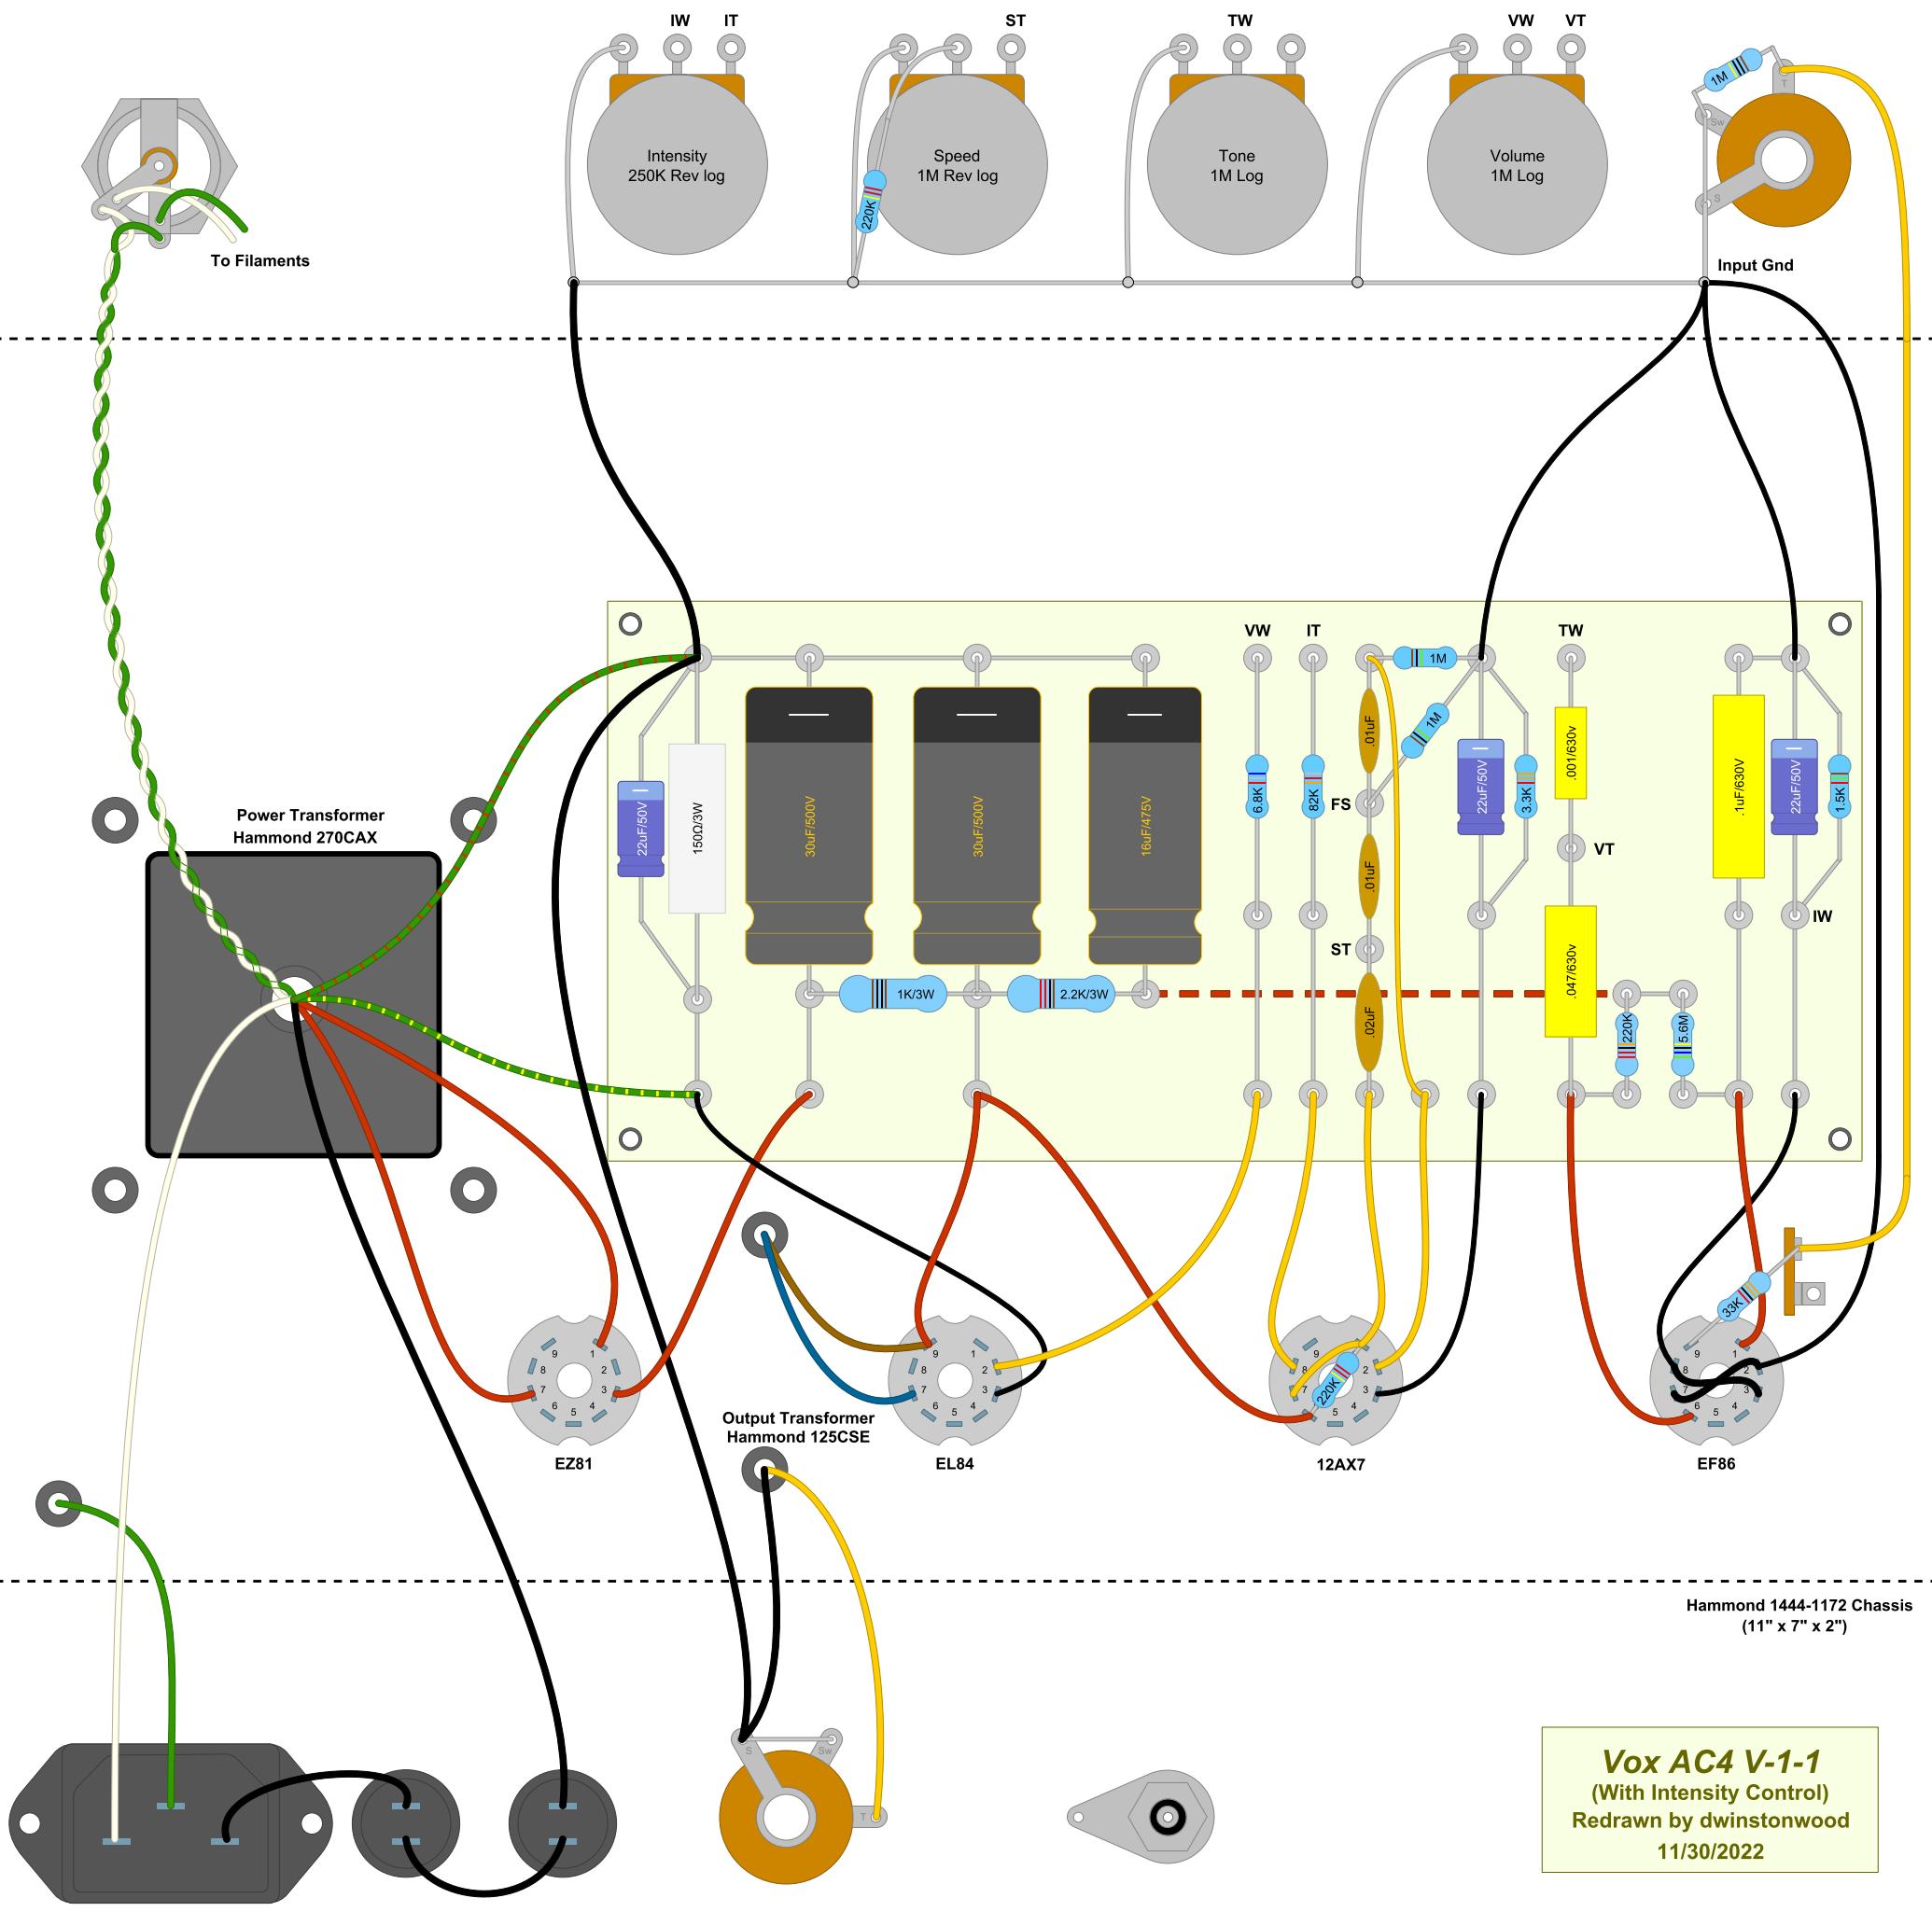

Vox AC4 V-1-1
 (With Intensity Control)
 Redrawn by dwinstonwood
 11/30/2022

Hammond 1444-1172 Chassis
(11" x 7" x 2")

Vox AC4 V-1-1
(With Intensity Control)
Redrawn by dwinstonwood
11/30/2022

Vox AC4 with Intensity Control

Lacing Guide

Drilling Guide

7" X 3.125"