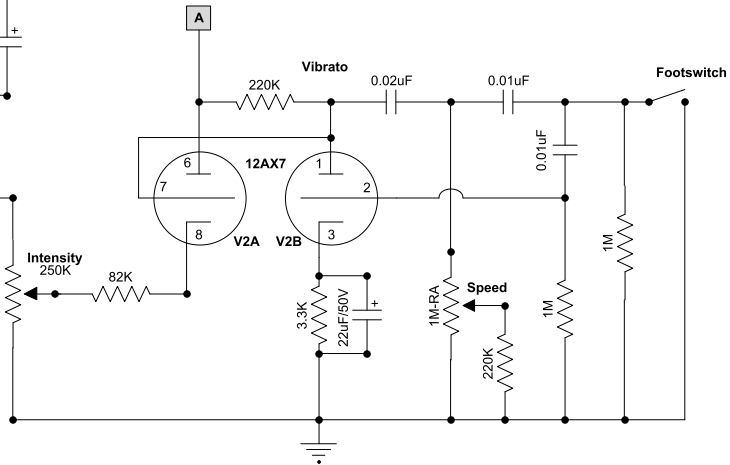

Vox AC4 V-1-1
 (With Intensity Control)
 Redrawn by dwinstonwood
 11/30/2022

Hammond 1444-1172 Chassis
(11" x 7" x 2")

Vox AC4 V-1-1
(With Intensity Control)
Redrawn by dwinstonwood
11/30/2022

Vox AC4 with Intensity Control

Lacing Guide

Drilling Guide

7" X 3.125"