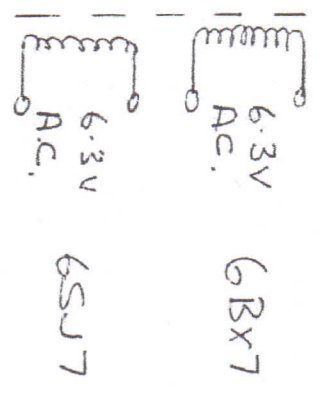

51000 PRE-AMPLIFIER HEATERS

12V REGULATED
TO 4 x ECC83
(TUBES IN SERIES)