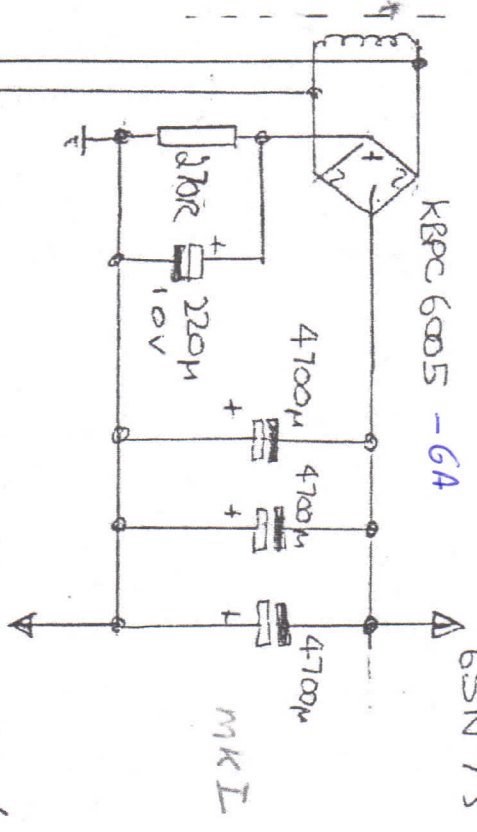

51000 PRE-AMPLIFIER HEATERS

12V REGULATED
TO 4 x ECC83
(TUBES IN SERIES)