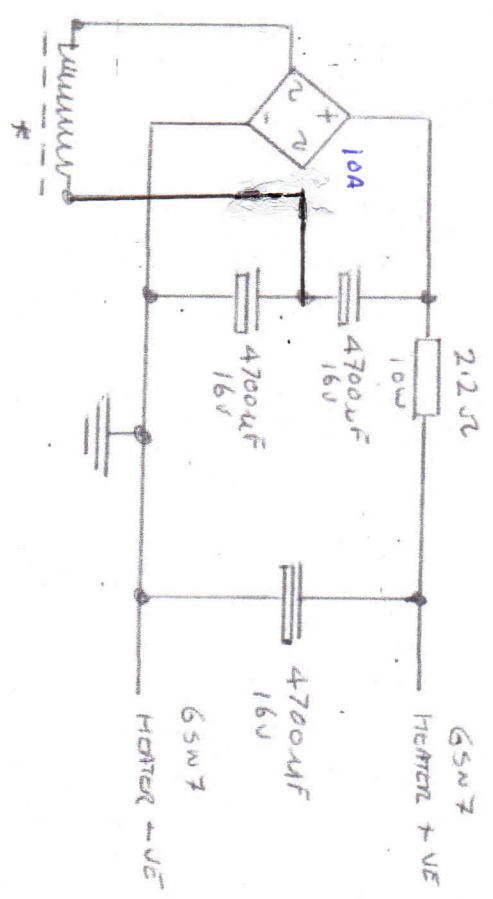

51000 PRE-AMPLIFIER HEATERS

12V REGULATED
TO 4 x ECC83
(TUBES IN SERIES)