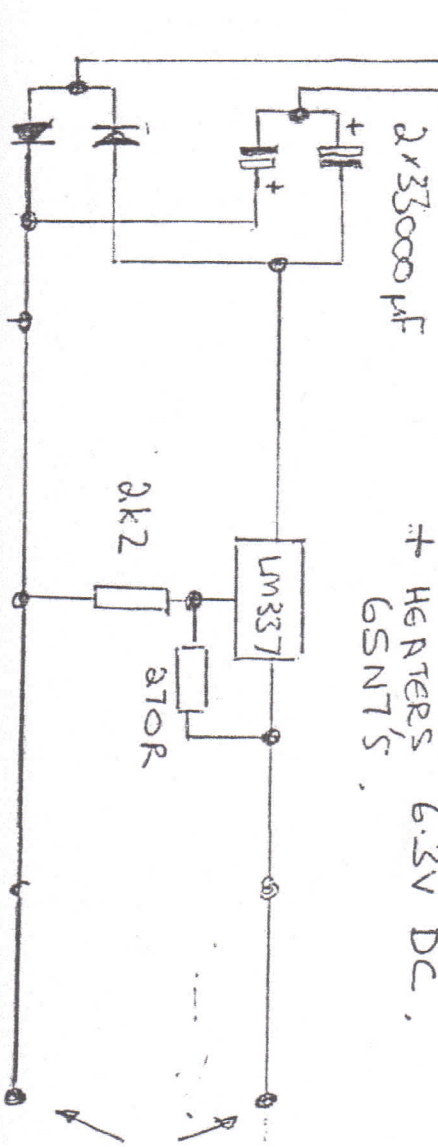

51000 PRE-AMPLIFIER HEATERS

12V REGULATED
TO 4 x ECC83
(TUBES IN SERIES)