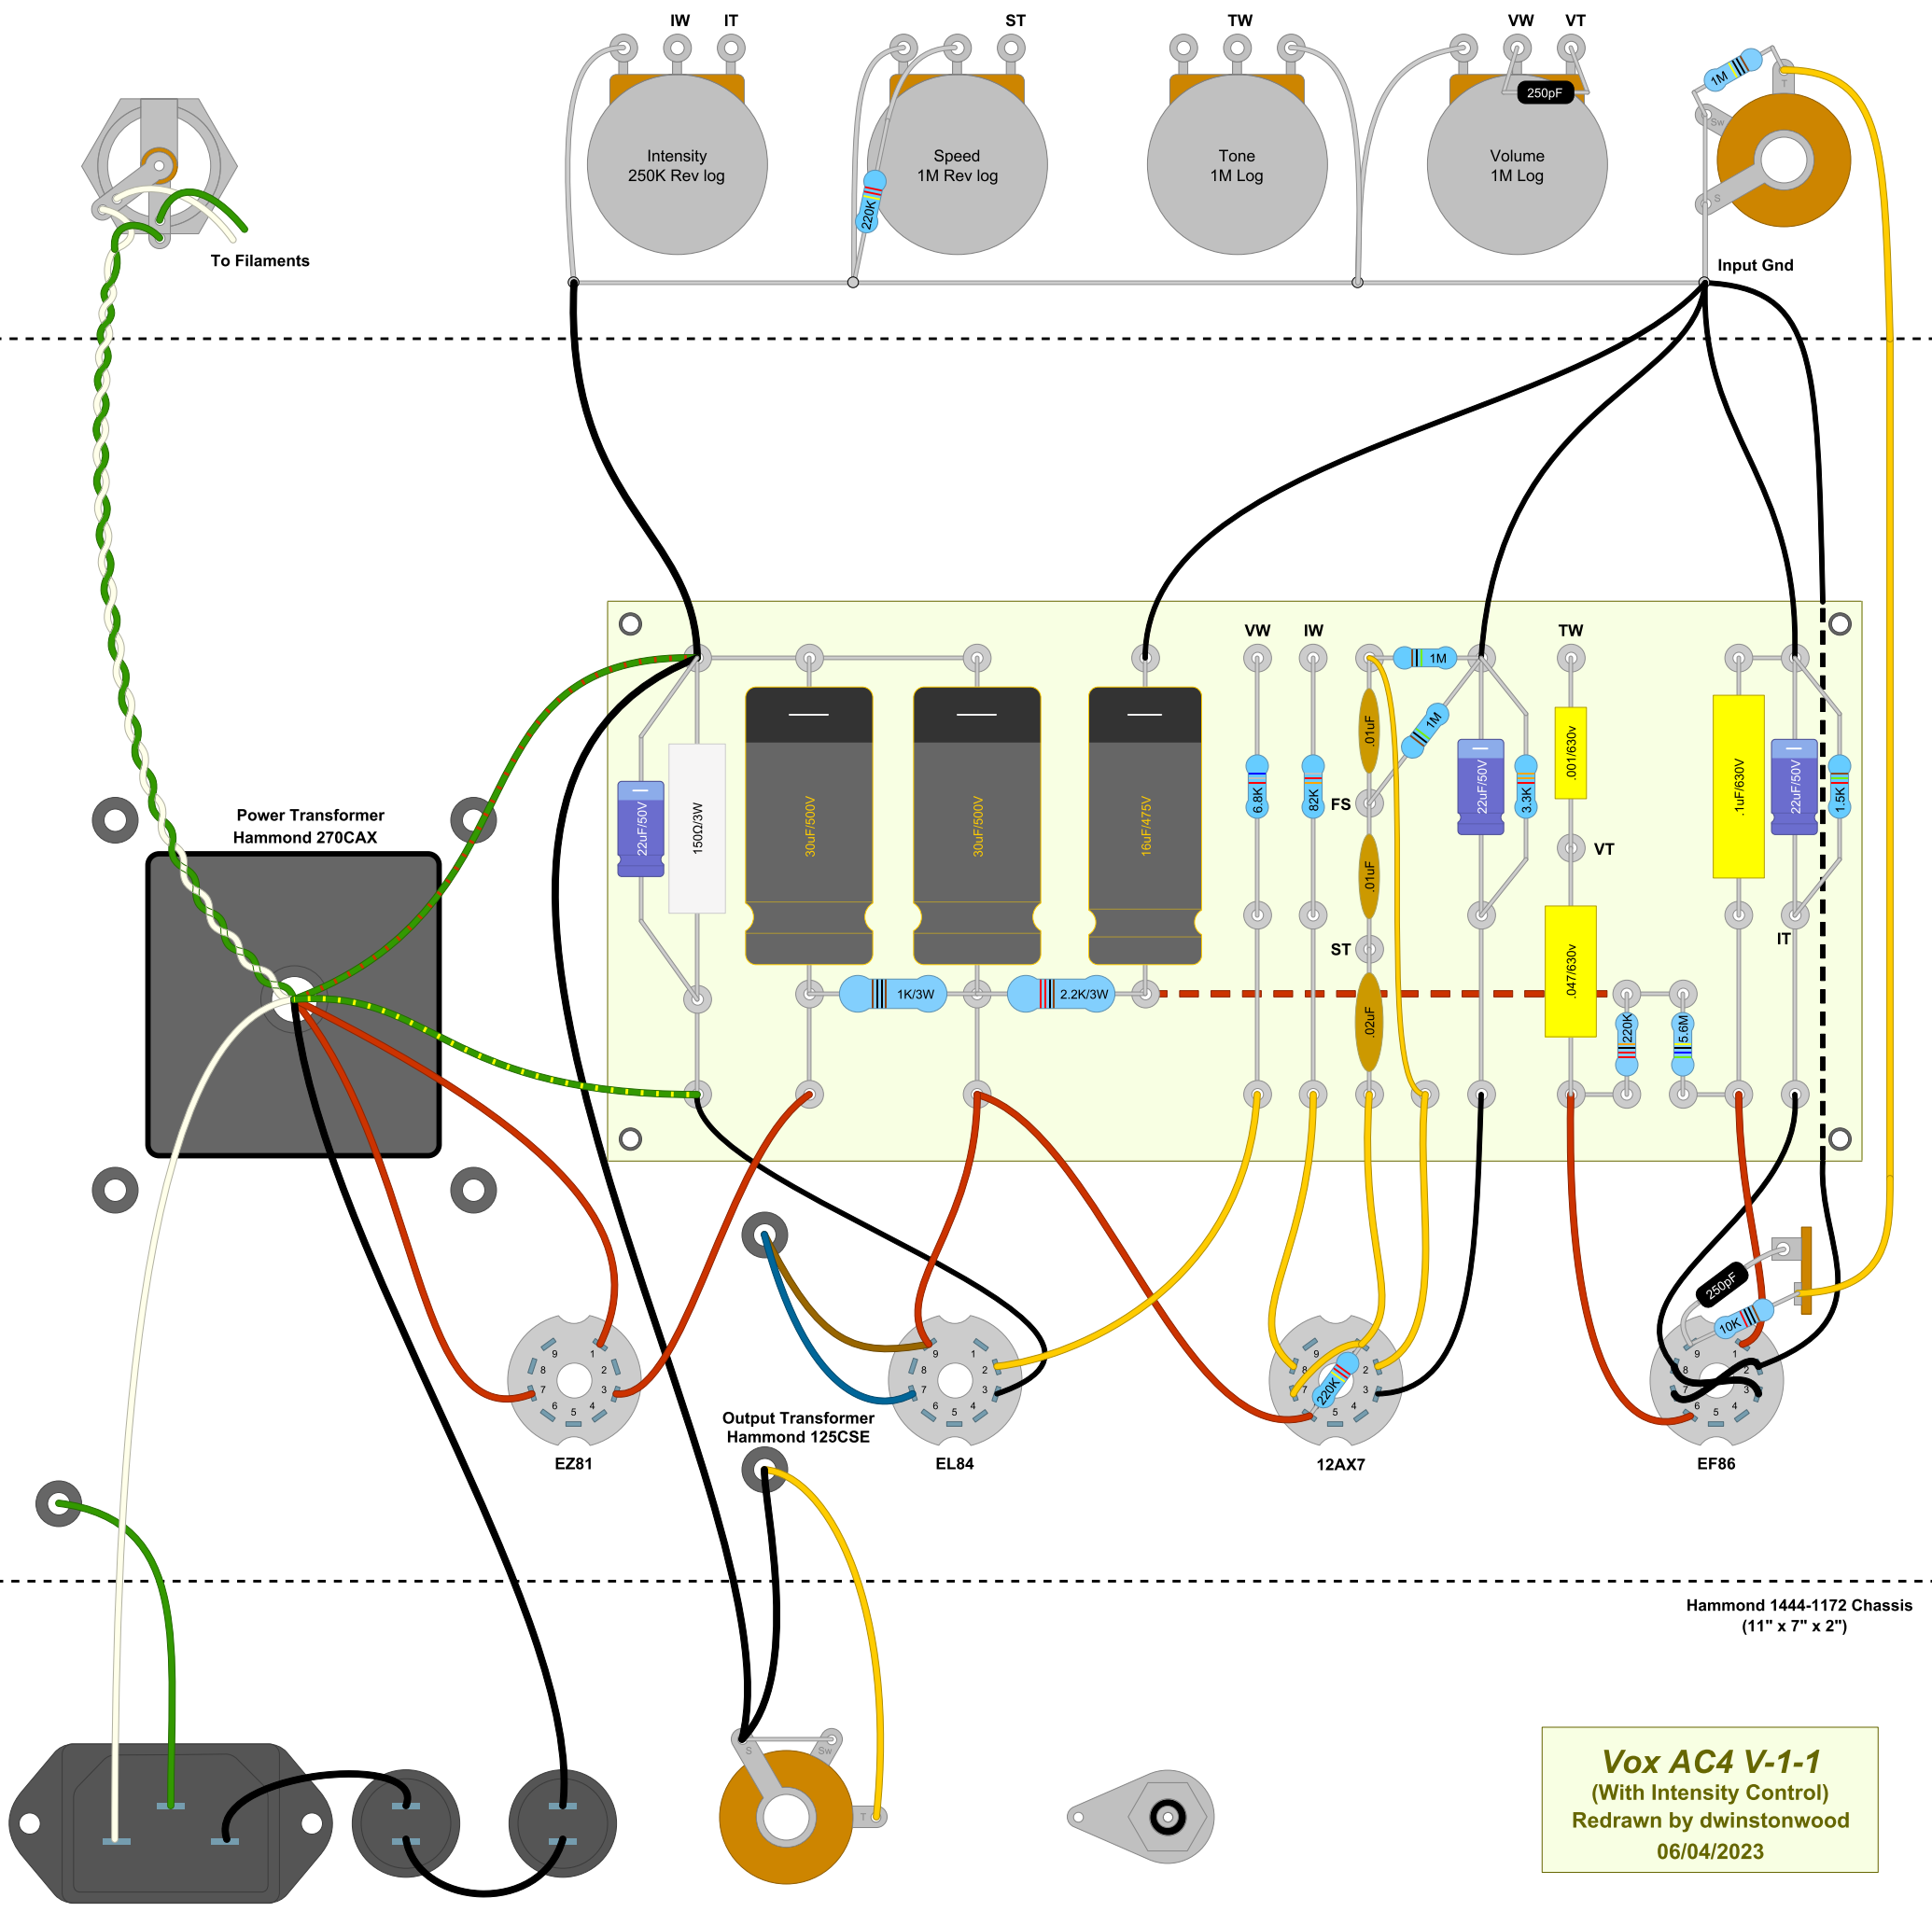

Vox AC4 V-1-1
 (With Intensity Control)
 Redrawn by dwinstonwood
 06/04/2023

Hammond 1444-1172 Chassis
(11" x 7" x 2")

Vox AC4 V-1-1
(With Intensity Control)
Redrawn by dwinstonwood
06/04/2023

AC4+Intensity Board

7" x 3.125"

Lacing Guide

Drill Guide