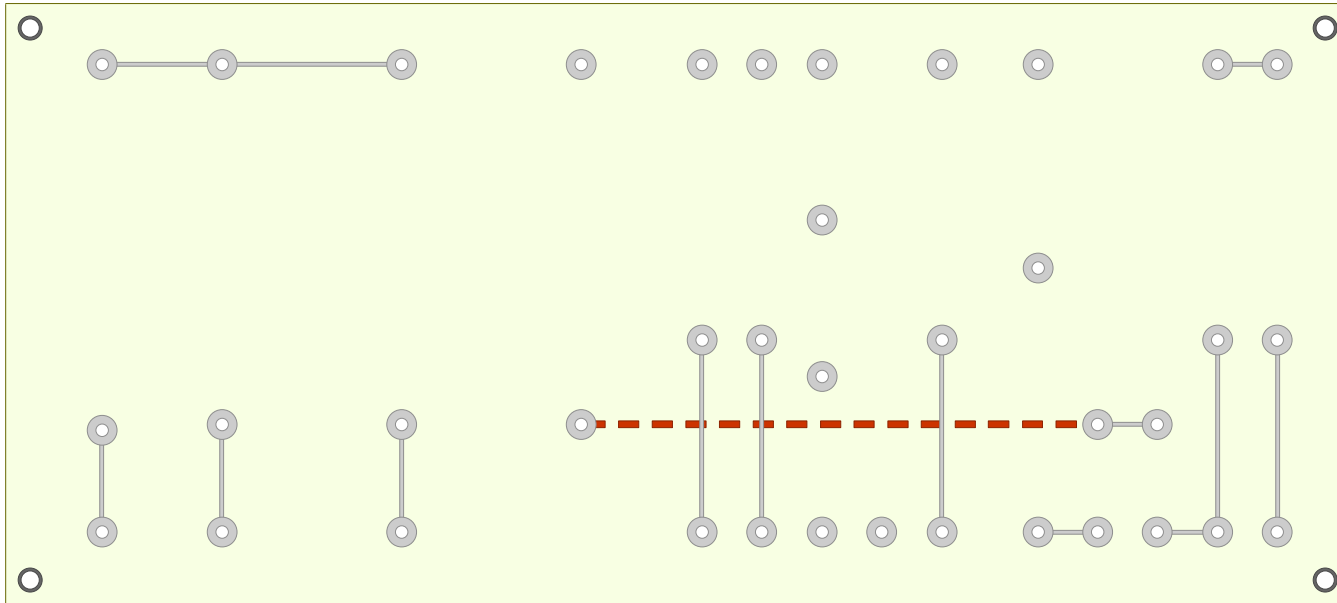

Vox AC4 V-1-1
 (With Intensity Control)
 Redrawn by dwinstonwood
 06/04/2023

Hammond 1444-1172 Chassis
(11" x 7" x 2")

Vox AC4 V-1-1
(With Intensity Control)
Redrawn by dwinstonwood
06/04/2023

AC4+Intensity Board

7" x 3.125"

Lacing Guide

Drill Guide