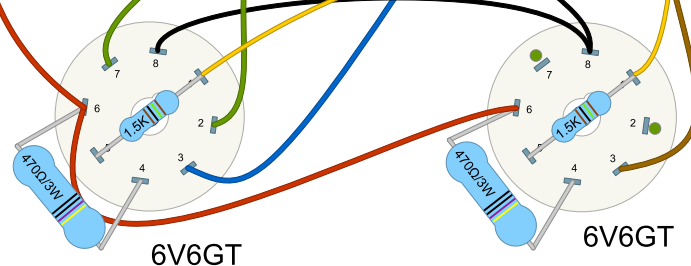

# VW-MG

Basically the Valve Wizard's  
Medium Gain Preamp  
Drawn by dwinstonwood  
08/20/2023

Hoffman Stout Chassis 12" x 6.5" x 2.5"

Hammond Transformers  
Power: 270EX  
Output: 1750H  
Choke: 194A

7.5" x 3.125" Board

Choke

6V6GT

6V6GT

12AX7

12AX7

12AX7

Bass  
500K Log

Mid  
25K Lin

Treble  
500K Log

Volume  
1M Log

Gain  
1M Log

120V Neon

6V6GT

6V6GT

12AX7

12AX7