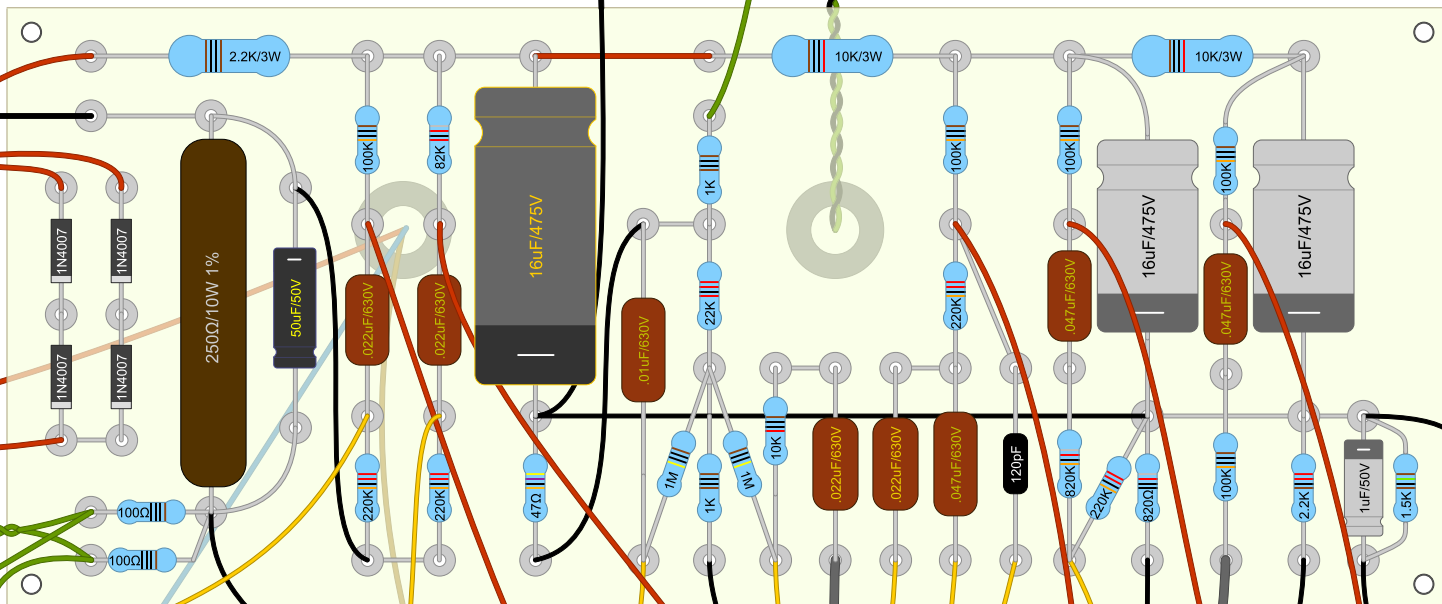

Treble  
500K Log

Volume  
1M Log

Gain  
1M Log

120V Neon

6V6GT

6V6GT

12AX7

12AX7

12AX7

Bass  
500K Log

Mid  
25K Lin

Treble  
500K Log

Volume  
1M Log

Gain  
1M Log

**VW-MG**  
Basically the Valve Wizard's  
Medium Gain Preamp  
Drawn by dwinstonwood  
08/20/2023