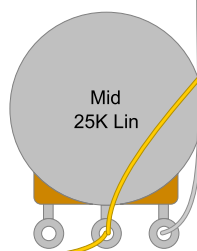

Treble  
500K Log

Volume  
1M Log

Gain  
1M Log

120V Neon

6V6GT

6V6GT

12AX7

12AX7

12AX7

Bass  
500K Log

Mid  
25K Lin

Treble  
500K Log

Volume  
1M Log

Gain  
1M Log

**VW-MG**  
Basically the Valve Wizard's  
Medium Gain Preamp  
Drawn by dwinstonwood  
08/20/2023