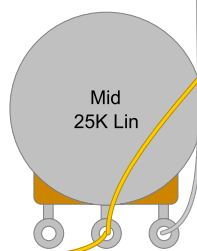

Choke

6V6GT

6V6GT

12AX7

12AX7

12AX7

Bass  
500K Log

Mid  
25K Lin