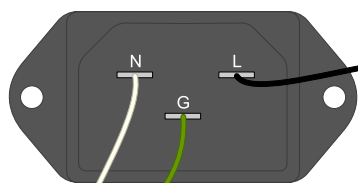

120V Neon

6V6GT

6V6GT

12AX7

12AX7

12AX7