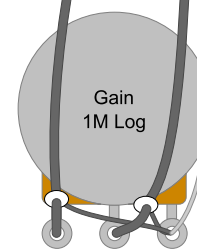

120VAC

Fuse

Power

8Ω Speaker

VW-MG

Basically the Valve Wizard's
Medium Gain Preamp
Drawn by dwinstonwood
08/20/2023

Hoffman Stout Chassis 12" x 6.5" x 2.5"

Hammond Transformers
Power: 270EX
Output: 1750H
Choke: 194A

7.5" x 3.125" Board

Choke

6V6GT

6V6GT

12AX7

12AX7

12AX7

Bass
500K Log

Mid
25K Lin

Treble
500K Log

Volume
1M Log

Gain
1M Log

120V Neon

6V6GT

6V6GT

12AX7

12AX7

12AX7

Bass
500K Log

Mid
25K Lin

Treble
500K Log

Volume
1M Log

Gain
1M Log