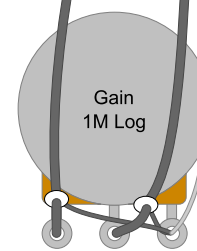

12AX7

Bass  
500K Log

Mid  
25K Lin

Treble  
500K Log

Volume  
1M Log

Gain  
1M Log

**VW-MG**  
Basically the Valve Wizard's  
Medium Gain Preamp  
Drawn by dwinstonwood  
08/20/2023