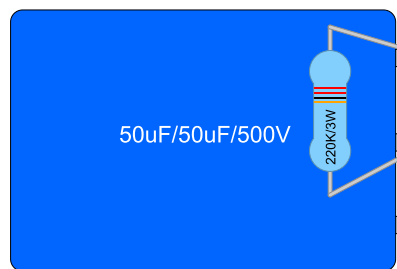

**VW-MG**  
 Basically the Valve Wizard's  
 Medium Gain Preamp  
 Drawn by dwinstonwood  
 08/20/2023

120VAC

Fuse

Power

8Ω Speaker

# VW-MG

Basically the Valve Wizard's  
Medium Gain Preamp  
Drawn by dwinstonwood  
08/20/2023

Hoffman Stout Chassis 12" x 6.5" x 2.5"

Hammond Transformers  
Power: 270EX  
Output: 1750H  
Choke: 194A

7.5" x 3.125" Board

Treble  
500K Log

Volume  
1M Log

Gain  
1M Log

120V Neon

6V6GT

6V6GT

12AX7

12AX7