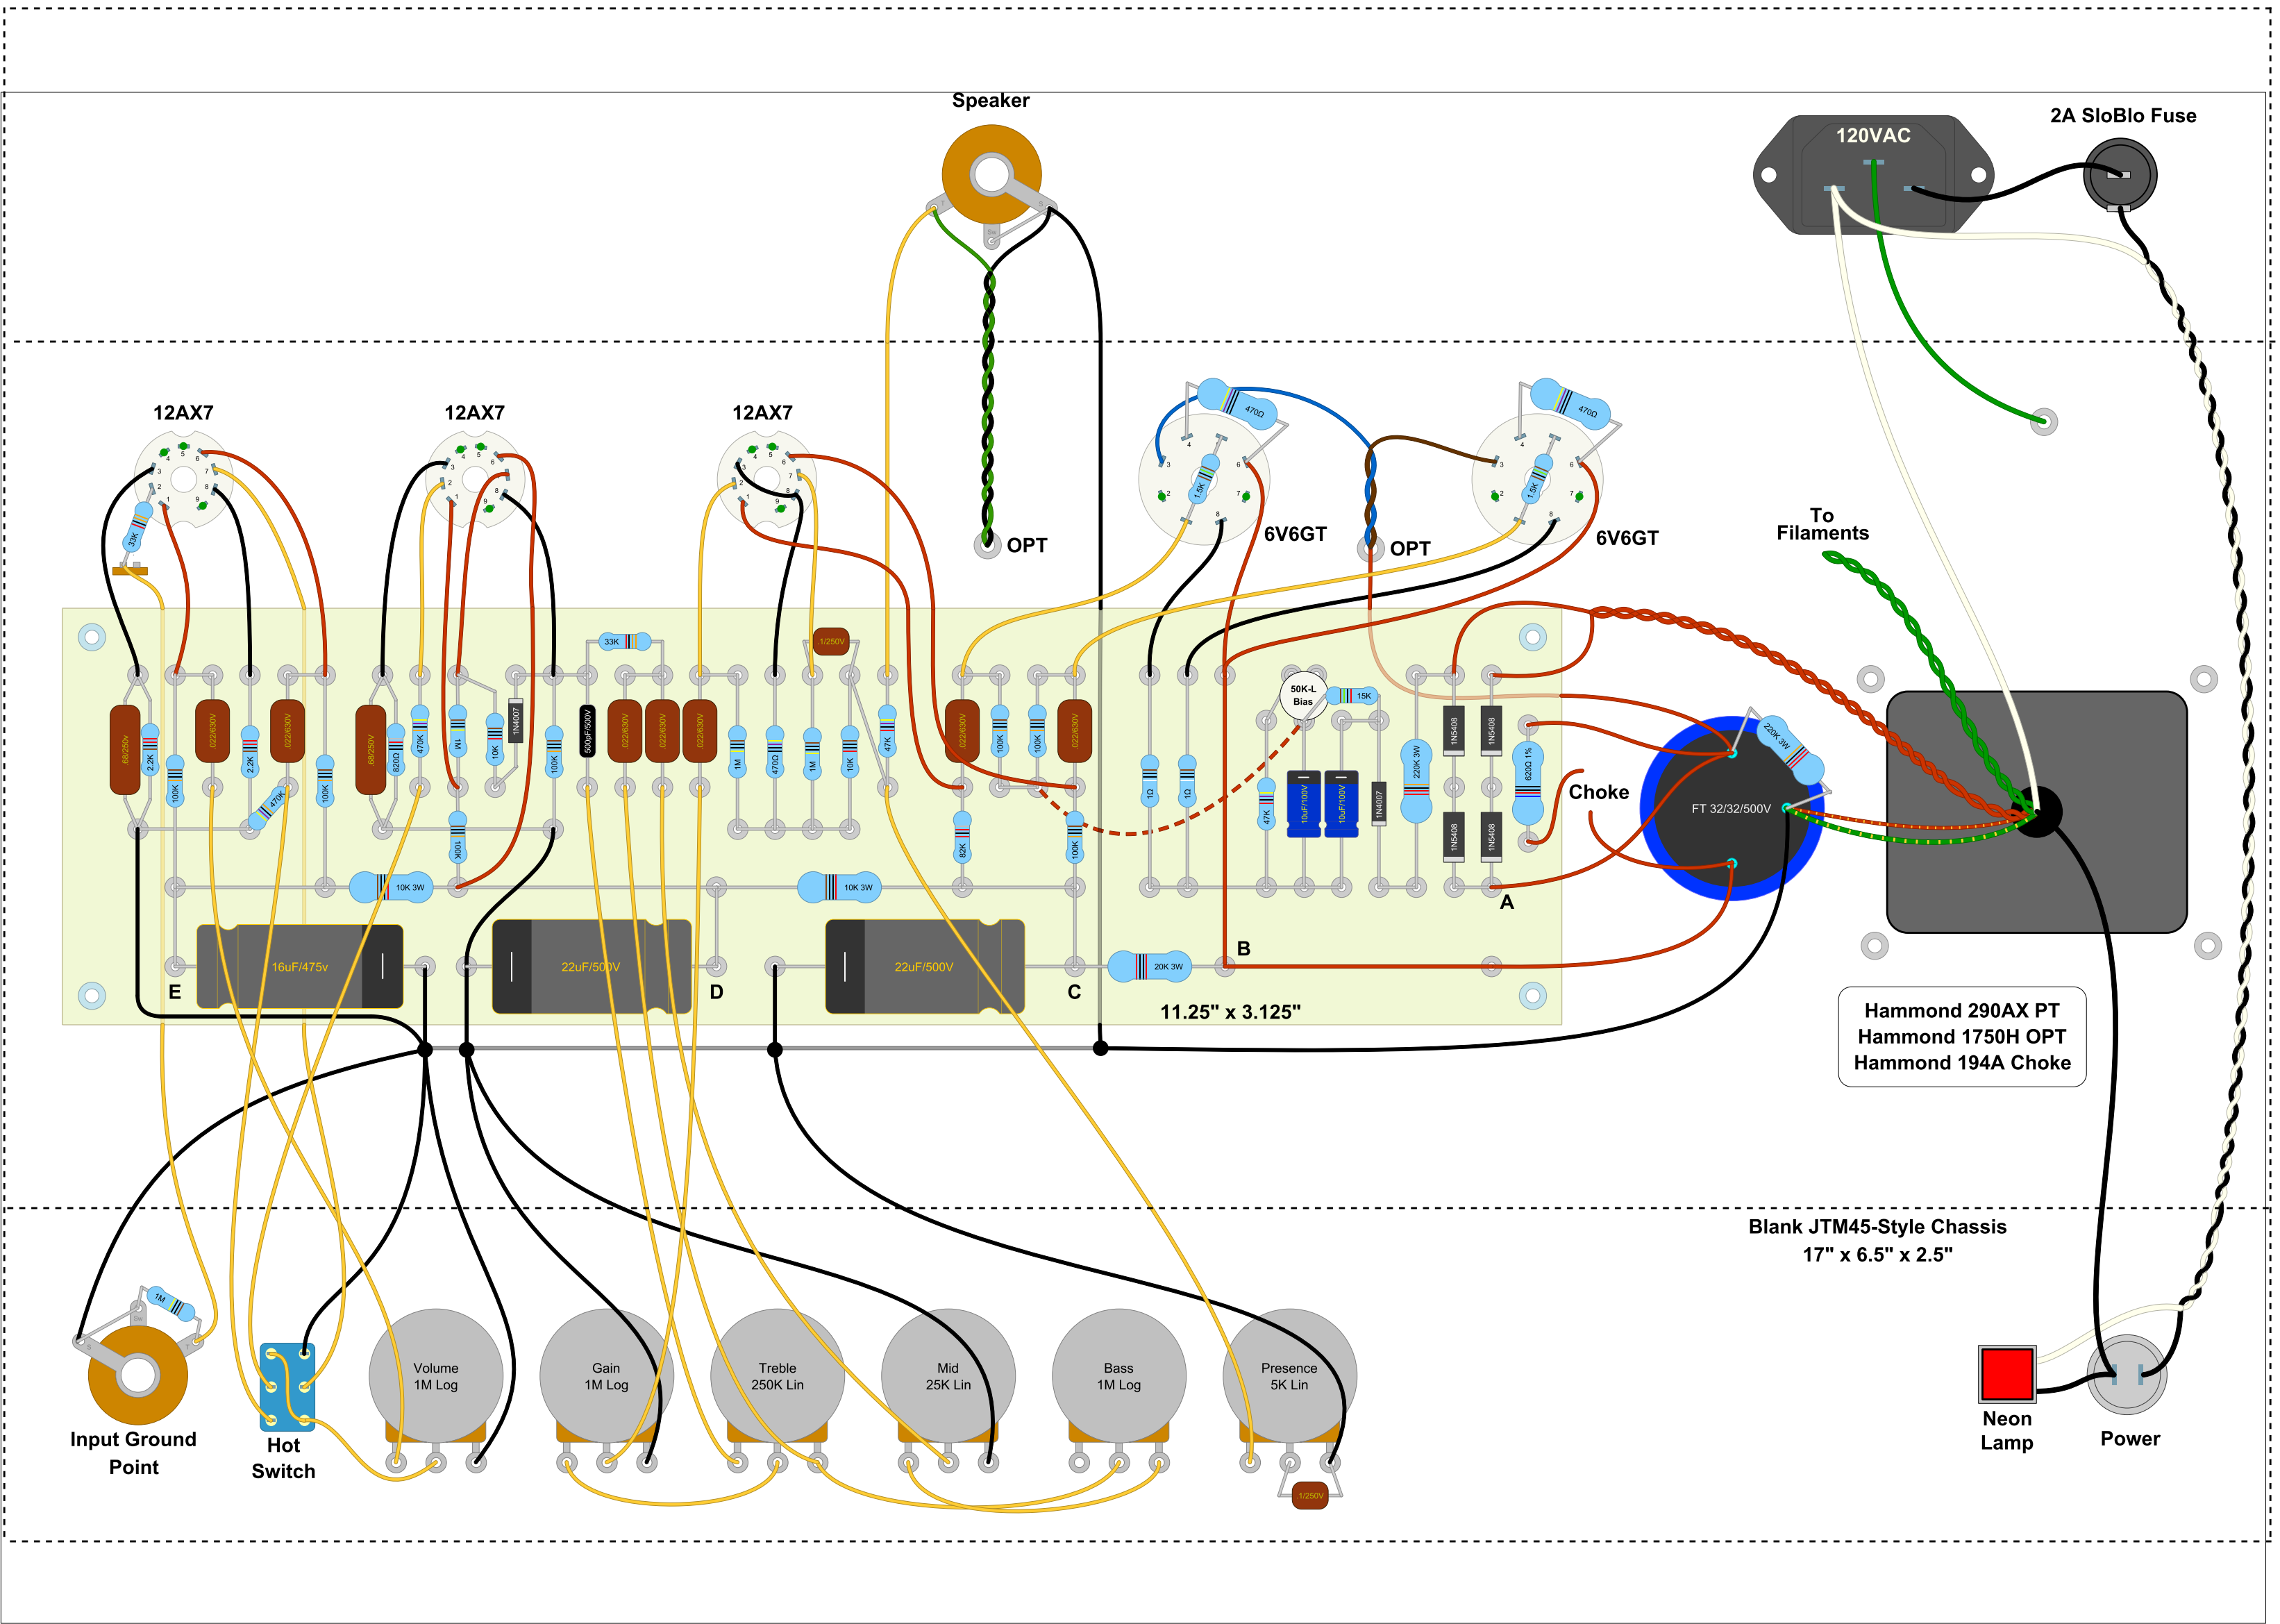

# Hoffman Plexi 6V6 with Hot Switch Mod

Hoffman Plexi 6V6 Drill Guide (80 Turrets)

Hoffman Plexi 6V6 Turret Jumper Guide