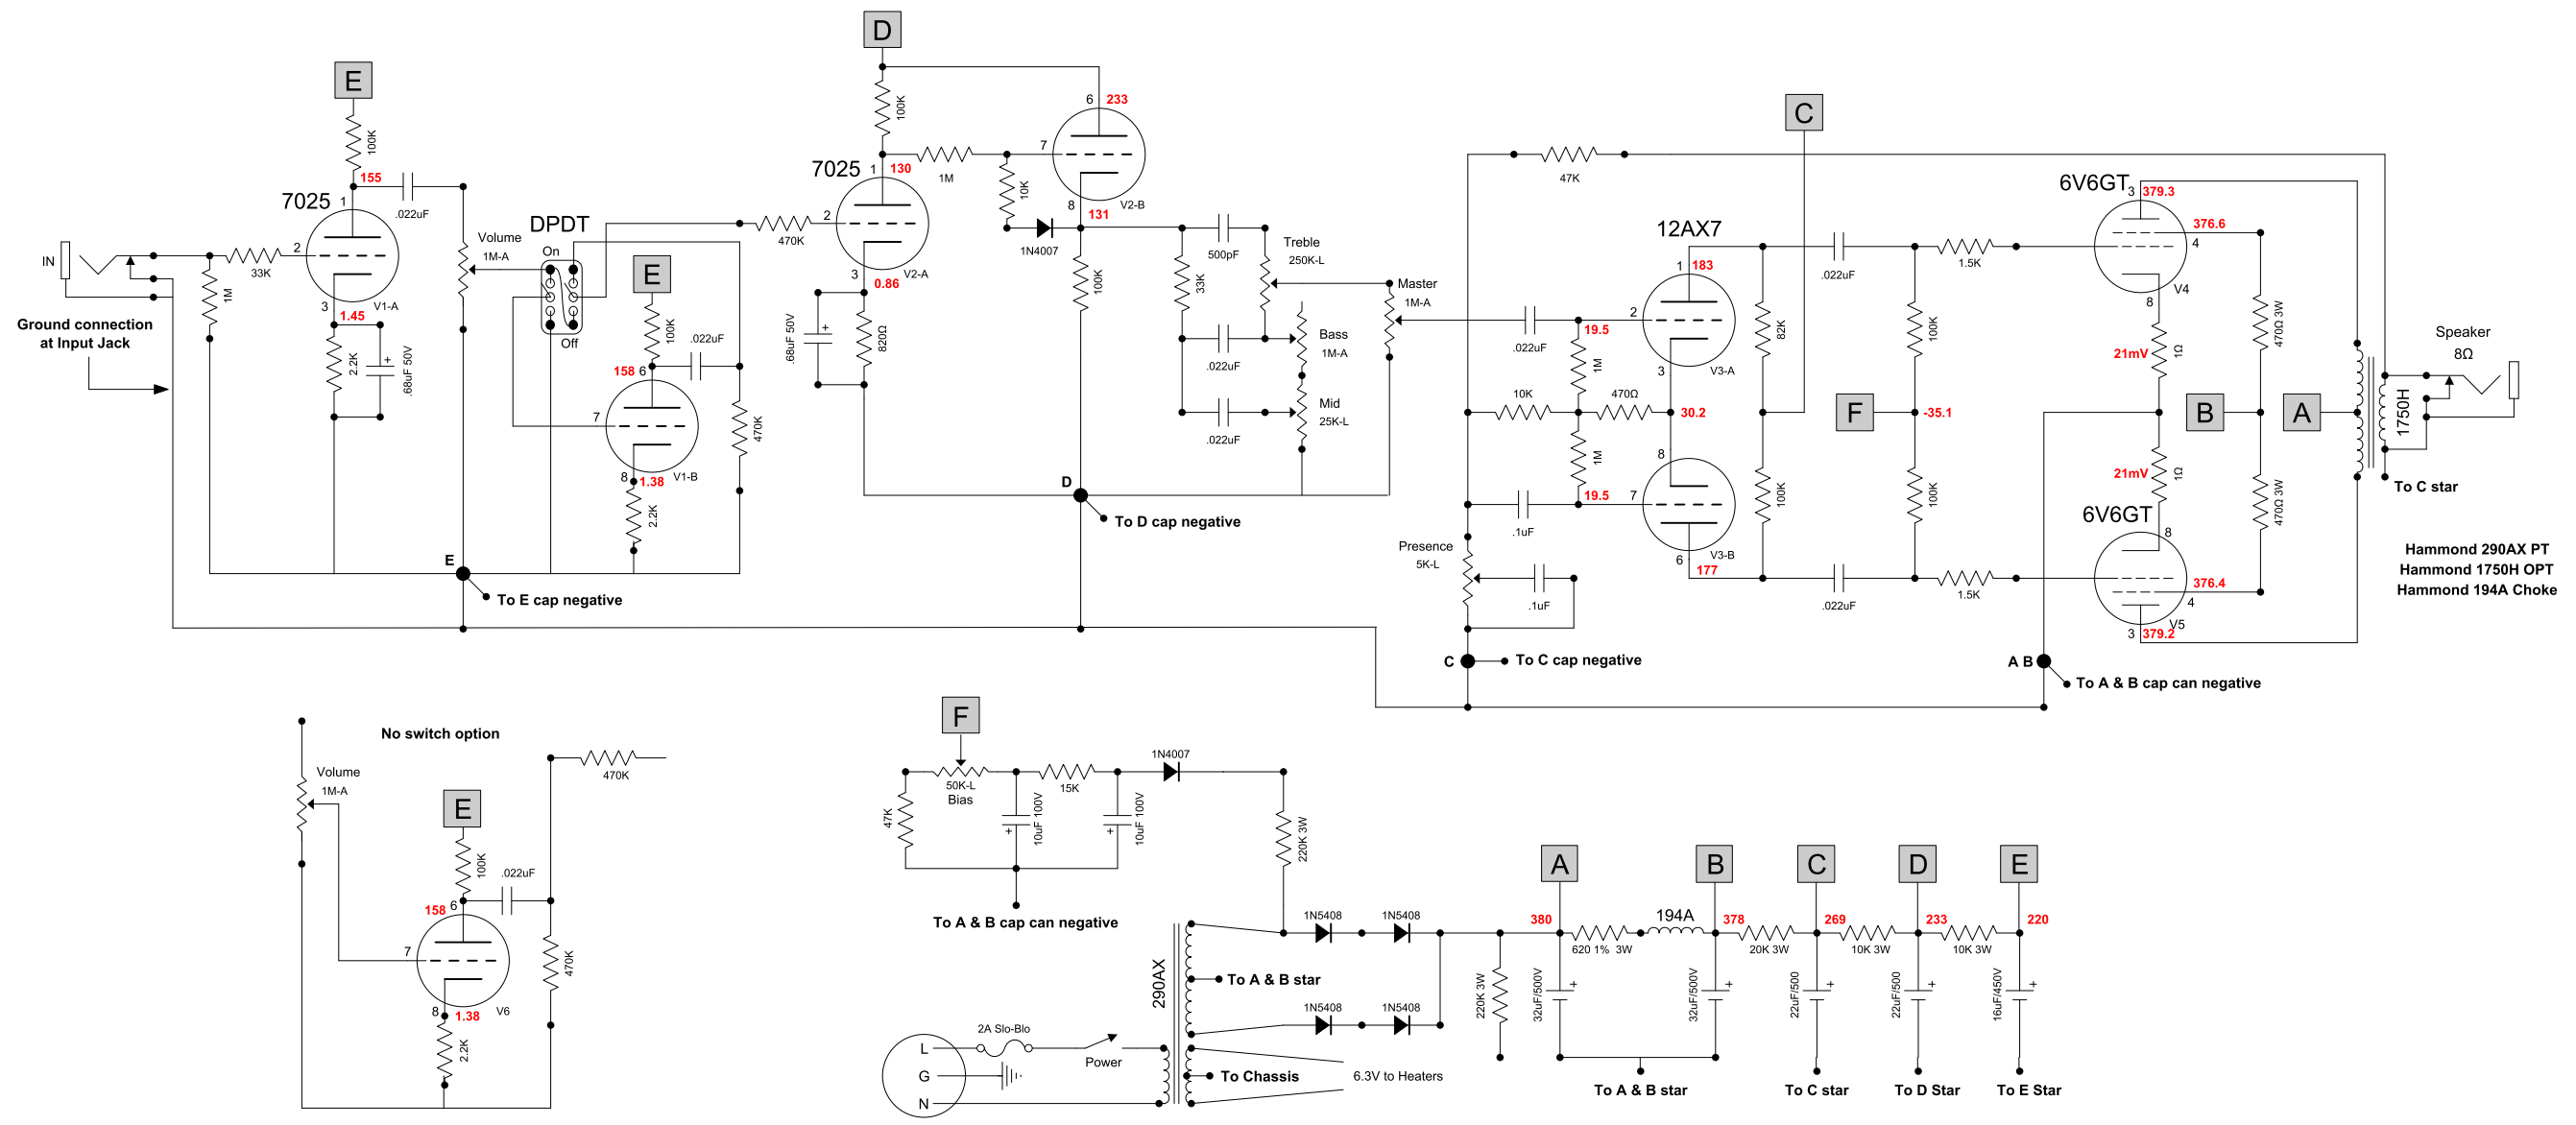

# Hoffman Plexi 6V6 with Hot Switch Mod

Hoffman Plexi 6V6 Drill Guide (80 Turrets)

Hoffman Plexi 6V6 Turret Jumper Guide