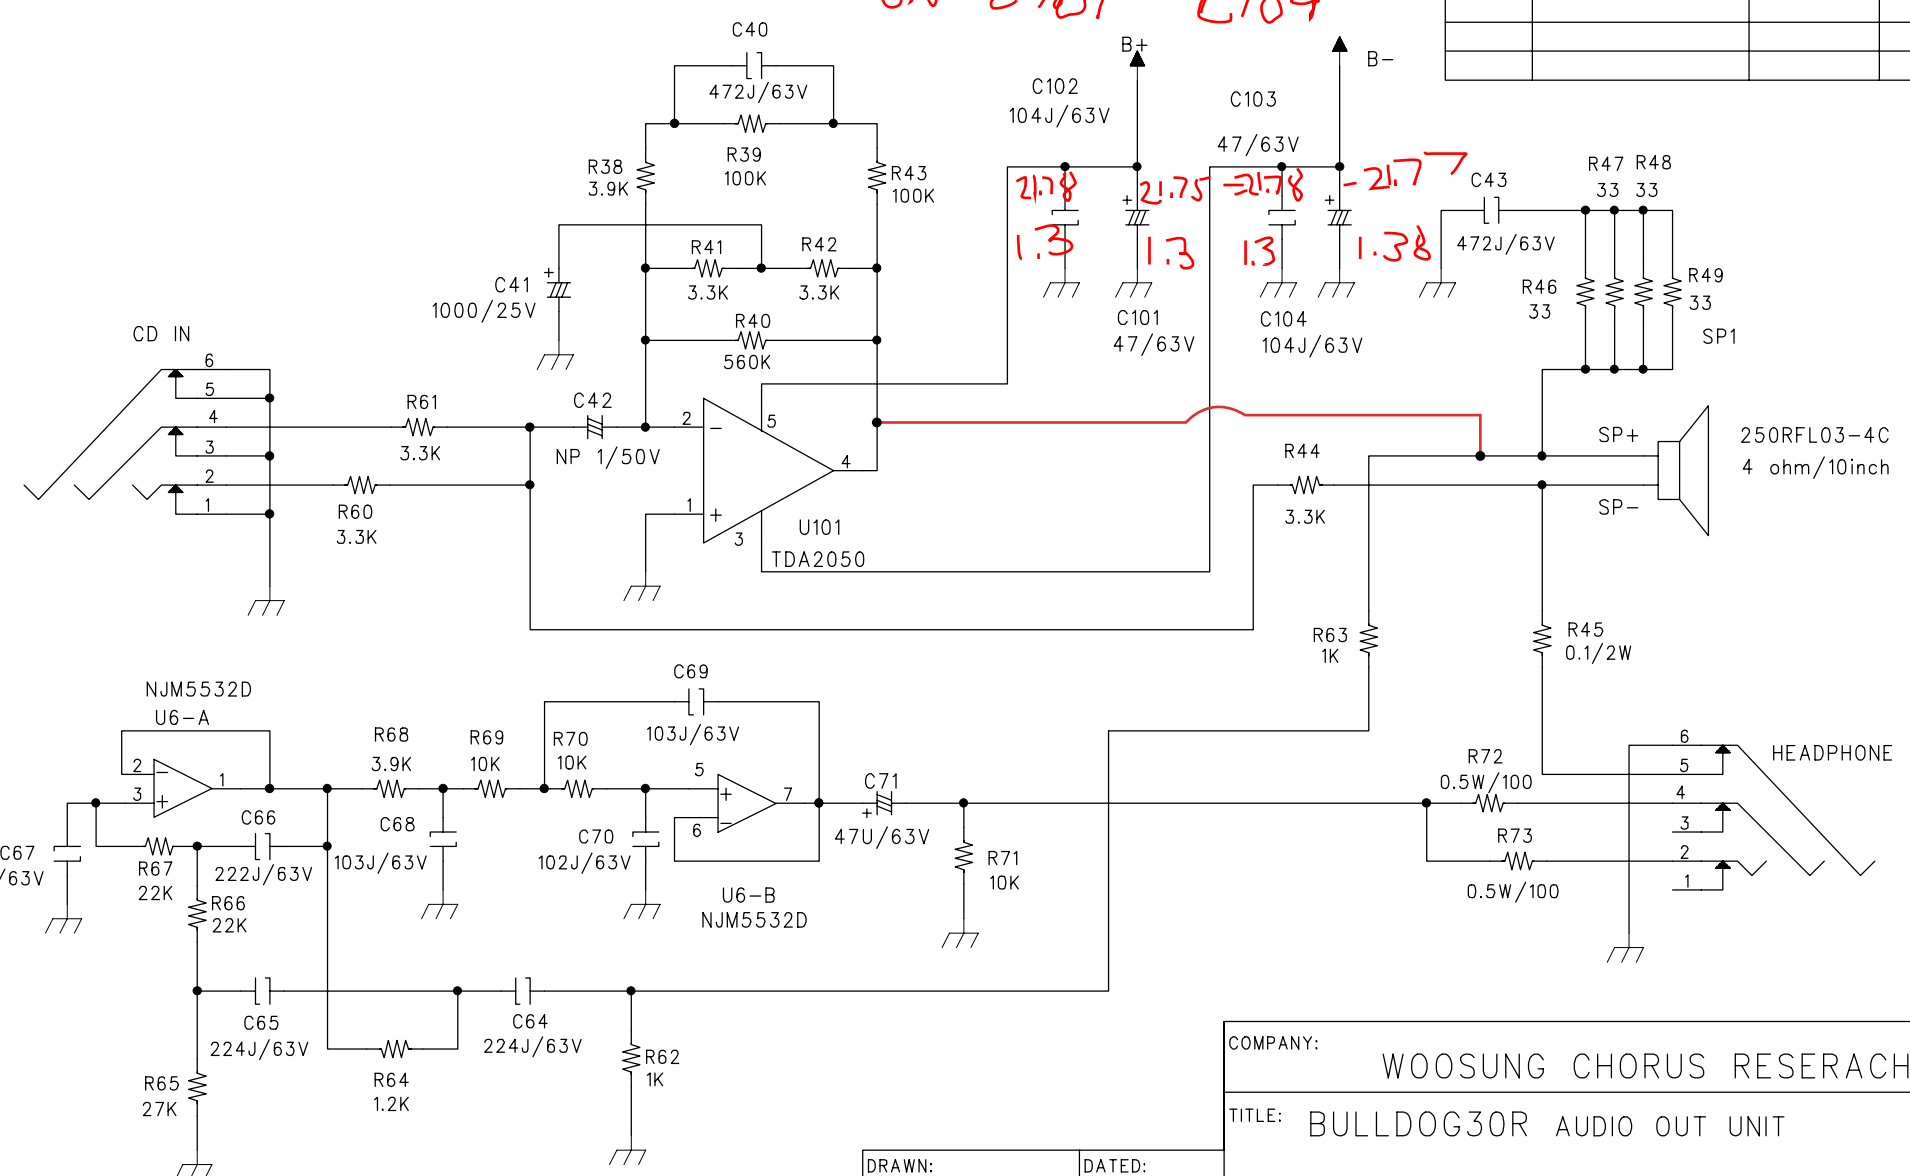

6 5 4 3 2 1

REVISION RECORD			
LTR	ECO NO:	APPROVED:	DATE:

NO POLARITY ON C101 - C104

D

D

C

C

B

B

A

A

COMPANY: WOOSUNG CHORUS RESERACH

TITLE: BULLDOG30R AUDIO OUT UNIT

DRAWN:	W.J.KIM	DATED:	2003.10.11
CHECKED:		DATED:	
QUALITY CONTROL:		DATED:	
RELEASED:		DATED:	

CODE:	SIZE:	DRAWING NO:	REV:
			1