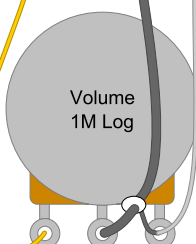

Hoffman Stout Chassis 12" x 6.5" x 2.5"

Hammond Transformers
Power: 270EX
Output: 1750H
Choke: 194A

7.5" x 3.125" Board

Choke

12AX7

12AX7

12AX7

120V Neon