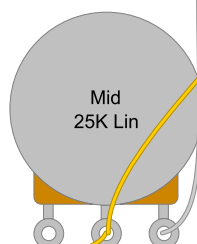

Hoffman Stout Chassis 12" x 6.5" x 2.5"

Hammond Transformers
Power: 270EX
Output: 1750H
Choke: 194A

7.5" x 3.125" Board

Choke

12AX7

12AX7

12AX7

120V Neon