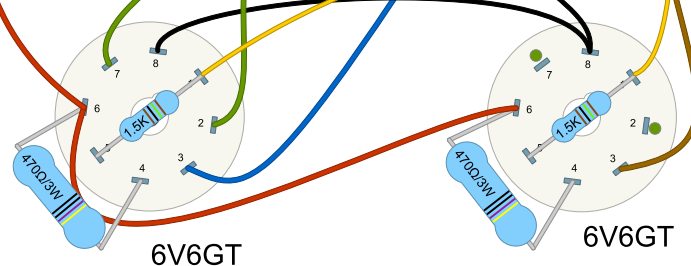

VW-MG
 Based on the Valve Wizard's
 Medium Gain Preamp
 Drawn by dwinstonwood
 08/20/2023

120VAC

Fuse

Power

8Ω Speaker

VW-MG

Based on the Valve Wizard's
Medium Gain Preamp

Drawn by dwinstonwood
08/20/2023

Hoffman Stout Chassis 12" x 6.5" x 2.5"

Hammond Transformers
Power: 270EX
Output: 1750H
Choke: 194A

7.5" x 3.125" Board

Choke

12AX7

12AX7

12AX7

120V Neon