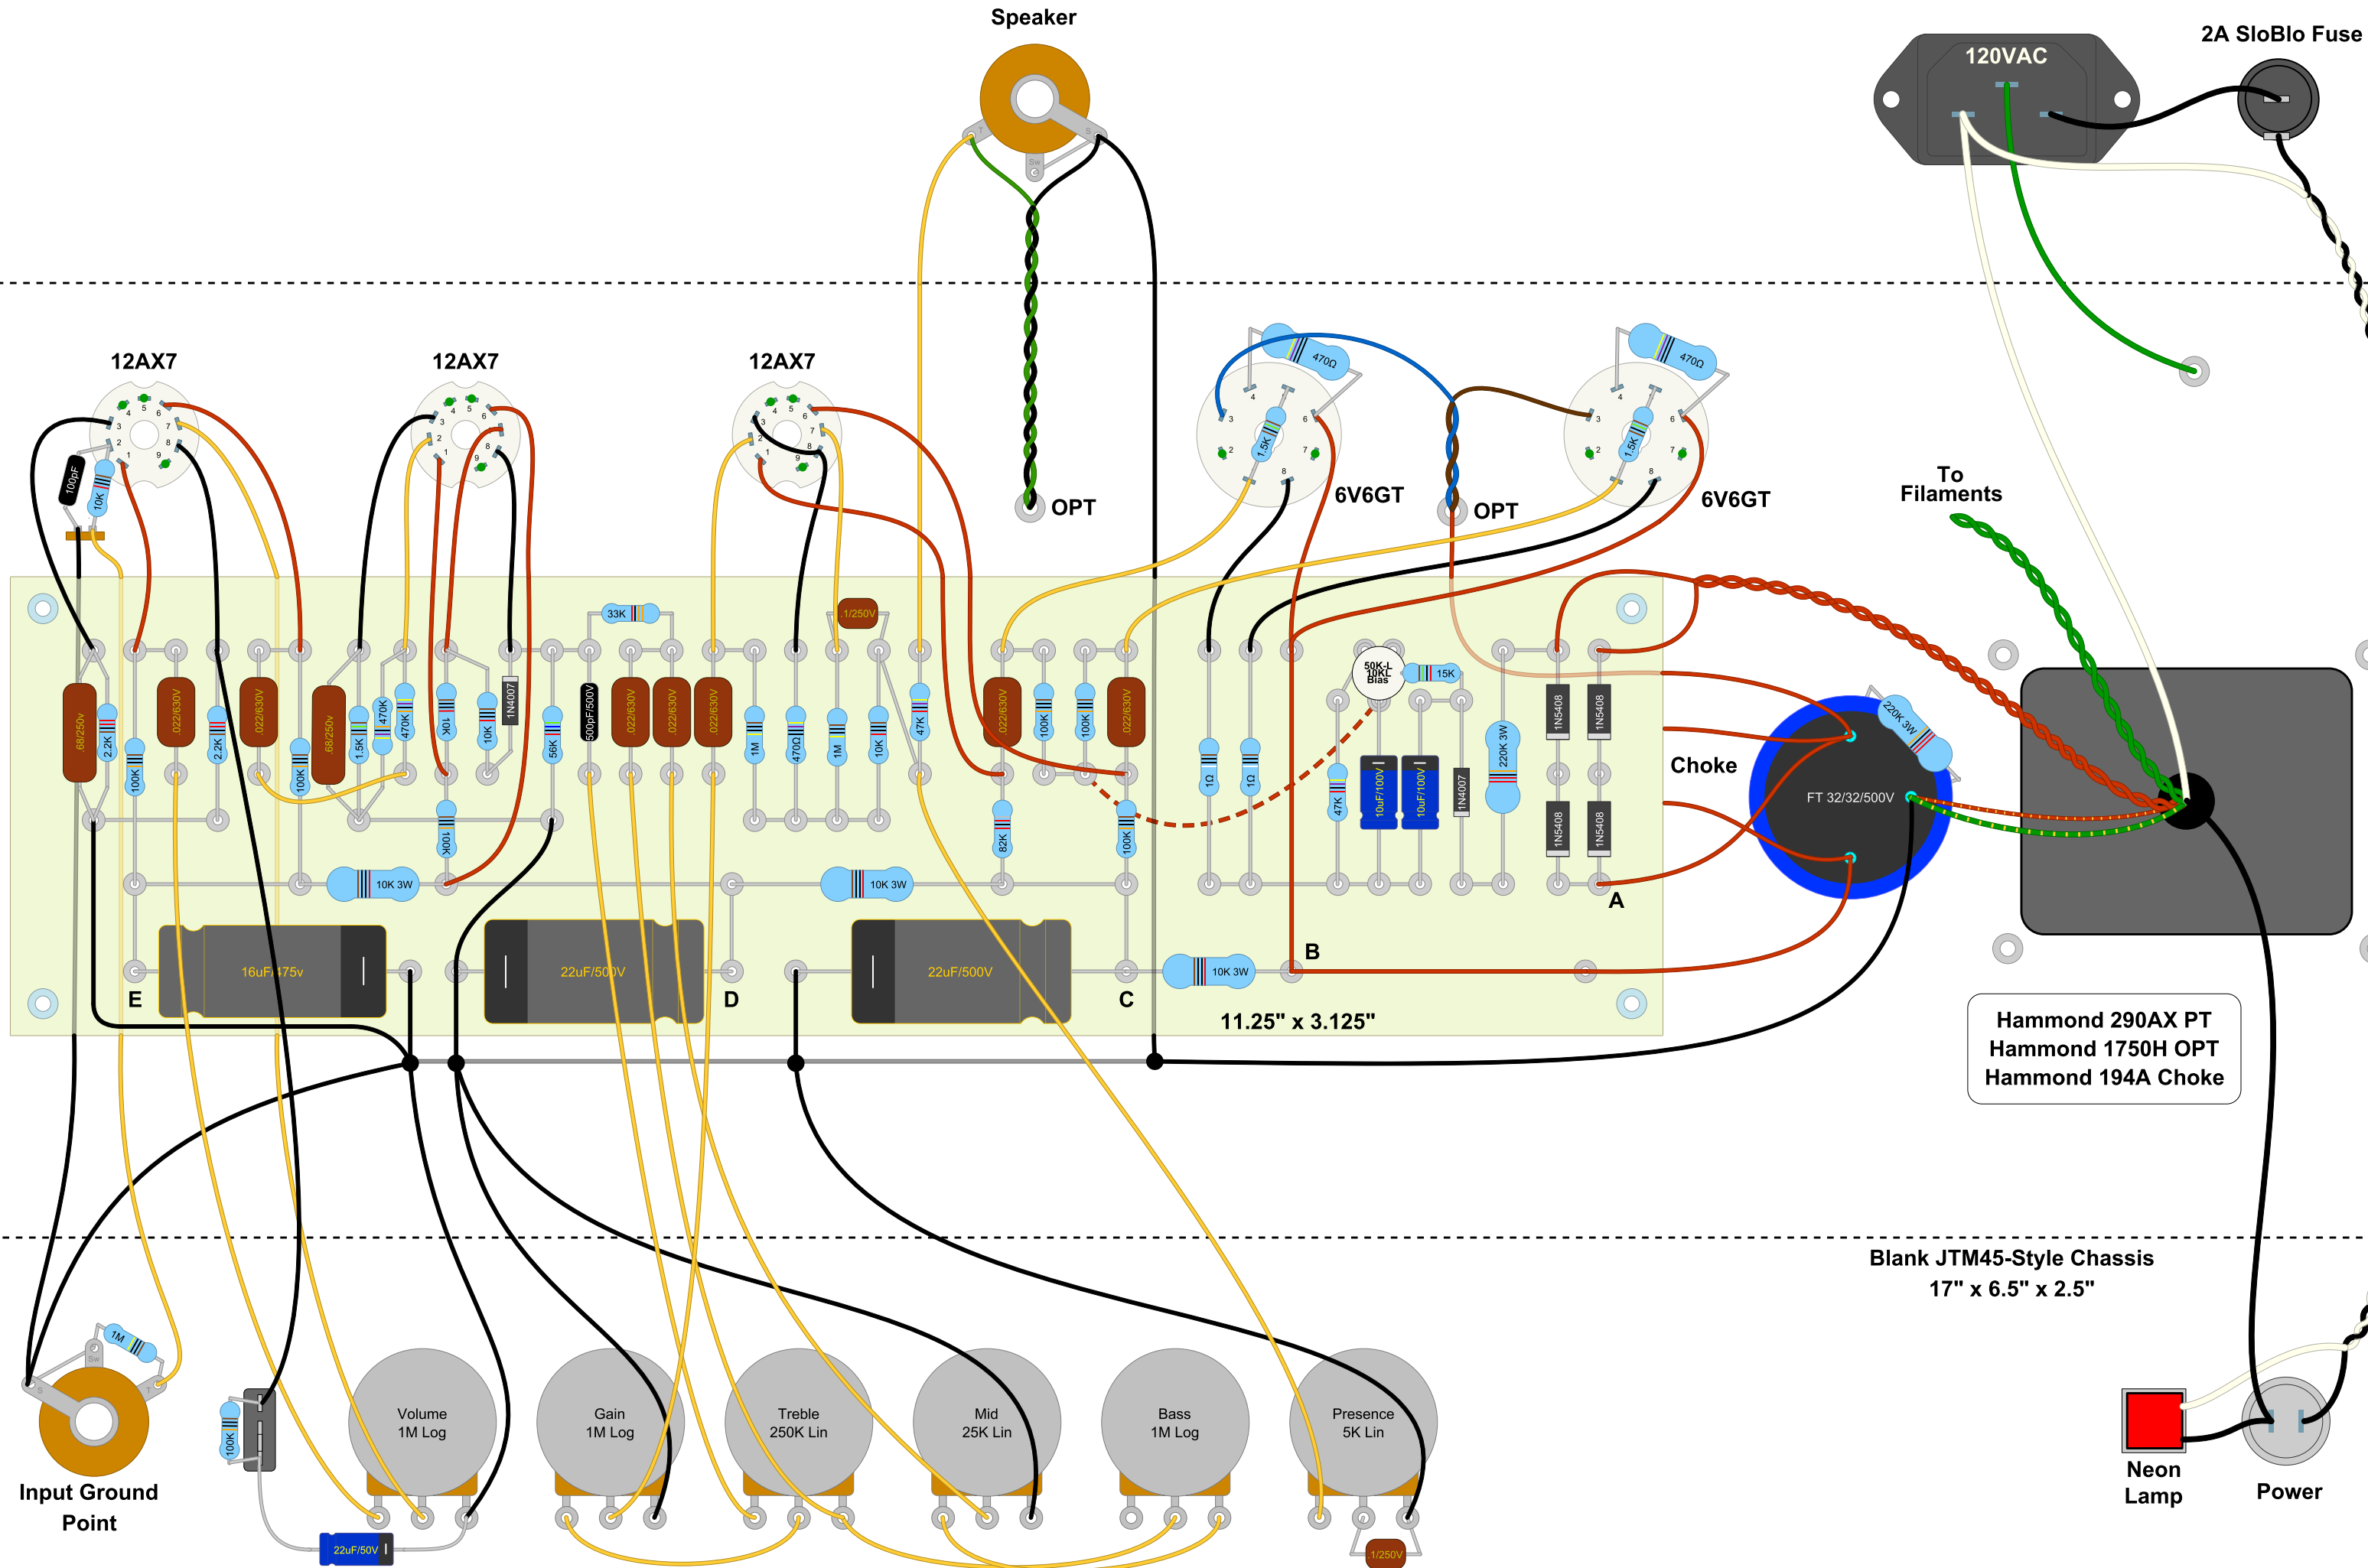

Hoffman Plexi 6V6
(dwinstonwood's Tweaks)

Blank JTM45-Style Chassis
17" x 6.5" x 2.5"

- Hammond 290AX PT
- Hammond 1750H OPT
- Hammond 194A Choke

Neon Lamp
Power