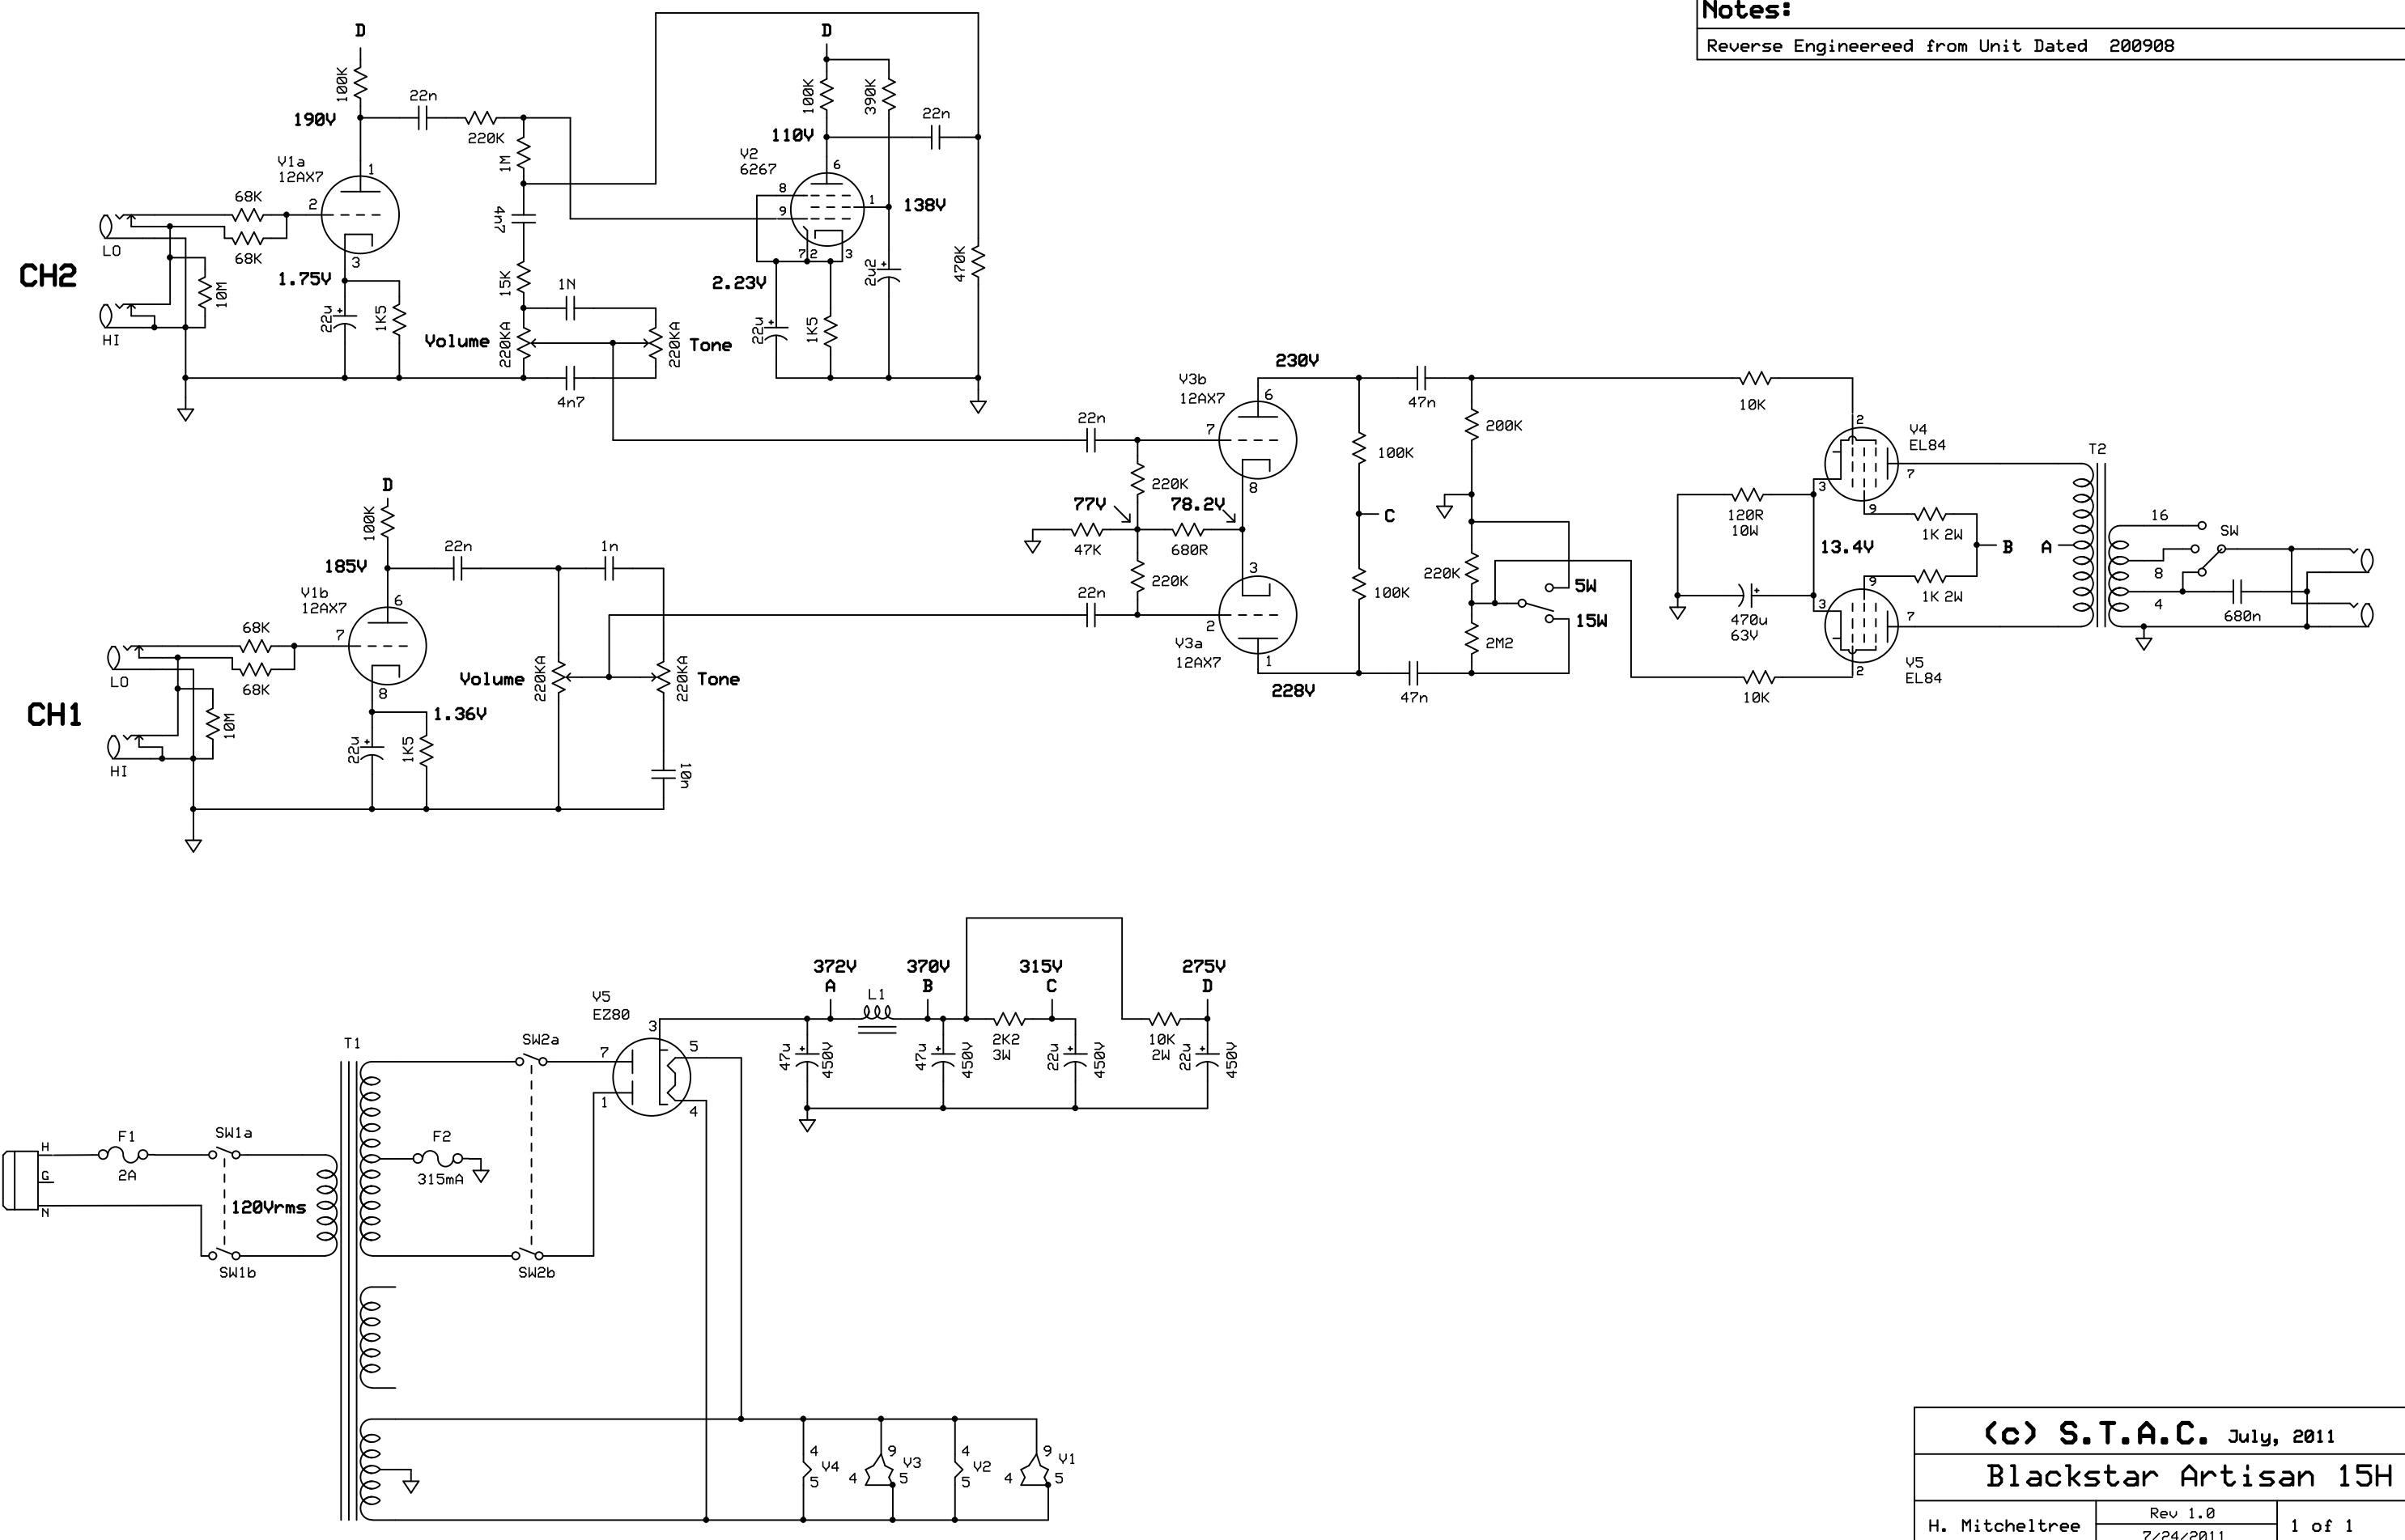

**Notes:**

Reverse Engineered from Unit Dated 200908

(c) S.T.A.C. July, 2011

Blackstar Artisan 15H