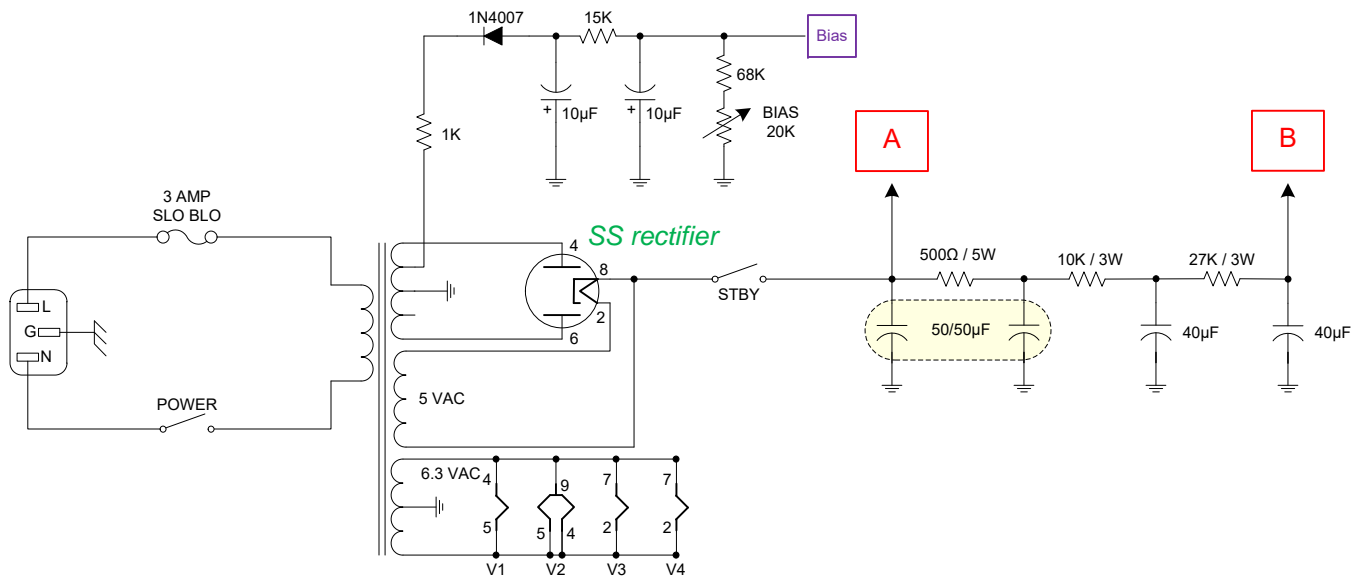

Dr. Z Delta 88

Drawn By Steve Luckey 02/13/2024

TREB

BASS

VOL