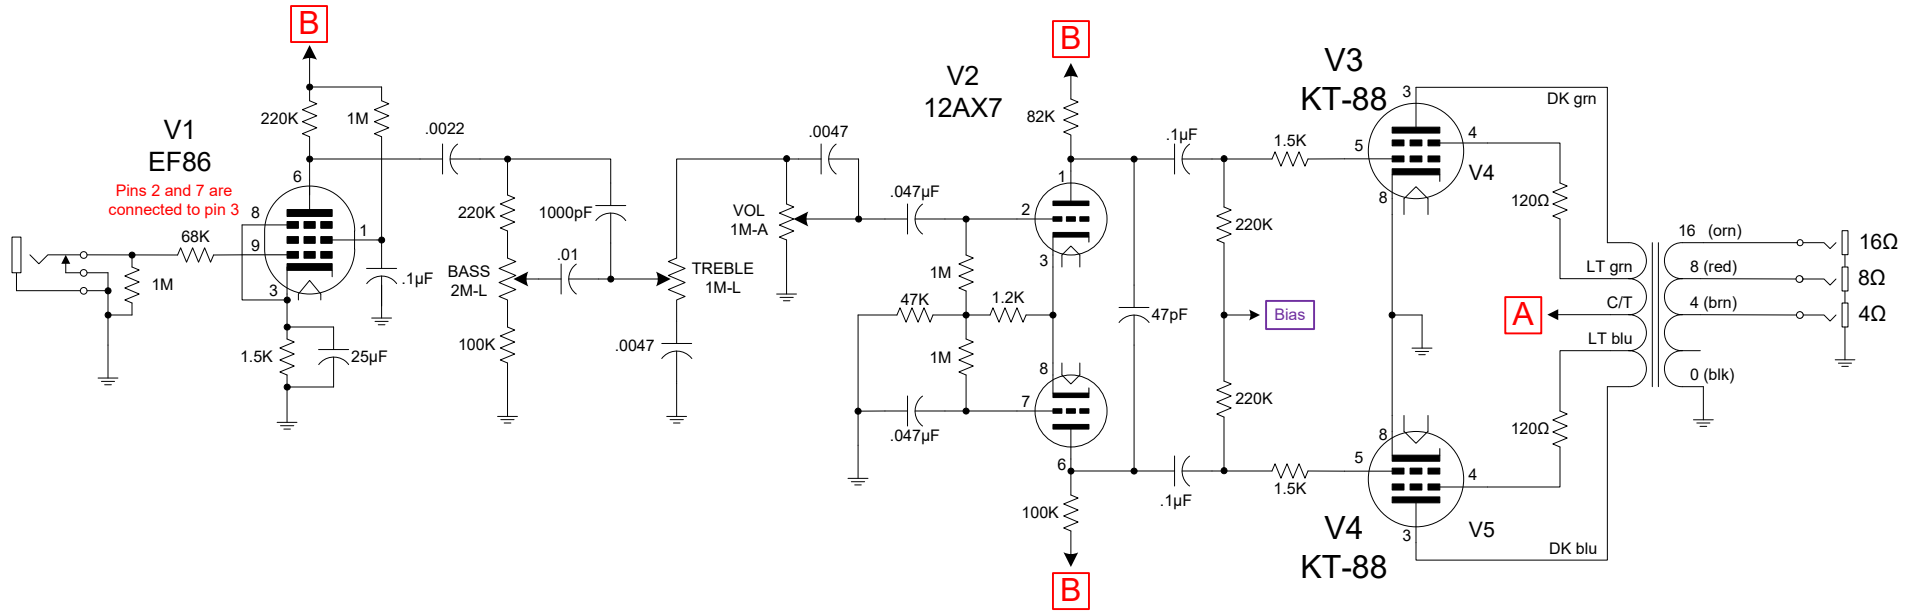

Dr. Z Delta 88

Drawn By Steve Luckey 02/13/2024

TREB

BASS

VOL