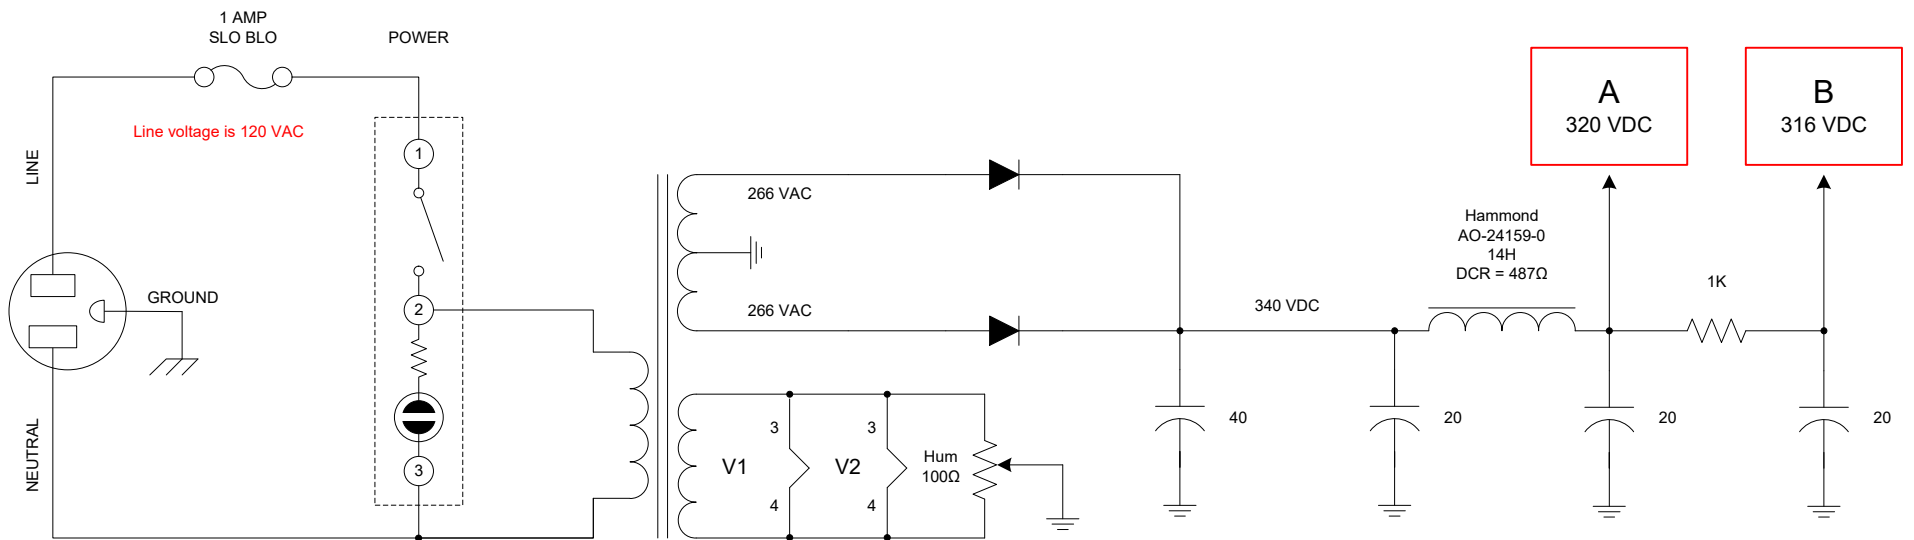

Smoky

9 5/8"

4 13/16"

Power
Transformer

JJ
40-20-20-20

Output Transformer

6005

Choke