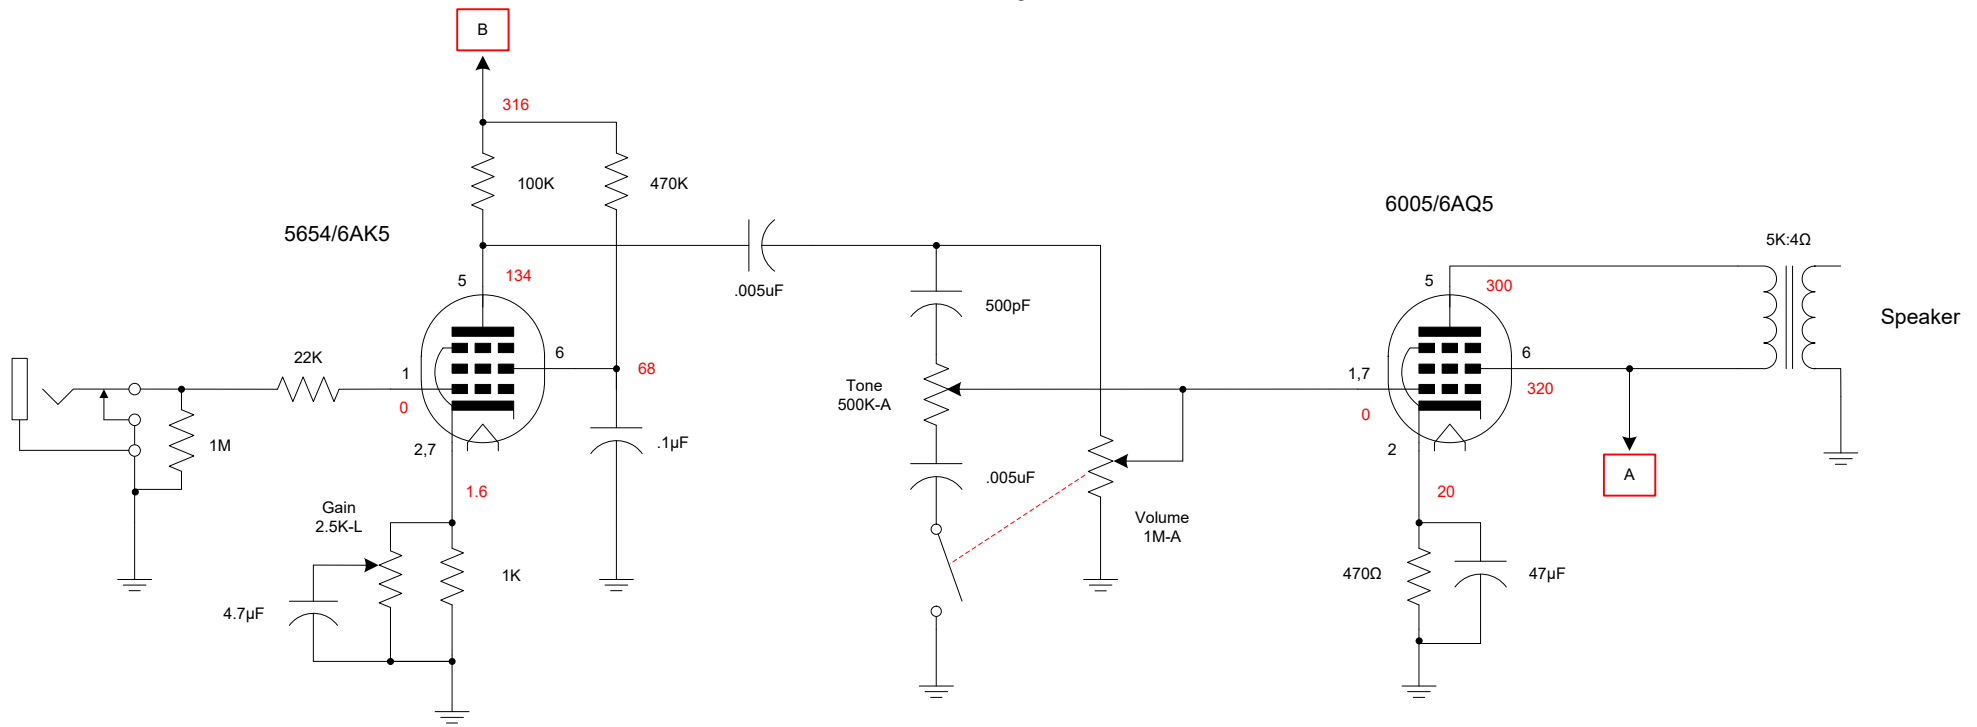

Smoky

9 5/8"

4 13/16"

Power
Transformer

JJ
40-20-20-20

Output Transformer

6005

Choke