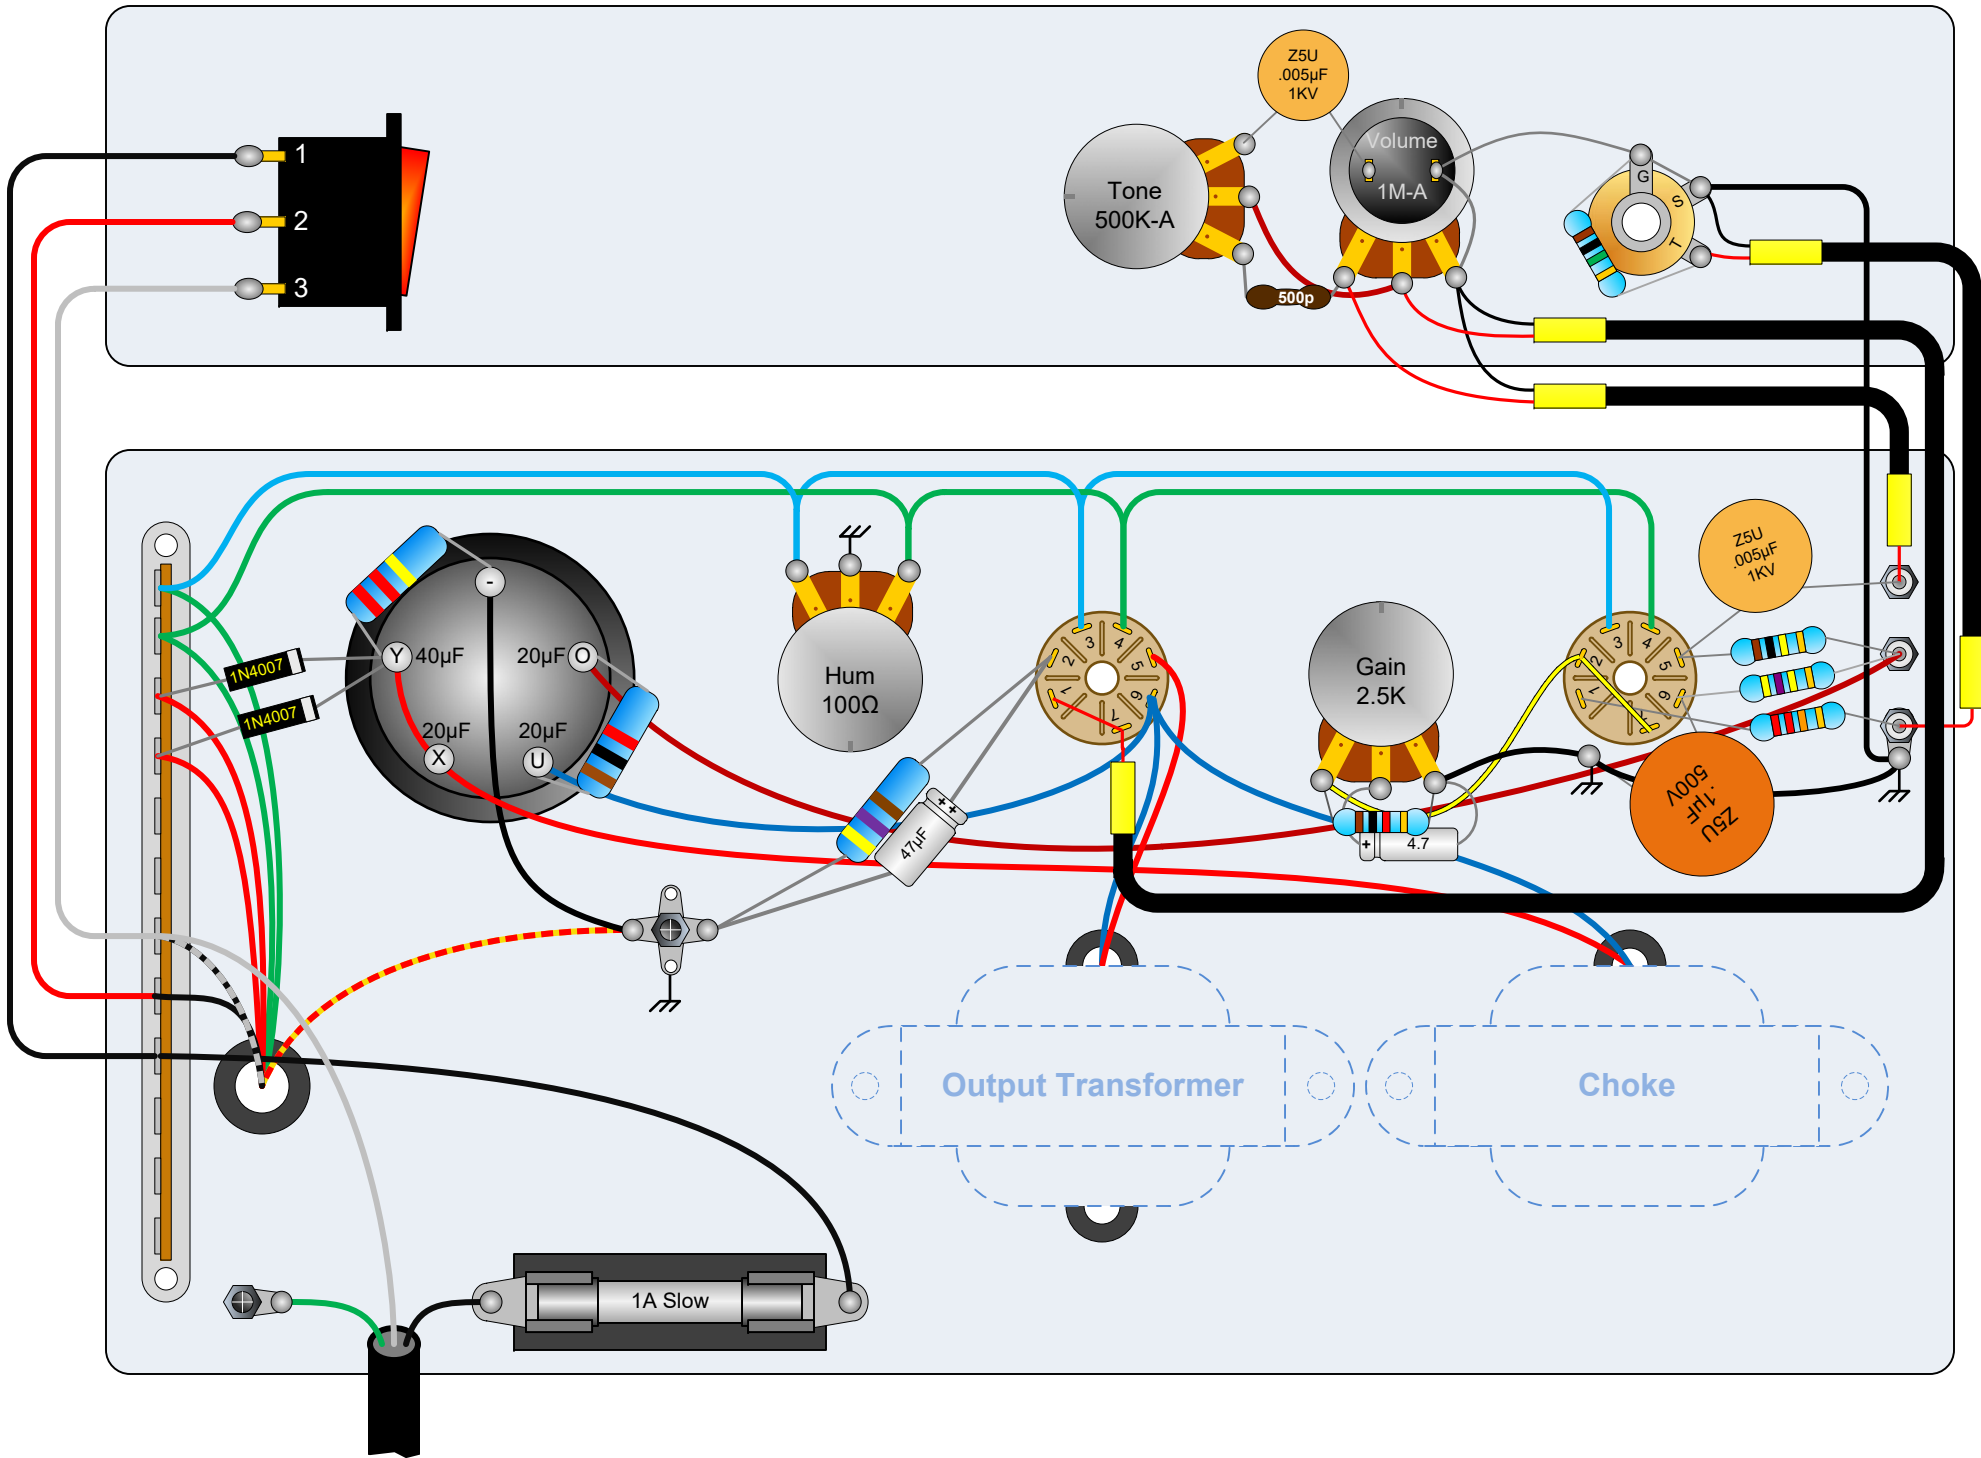

Smoky

9 5/8"

4 13/16"

Power
Transformer

JJ
40-20-20-20

Output Transformer

6005

Choke