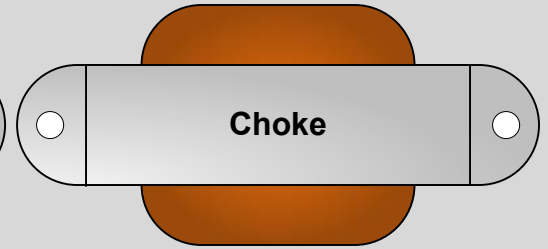

Smoky

9 5/8"

4 13/16"

Power
Transformer

JJ
40-20-20-20

Output Transformer

6005

Choke