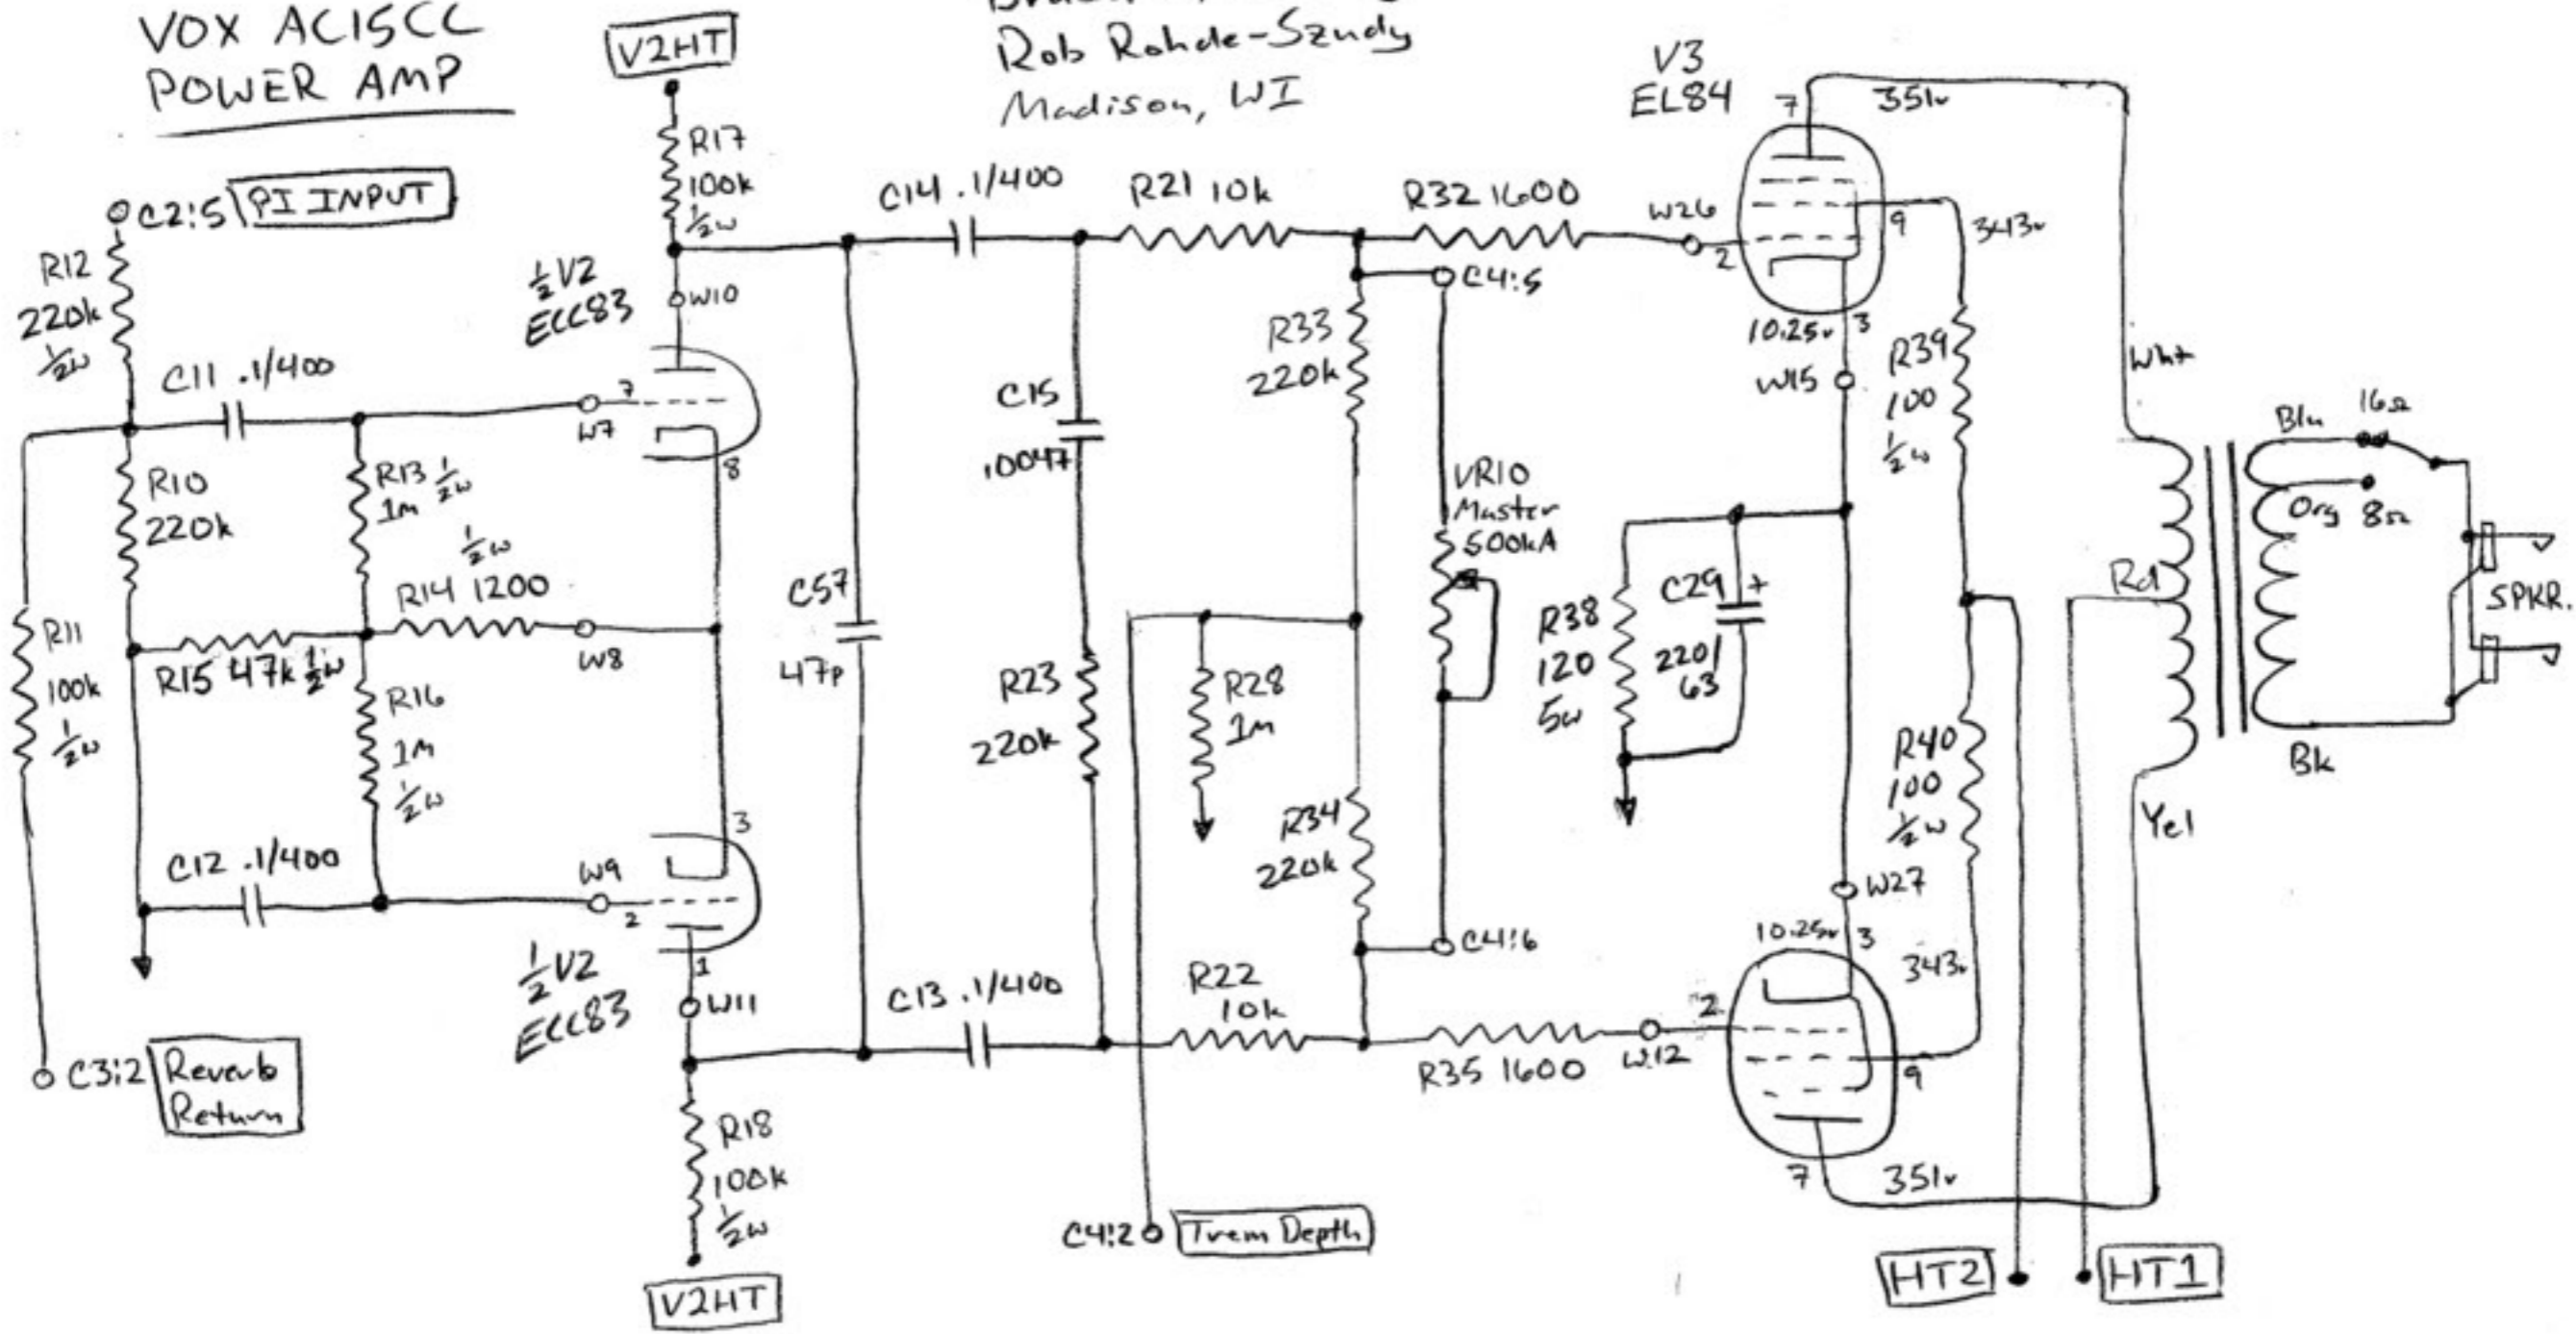

# VOX ACISCC POWER AMP

Drawn 3/2008 by  
Rob Rohde-Szudy  
Madison, WI

# VOX AC15CC PREAMP

Drawn 3/2008 by  
Rob Rahde-Szudy  
Madison, WI