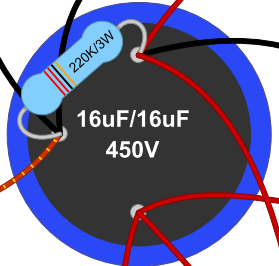

Hammond Transformers
 Power: 270DX
 Output: 1751M
 Choke: 194A

7C5 Project
 Similar to 5F6-A
 dwinstonwood
 08/09/2024

120V Neon

Hammond Transformers
Power: 270DX
Output: 1751M
Choke: 194A

Choke

Blank JTM45-Style Chassis
17" x 6.5" x 2.5"