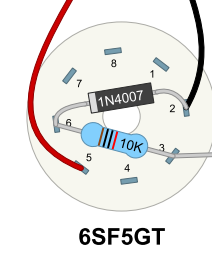

Hammond Transformers
 Power: 270DX
 Output: 1751M
 Choke: 194A

7C5 Project
 Similar to 5F6-A
 dwinstonwood
 08/09/2024

120V Neon

Hammond Transformers
Power: 270DX
Output: 1751M
Choke: 194A

Choke

Blank JTM45-Style Chassis
17" x 6.5" x 2.5"