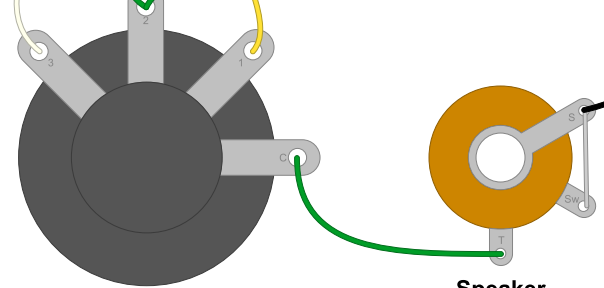

Hammond Transformers
 Power: 270DX
 Output: 1751M
 Choke: 194A

7C5 Project
 Similar to 5F6-A
 dwinstonwood
 08/09/2024

120V Neon

Hammond Transformers
Power: 270DX
Output: 1751M
Choke: 194A

Choke

Blank JTM45-Style Chassis
17" x 6.5" x 2.5"