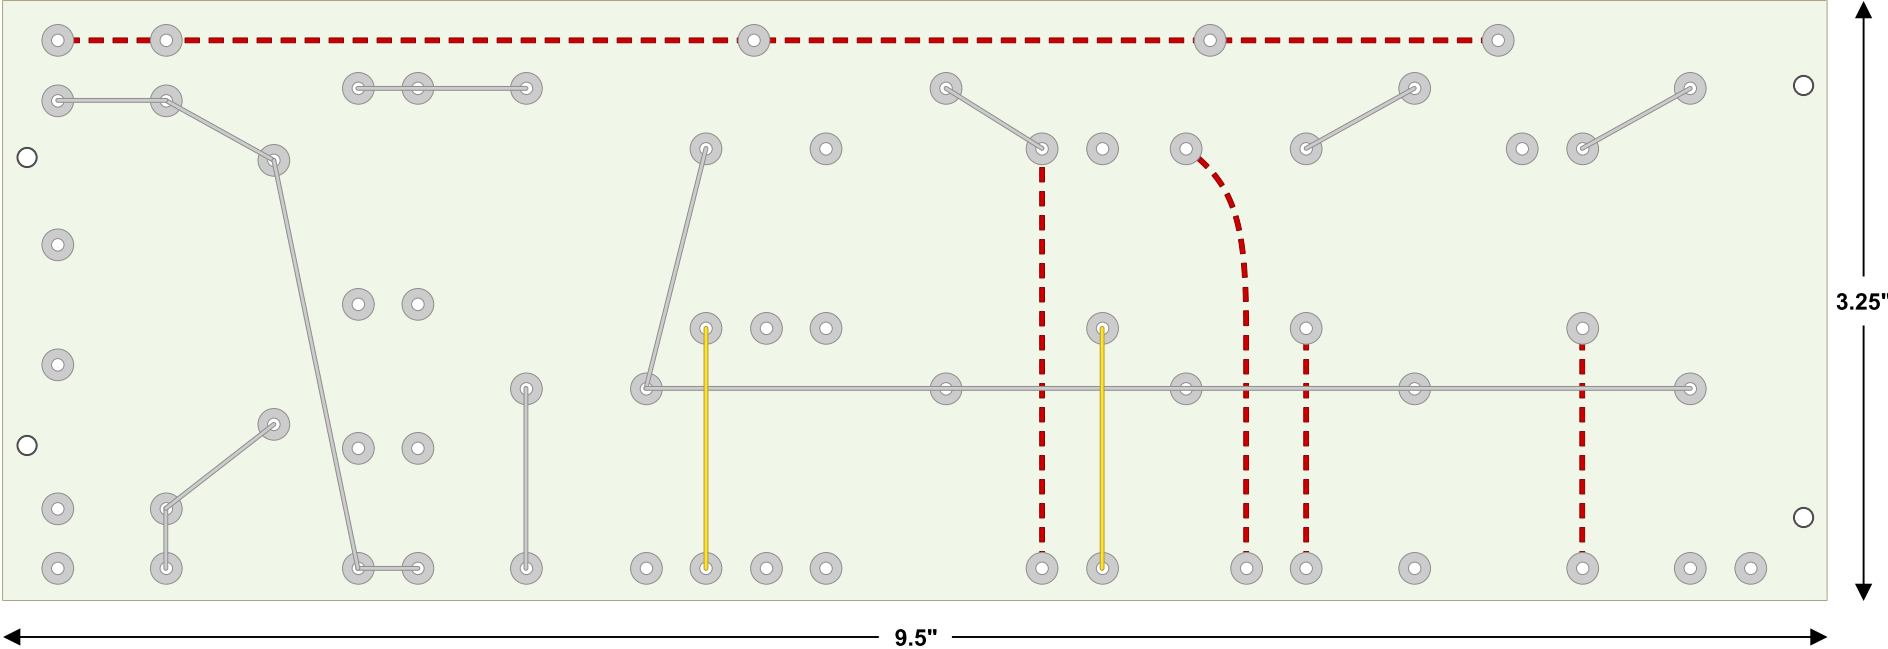

7C5 Project
Similar to 5F6-A
dwinstonwood
08/09/2024

Turret Lacing Guide