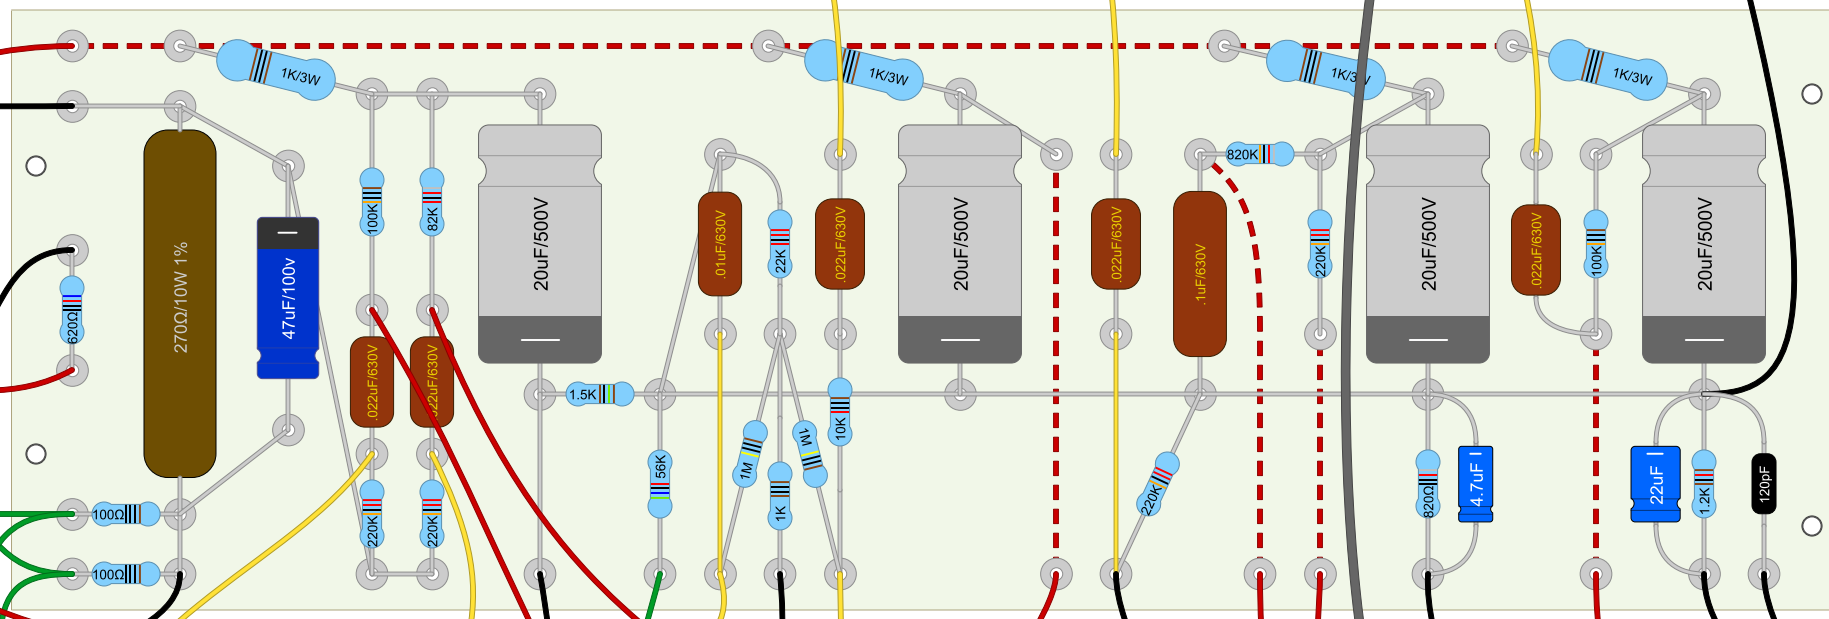

Hammond Transformers
 Power: 270DX
 Output: 1751M
 Choke: 194A

7C5 Project
 Similar to 5F6-A
 dwinstonwood
 08/09/2024

120V Neon

Hammond Transformers
Power: 270DX
Output: 1751M
Choke: 194A

Choke

Blank JTM45-Style Chassis
17" x 6.5" x 2.5"

7C5 Project
Similar to 5F6-A
dwinstonwood
08/09/2024

7C5 Project
Similar to 5F6-A
dwinstonwood
08/09/2024

Turret Lacing Guide

Turret Drill Guide