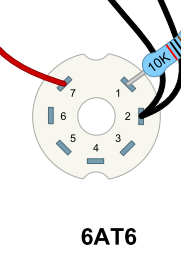

Hammond Transformers
 Power: 270DX
 Output: 1751M
 Choke: 194A

7C5 Project
 Similar to 5F6-A
 dwinstonwood
 08/09/2024

120V Neon

Hammond Transformers
Power: 270DX
Output: 1751M
Choke: 194A

Choke

Blank JTM45-Style Chassis
17" x 6.5" x 2.5"