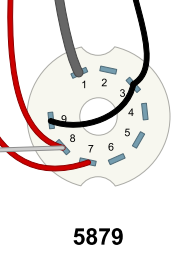

Hammond Transformers
 Power: 270DX
 Output: 1751M
 Choke: 194A

7C5 Project
 Similar to 5F6-A
 dwinstonwood
 08/09/2024

120V Neon

Hammond Transformers
Power: 270DX
Output: 1751M
Choke: 194A

Choke

Blank JTM45-Style Chassis
17" x 6.5" x 2.5"