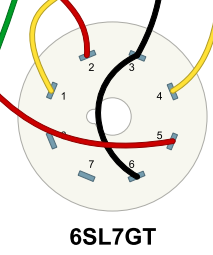

Hammond Transformers
 Power: 270DX
 Output: 1751M
 Choke: 194A

7C5 Project
 Similar to 5F6-A
 dwinstonwood
 08/09/2024

120V Neon

Hammond Transformers
Power: 270DX
Output: 1751M
Choke: 194A

Choke

Blank JTM45-Style Chassis
17" x 6.5" x 2.5"