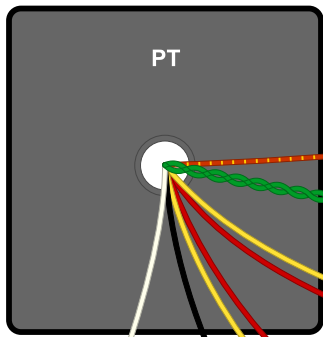

Hammond Transformers
 Power: 270DX
 Output: 1751M
 Choke: 194A

7C5 Project
 Similar to 5F6-A
 dwinstonwood
 08/09/2024

120V Neon

Hammond Transformers
Power: 270DX
Output: 1751M
Choke: 194A

Choke

Blank JTM45-Style Chassis
17" x 6.5" x 2.5"