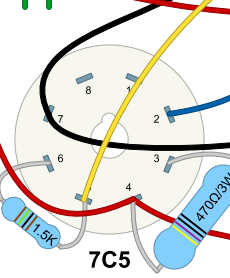

Hammond Transformers
 Power: 270DX
 Output: 1751M
 Choke: 194A

7C5 Project
 Similar to 5F6-A
 dwinstonwood
 08/09/2024

120V Neon

Hammond Transformers
Power: 270DX
Output: 1751M
Choke: 194A

Choke

Blank JTM45-Style Chassis
17" x 6.5" x 2.5"

7C5 Project
Similar to 5F6-A
dwinstonwood
08/09/2024

7C5 Project
Similar to 5F6-A
dwinstonwood
08/09/2024

Turret Lacing Guide

Turret Drill Guide