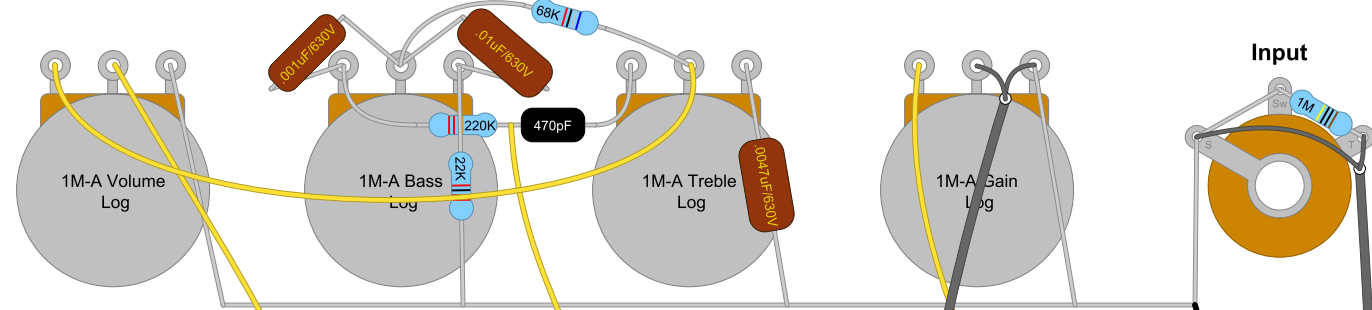

Hammond Transformers
 Power: 270DX
 Output: 1751M
 Choke: 194A

7C5 Project
 Similar to 5F6-A
 dwinstonwood
 08/09/2024

120V Neon

Hammond Transformers
Power: 270DX
Output: 1751M
Choke: 194A

Choke

Blank JTM45-Style Chassis
17" x 6.5" x 2.5"