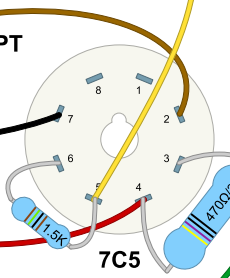

Hammond Transformers
 Power: 270DX
 Output: 1751M
 Choke: 194A

7C5 Project
 Similar to 5F6-A
 dwinstonwood
 08/09/2024

120V Neon

Hammond Transformers
Power: 270DX
Output: 1751M
Choke: 194A

Choke

Blank JTM45-Style Chassis
17" x 6.5" x 2.5"