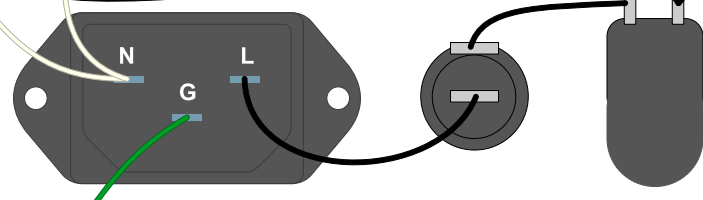

Hammond Transformers
 Power: 270DX
 Output: 1751M
 Choke: 194A

7C5 Project
 Similar to 5F6-A
 dwinstonwood
 08/09/2024

120V Neon

Hammond Transformers
Power: 270DX
Output: 1751M
Choke: 194A

Choke

Blank JTM45-Style Chassis
17" x 6.5" x 2.5"