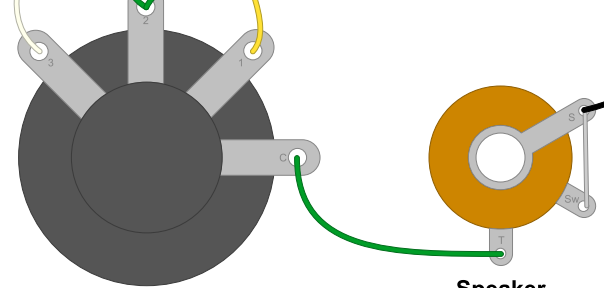

7C5 Project
Similar to 5F6-A
dwinstonwood
08/09/2024

120V Neon

Hammond Transformers
Power: 270DX
Output: 1751M
Choke: 194A

Choke

5Y3GT

OPT

OPT

7C5

7C5

6SL7GT

6SF5GT

5879

6AT6

120VAC

2A Slo-Blo

Power

Speaker

Blank JTM45-Style Chassis
17" x 6.5" x 2.5"

7C5 Project
Similar to 5F6-A
dwinstonwood
08/09/2024

7C5 Project - Similar to 5F6-A
dwinstonwood 08/09/2024

Turret Lacing Guide

Turret Drilling Guide