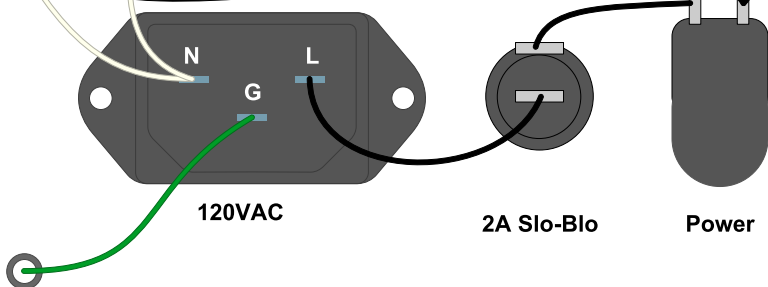

7C5

6SL7GT

6SF5GT

5879

6AT6

120VAC

2A Slo-Blo

Power

Speaker

Blank JTM45-Style Chassis
17" x 6.5" x 2.5"

7C5 Project
Similar to 5F6-A
dwinstonwood
08/09/2024

7C5 Project - Similar to 5F6-A
dwinstonwood 08/09/2024

Turret Lacing Guide

Turret Drilling Guide