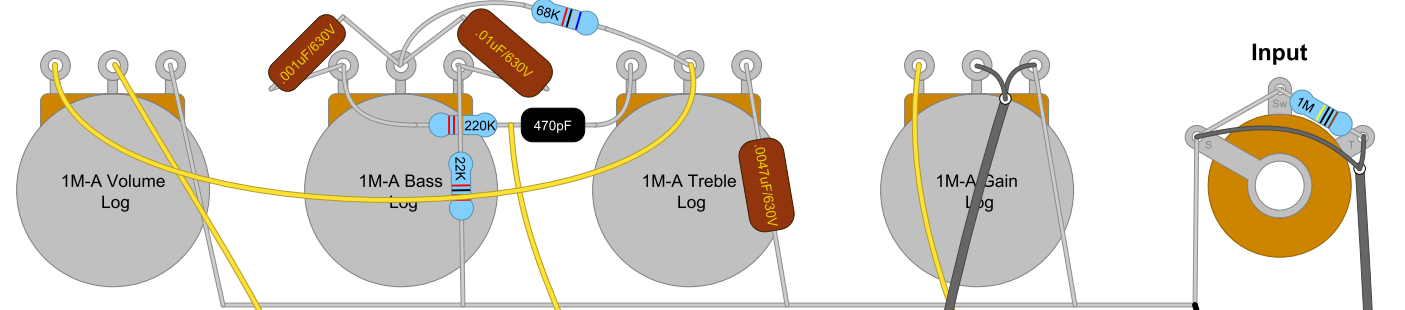

7C5

6SL7GT

6SF5GT

5879

6AT6

120VAC

2A Slo-Blo

Power

Speaker

Blank JTM45-Style Chassis
17" x 6.5" x 2.5"

7C5 Project
Similar to 5F6-A
dwinstonwood
08/09/2024

7C5 Project - Similar to 5F6-A
dwinstonwood 08/09/2024

Turret Lacing Guide

Turret Drilling Guide