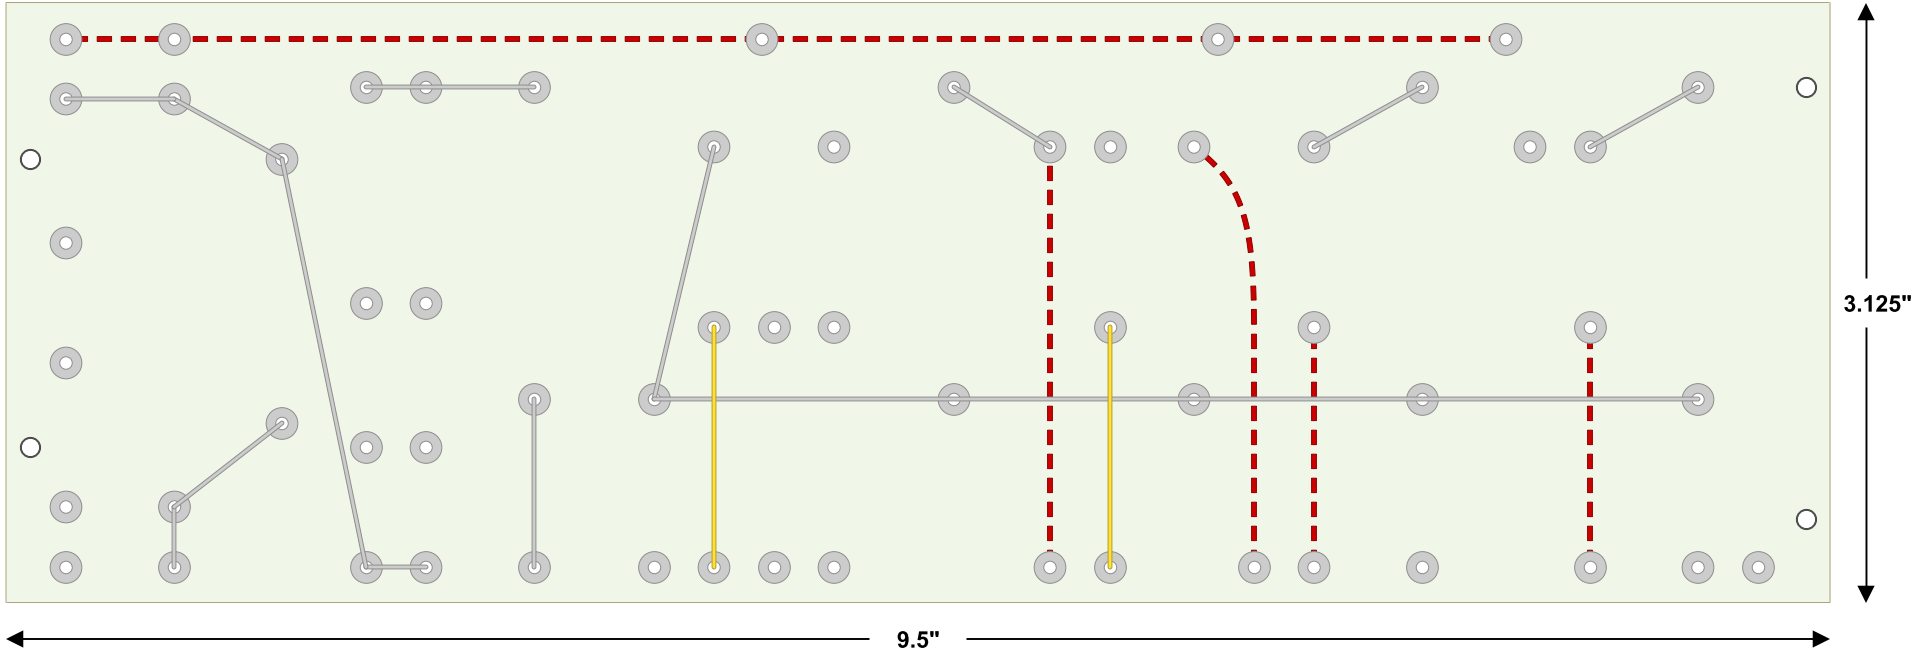

Speaker

Blank JTM45-Style Chassis
17" x 6.5" x 2.5"

7C5 Project
Similar to 5F6-A
dwinstonwood
08/09/2024

7C5 Project - Similar to 5F6-A
dwinstonwood 08/09/2024

Turret Lacing Guide

Turret Drilling Guide