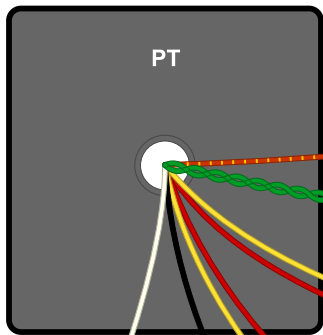

7C5 Project
Similar to 5F6-A
dwinstonwood
08/09/2024

120V Neon

Hammond Transformers
Power: 270DX
Output: 1751M
Choke: 194A

Choke

5Y3GT

OPT

OPT

7C5