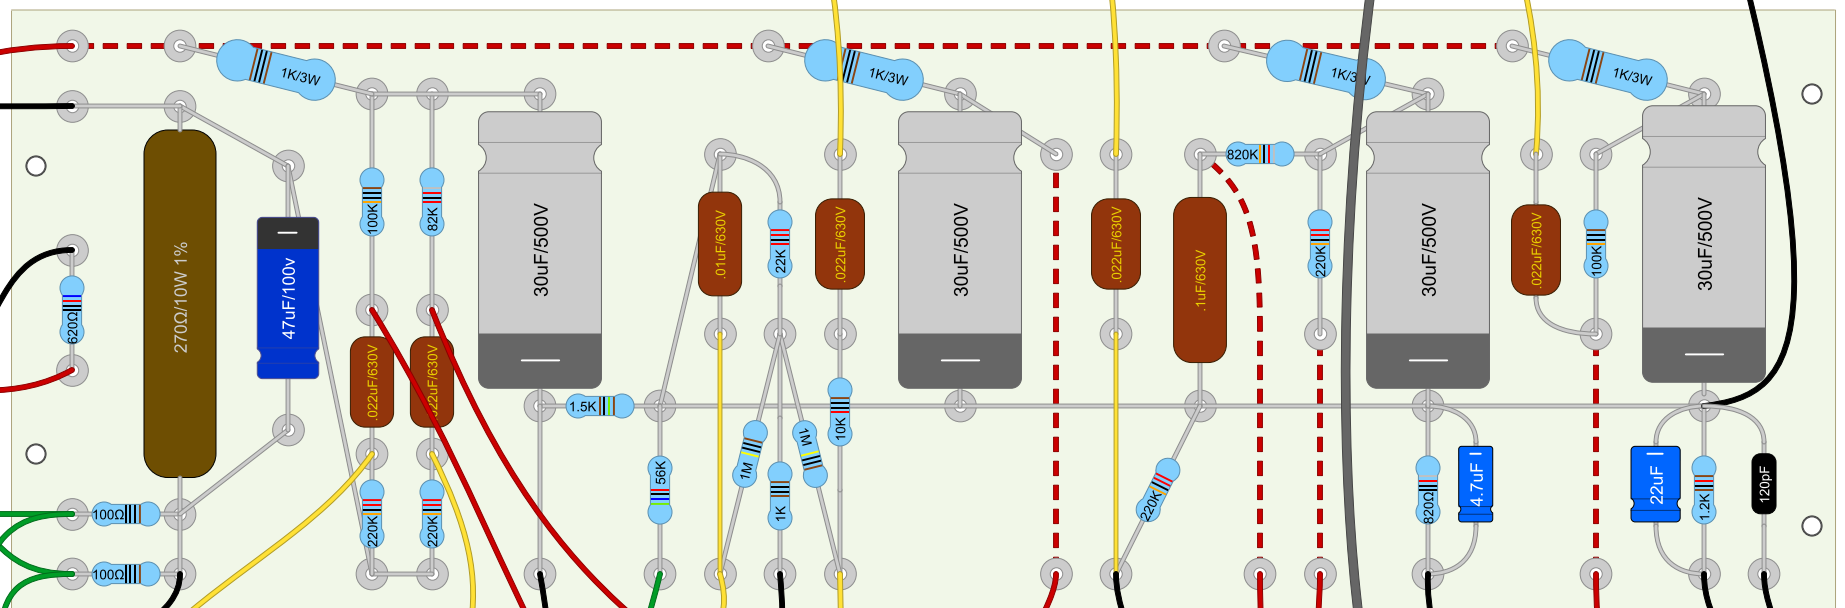

7C5 Project
Similar to 5F6-A
dwinstonwood
08/09/2024

120V Neon

Hammond Transformers
Power: 270DX
Output: 1751M
Choke: 194A

Choke

5Y3GT

OPT

OPT

7C5

7C5

6SL7GT

6SF5GT

5879

6AT6

120VAC

2A Slo-Blo

Power

Speaker

Blank JTM45-Style Chassis
17" x 6.5" x 2.5"

7C5 Project
Similar to 5F6-A
dwinstonwood
08/09/2024

7C5 Project - Similar to 5F6-A
dwinstonwood 08/09/2024

Turret Lacing Guide

Turret Drilling Guide