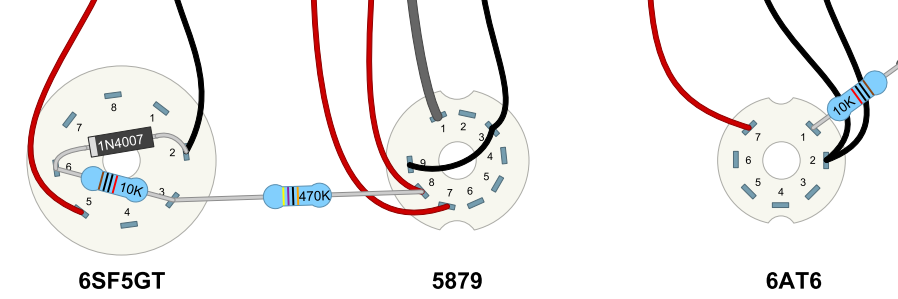

7C5 Project
Similar to 5F6-A
dwinstonwood
08/09/2024

120V Neon

Hammond Transformers
Power: 270DX
Output: 1751M
Choke: 194A

Choke

5Y3GT

OPT

OPT

7C5

7C5

6SL7GT

6SF5GT

5879

6AT6

120VAC

2A Slo-Blo

Power

Speaker

Blank JTM45-Style Chassis
17" x 6.5" x 2.5"

7C5 Project
Similar to 5F6-A
dwinstonwood
08/09/2024

7C5 Project - Similar to 5F6-A
dwinstonwood 08/09/2024

Turret Lacing Guide

Turret Drilling Guide