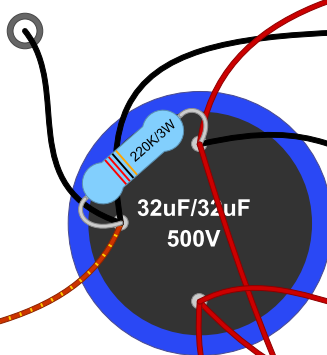

120V Neon

Hammond Transformers
Power: 270DX
Output: 1751M
Choke: 194A

Choke

Heaters

OPT

OPT

5Y3GT

7C5

7C5

6SL7GT

6SF5GT

5879

6AT6

Blank JTM45-Style Chassis
17" x 6.5" x 2.5"

120VAC

2A Slo-Blo