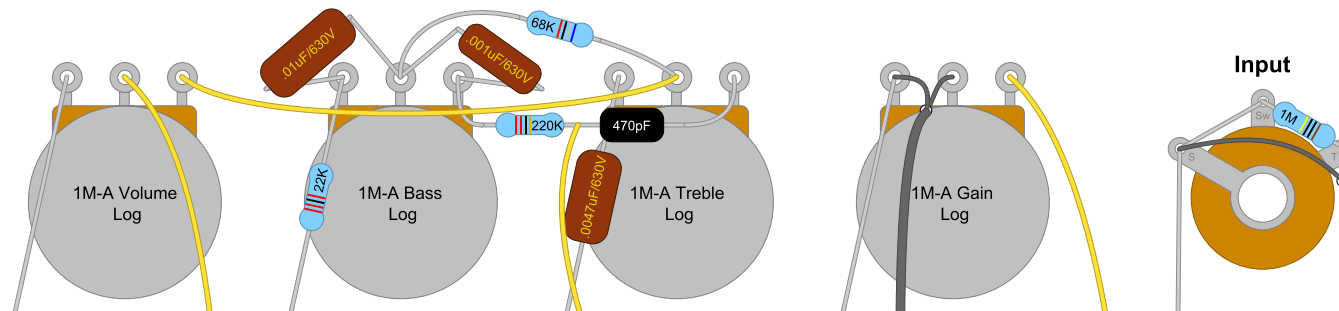

120V Neon

Hammond Transformers
Power: 270DX
Output: 1751M
Choke: 194A

Choke

Heaters

OPT

OPT

5Y3GT

7C5

7C5

6SL7GT

6SF5GT

5879

6AT6

Blank JTM45-Style Chassis
17" x 6.5" x 2.5"

120VAC

2A Slo-Blo

Power

Speaker

7C5 Project
Similar to 5F6-A
dwinstonwood
08/09/2024

Input