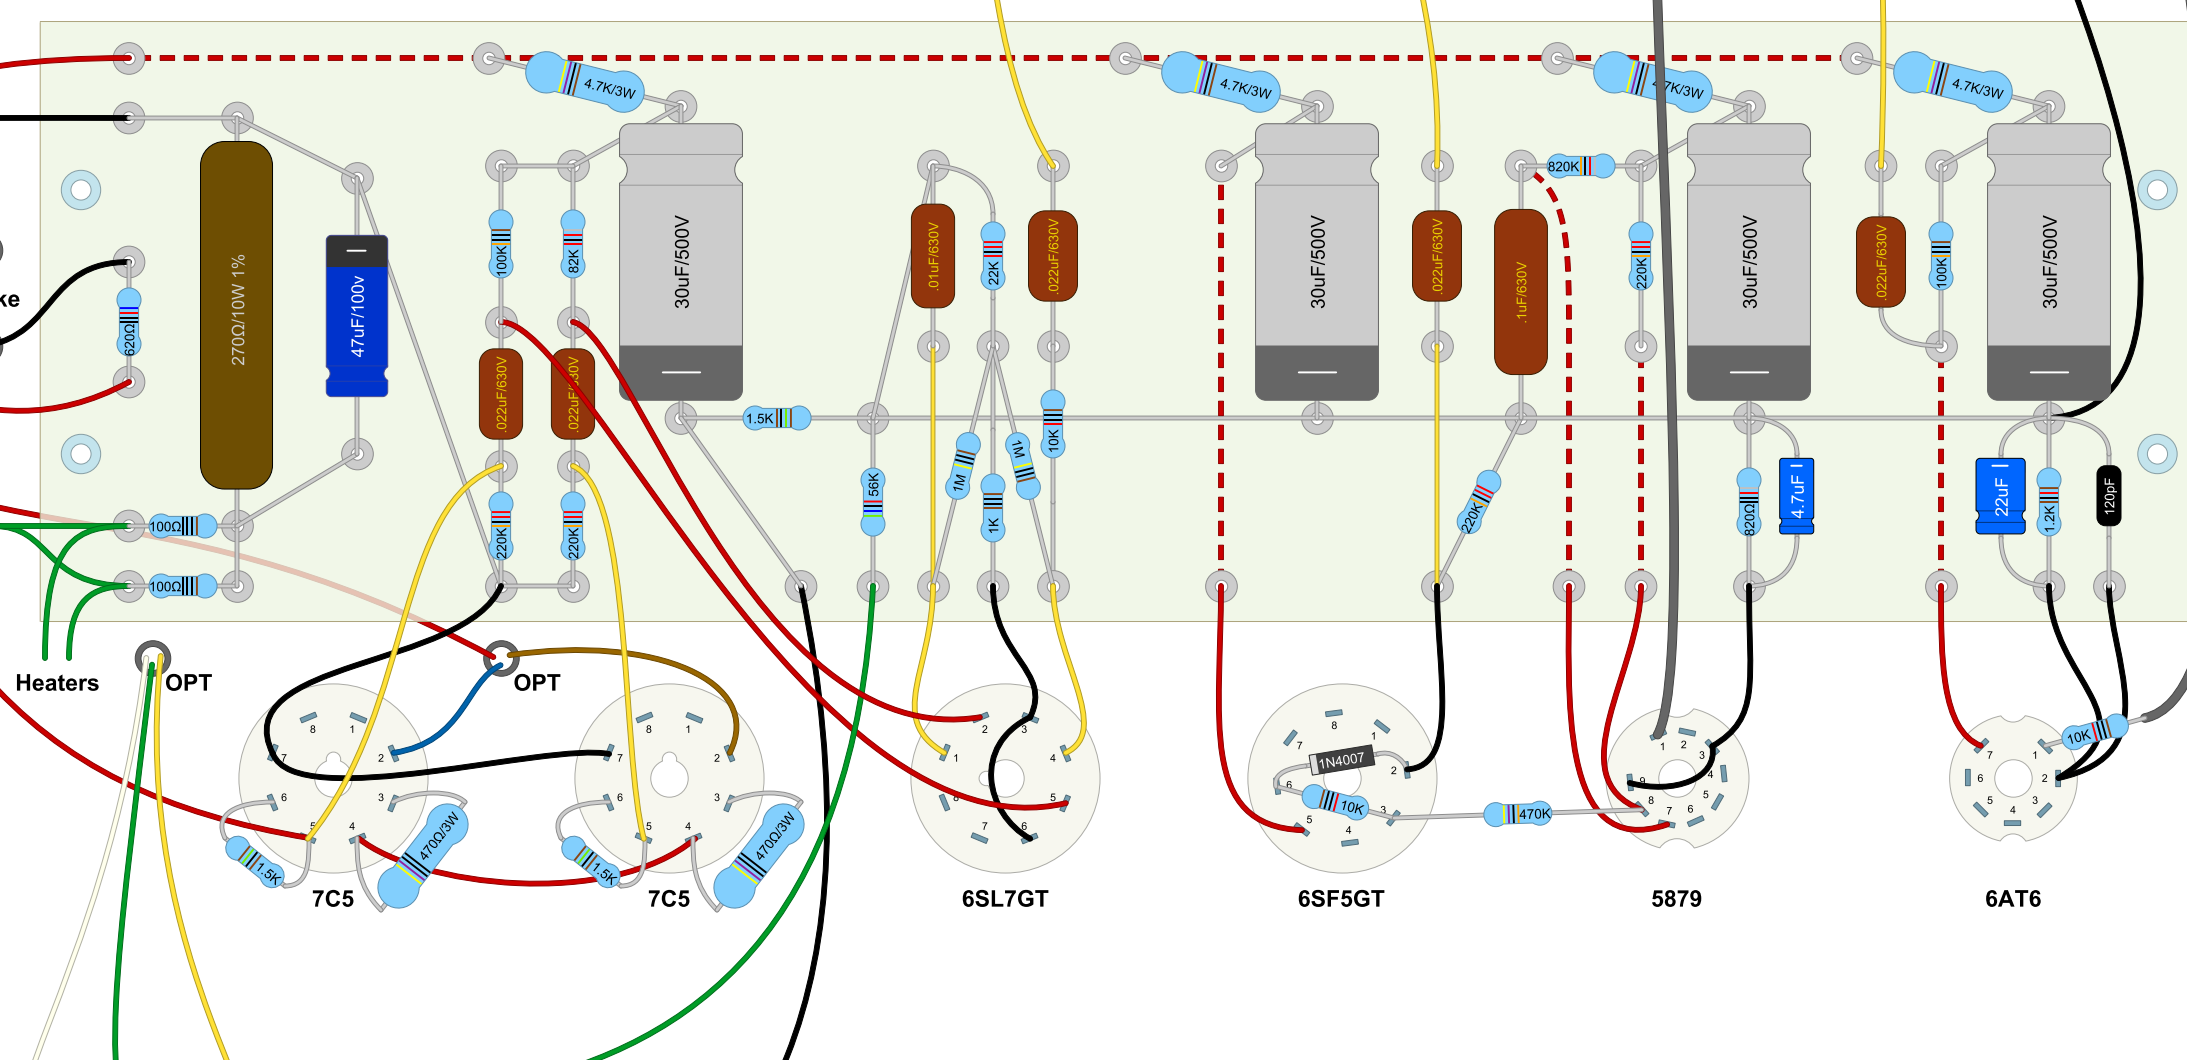

120V Neon

Hammond Transformers
Power: 270DX
Output: 1751M
Choke: 194A

Choke

Heaters

OPT

OPT

5Y3GT

7C5

7C5

6SL7GT

6SF5GT

5879

6AT6

Blank JTM45-Style Chassis
17" x 6.5" x 2.5"

120VAC

2A Slo-Blo

Power

Speaker

7C5 Project
Similar to 5F6-A
dwinstonwood
08/09/2024

Input