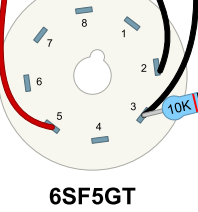

120V Neon

Transformers
Power: 270EX
Output: OT10SE 12W
Choke: 194B

Choke

5Y3GT

Heaters

6V6GT

OPT

6SL7GT

5879

6SF5GT

Input

Speaker

JTM45-Style Chassis
17" x 6.5" x 3"

6L6GC SE Project
dwinstonwood
10/02/2024