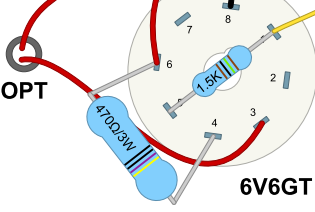

120V Neon

Transformers
Power: 270EX
Output: OT10SE 12W
Choke: 194B

Choke

5Y3GT

Heaters

6V6GT

OPT

6SL7GT

5879

6SF5GT

Input

Speaker

JTM45-Style Chassis
17" x 6.5" x 3"

6L6GC SE Project
dwinstonwood
10/02/2024