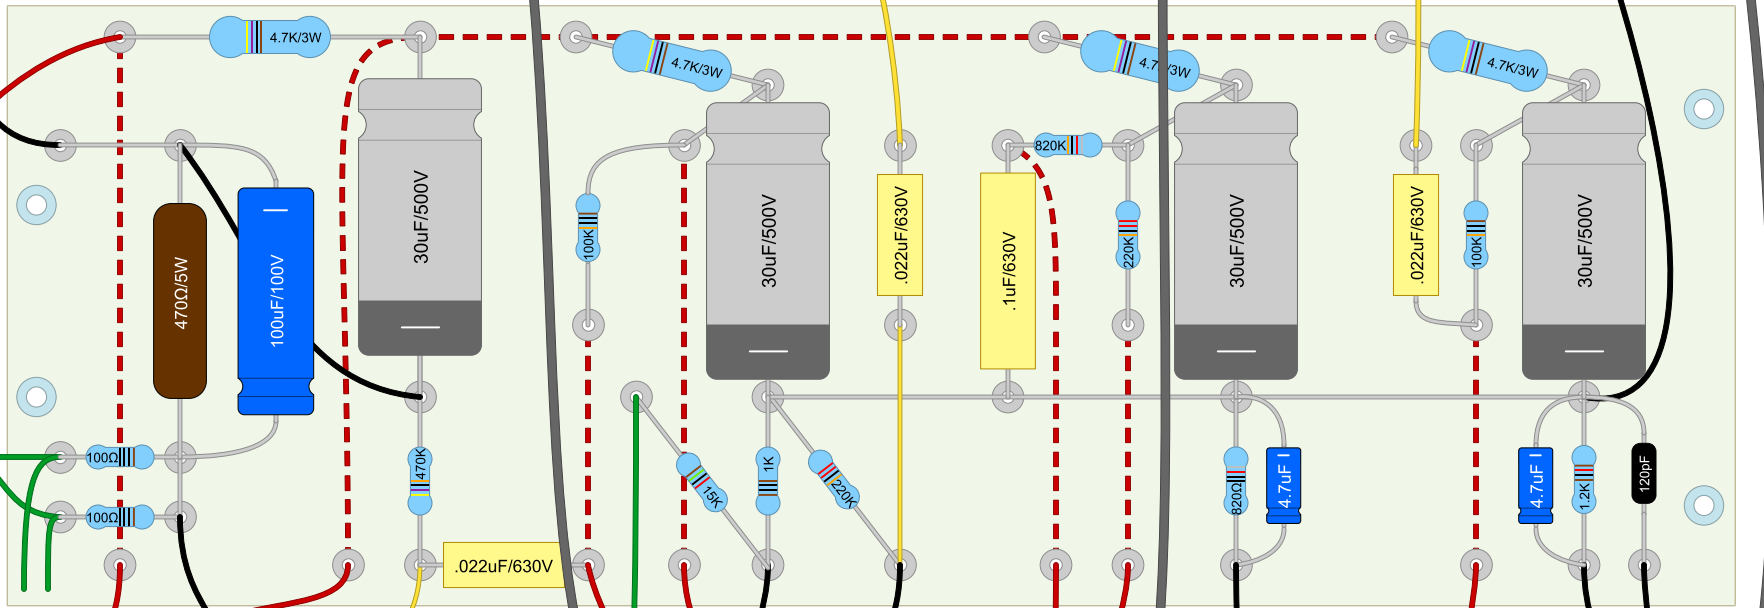

120V Neon

Transformers
Power: 270EX
Output: OT10SE 12W
Choke: 194B

Choke

5Y3GT

Heaters

6V6GT

OPT

6SL7GT

5879

6SF5GT

Input

Speaker

JTM45-Style Chassis
17" x 6.5" x 3"

6L6GC SE Project
dwinstonwood
10/02/2024