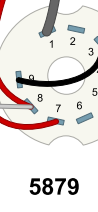

120V Neon

Transformers
Power: 270EX
Output: OT10SE 12W
Choke: 194B

Choke

5Y3GT

Heaters

6V6GT

OPT

6SL7GT

5879

6SF5GT

Input

Speaker

JTM45-Style Chassis
17" x 6.5" x 3"

6L6GC SE Project
dwinstonwood
10/02/2024