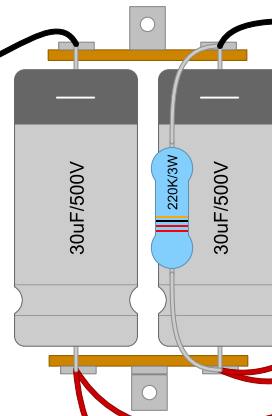

120V Neon

Transformers
Power: 270EX
Output: OT10SE 12W
Choke: 194B

Choke

5Y3GT

Heaters

6V6GT

OPT

6SL7GT

5879

6SF5GT

Input

Speaker

JTM45-Style Chassis
17" x 6.5" x 3"

6L6GC SE Project
dwinstonwood
10/02/2024