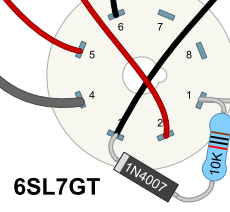

120V Neon

Transformers
Power: 270EX
Output: OT10SE 12W
Choke: 194B

Choke

5Y3GT

Heaters

6V6GT

OPT

6SL7GT

5879

6SF5GT

Input

Speaker

JTM45-Style Chassis
17" x 6.5" x 3"

6L6GC SE Project
dwinstonwood
10/02/2024