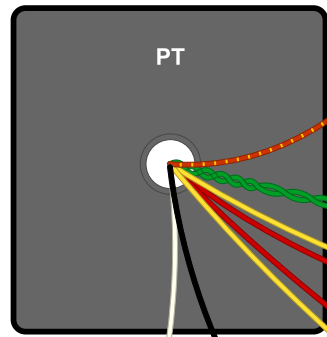

120V Neon

Transformers
Power: 270EX
Output: OT10SE 12W
Choke: 194B

Choke

5Y3GT

Heaters

6V6GT

OPT

6SL7GT