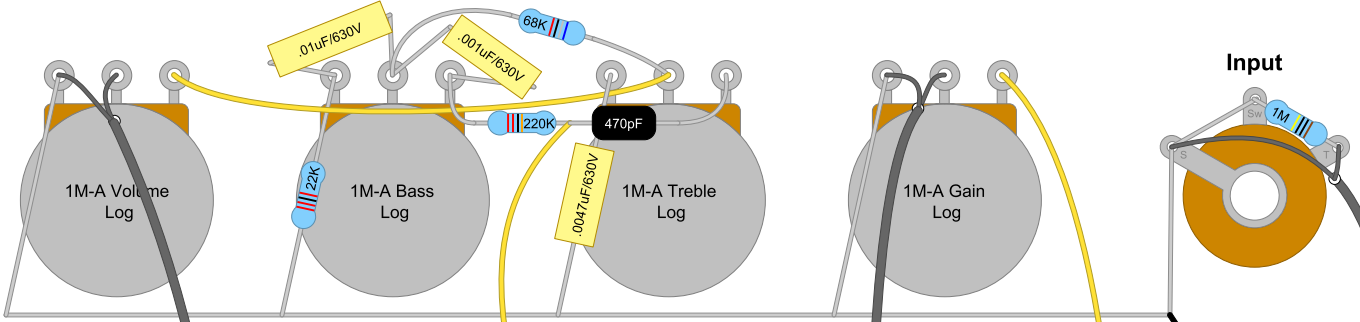

120V Neon

Transformers
Power: 270EX
Output: OT10SE 12W
Choke: 194B

Choke

5Y3GT

Heaters

6V6GT

OPT

6SL7GT

5879

6SF5GT

Input

Speaker

JTM45-Style Chassis
17" x 6.5" x 3"

6L6GC SE Project
dwinstonwood
10/02/2024