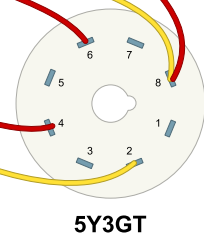

120V Neon

Transformers
Power: 270EX
Output: OT10SE 12W
Choke: 194B

Choke

5Y3GT

Heaters

6V6GT

OPT

6SL7GT

5879

6SF5GT

Input

Speaker

JTM45-Style Chassis
17" x 6.5" x 3"

6L6GC SE Project
dwinstonwood
10/02/2024