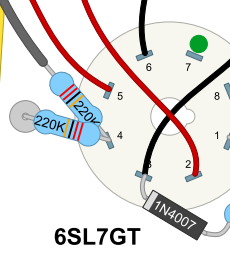

120V Neon

Transformers
Power: 270EX
Output: OT10SE 12W
Choke: 194B

Choke

Heaters

5Y3GT

6V6GT

6SL7GT

5693

6SF5GT

Input

Speaker

JTM45-Style Chassis
17" x 6.5" x 2.5"

6V6GT SE Project
Rev. 8
dwinstonwood
11/28/2024