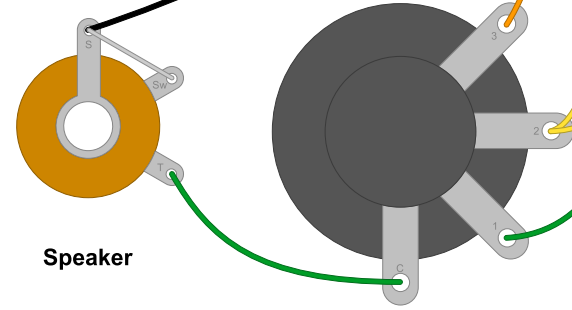

120V Neon

Transformers
Power: 270EX
Output: OT10SE 12W
Choke: 194B

Choke

Heaters

5Y3GT

6V6GT

6SL7GT

5693

6SF5GT

Input

Speaker

JTM45-Style Chassis
17" x 6.5" x 2.5"

6V6GT SE Project
Rev. 8
dwinstonwood
11/28/2024