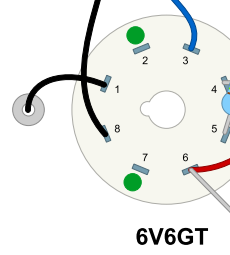

120V Neon

Transformers
Power: 270EX
Output: OT10SE 12W
Choke: 194B

Choke

Heaters

5Y3GT

6V6GT

6SL7GT

5693

6SF5GT

Input

Speaker

JTM45-Style Chassis
17" x 6.5" x 2.5"

6V6GT SE Project
Rev. 8
dwinstonwood
11/28/2024