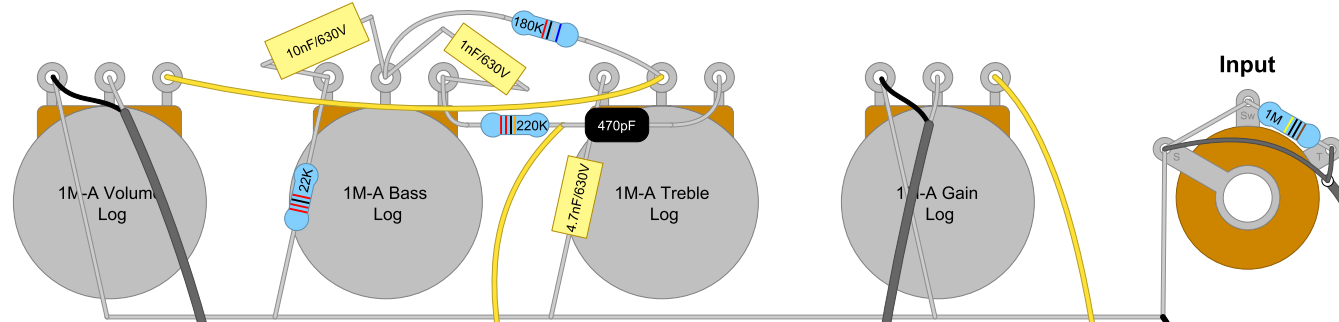

120V Neon

Transformers
Power: 270EX
Output: OT10SE 12W
Choke: 194B

Choke

Heaters

5Y3GT

6V6GT

6SL7GT

5693

6SF5GT

Input

Speaker

JTM45-Style Chassis
17" x 6.5" x 2.5"

6V6GT SE Project
Rev. 8
dwinstonwood
11/28/2024