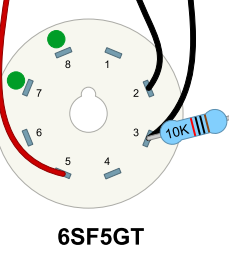

120V Neon

Transformers
Power: 270EX
Output: OT10SE 12W
Choke: 194B

Choke

Heaters

5Y3GT

6V6GT

6SL7GT

5693

6SF5GT

Input

Speaker

JTM45-Style Chassis
17" x 6.5" x 2.5"

6V6GT SE Project
Rev. 8
dwinstonwood
11/28/2024