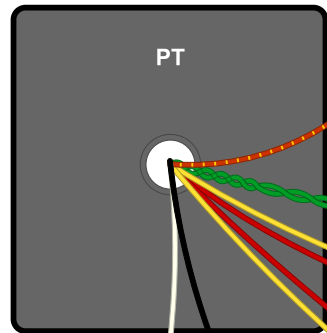

120V Neon

Transformers
Power: 270EX
Output: OT10SE 12W
Choke: 194B

Choke

Heaters

5Y3GT

6V6GT

6SL7GT

5693

6SF5GT

Input

Speaker

JTM45-Style Chassis
17" x 6.5" x 2.5"

6V6GT SE Project
Rev. 8
dwinstonwood
11/28/2024