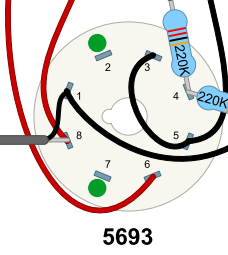

120V Neon

Transformers
Power: 270EX
Output: OT10SE 12W
Choke: 194B

Choke

Heaters

5Y3GT

6V6GT

6SL7GT

5693

6SF5GT

Input

Speaker

JTM45-Style Chassis
17" x 6.5" x 2.5"

6V6GT SE Project
Rev. 8
dwinstonwood
11/28/2024