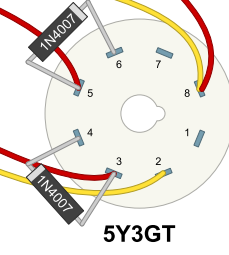

120V Neon

Transformers
Power: 270EX
Output: OT10SE 12W
Choke: 194B

Choke

Heaters

5Y3GT

6V6GT

6SL7GT

5693

6SF5GT

Input

Speaker

JTM45-Style Chassis
17" x 6.5" x 2.5"

6V6GT SE Project
Rev. 8
dwinstonwood
11/28/2024