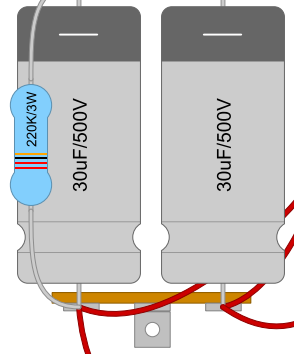

120V Neon

Transformers
Power: 270EX
Output: OT10SE 12W
Choke: 194B

Choke

Heaters

5Y3GT

6V6GT

6SL7GT

5693

6SF5GT

Input

Speaker

JTM45-Style Chassis
17" x 6.5" x 2.5"

6V6GT SE Project
Rev. 8
dwinstonwood
11/28/2024