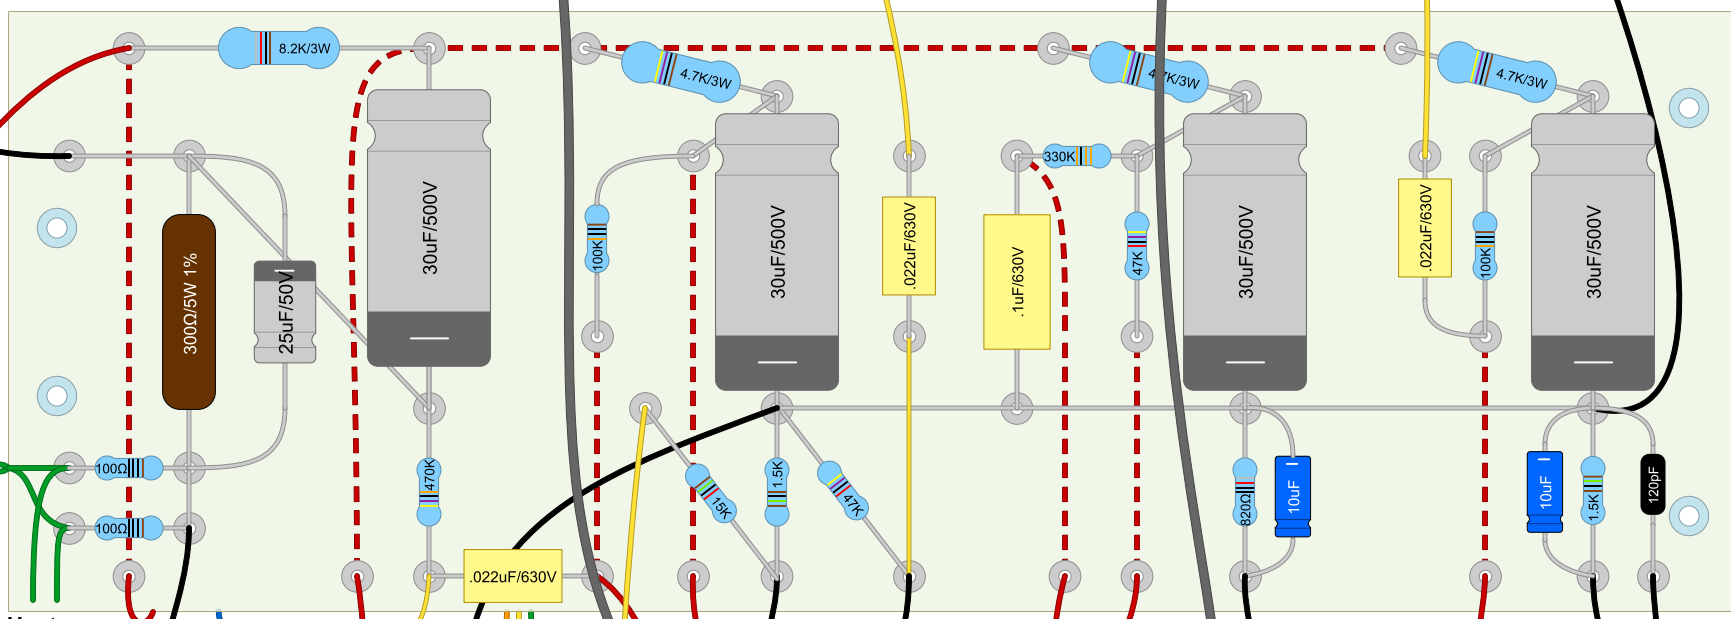

120V Neon

Transformers
Power: 270EX
Output: OT10SE 12W
Choke: 194B

Choke

Heaters

5Y3GT

6V6GT

6SL7GT

5693

6SF5GT

Input

Speaker

JTM45-Style Chassis
17" x 6.5" x 2.5"

6V6GT SE Project
Rev. 8
dwinstonwood
11/28/2024