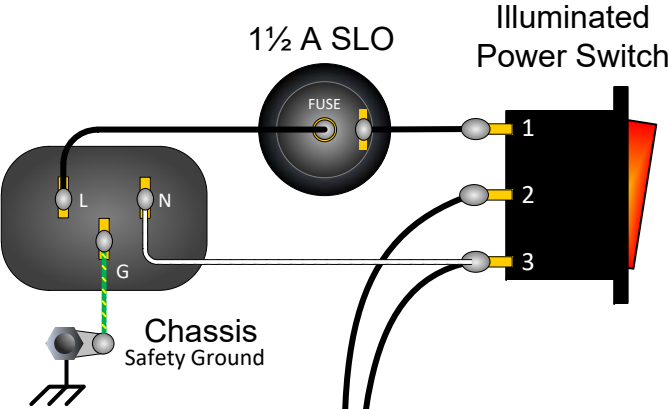

# Supro Model S-6606

Sluckey 04/30/2021

Tone control and .01 cap positions swapped to keep B+ off the pot for safety.