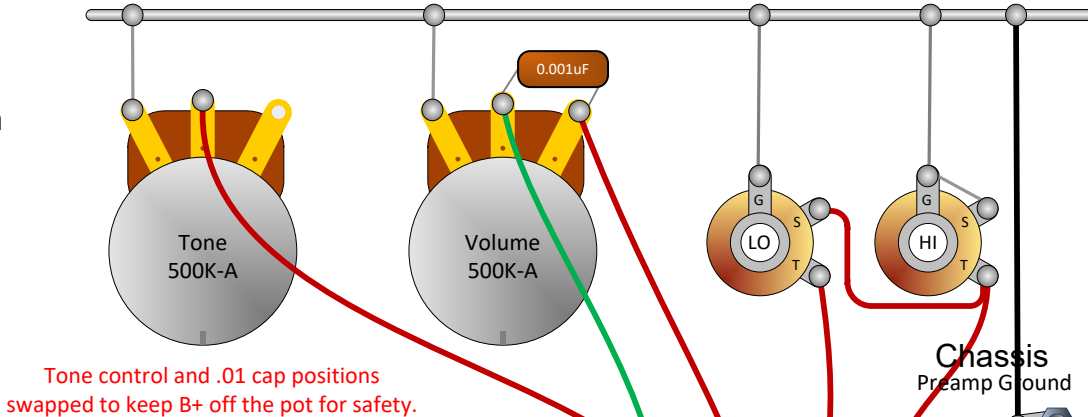

# Supro Model S-6606

Sluckey 04/30/2021

Tone control and .01 cap positions swapped to keep B+ off the pot for safety.