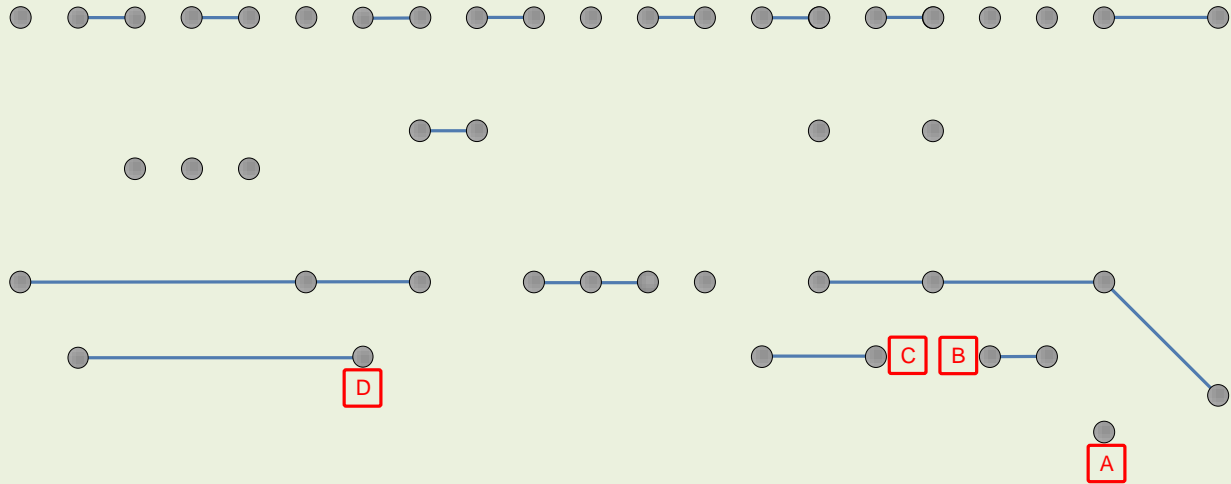

Hoffman Amplifiers Stout TMB
www.hoffmanamps.com

Hoffman Amplifiers Stout TMB

www.hoffmanamps.com

Clickable Links

[Hoffman Amplifiers parts catalog](#)

[EL34 World Tube amp Library page](#)

[Hoffman Layout diagram hookup information](#)

Hoffman Stout

www.hoffmanamps.com

Voltages are noted in red text
All voltages are DC volts unless noted

Hoffman Stout
www.hoffmanamps.com