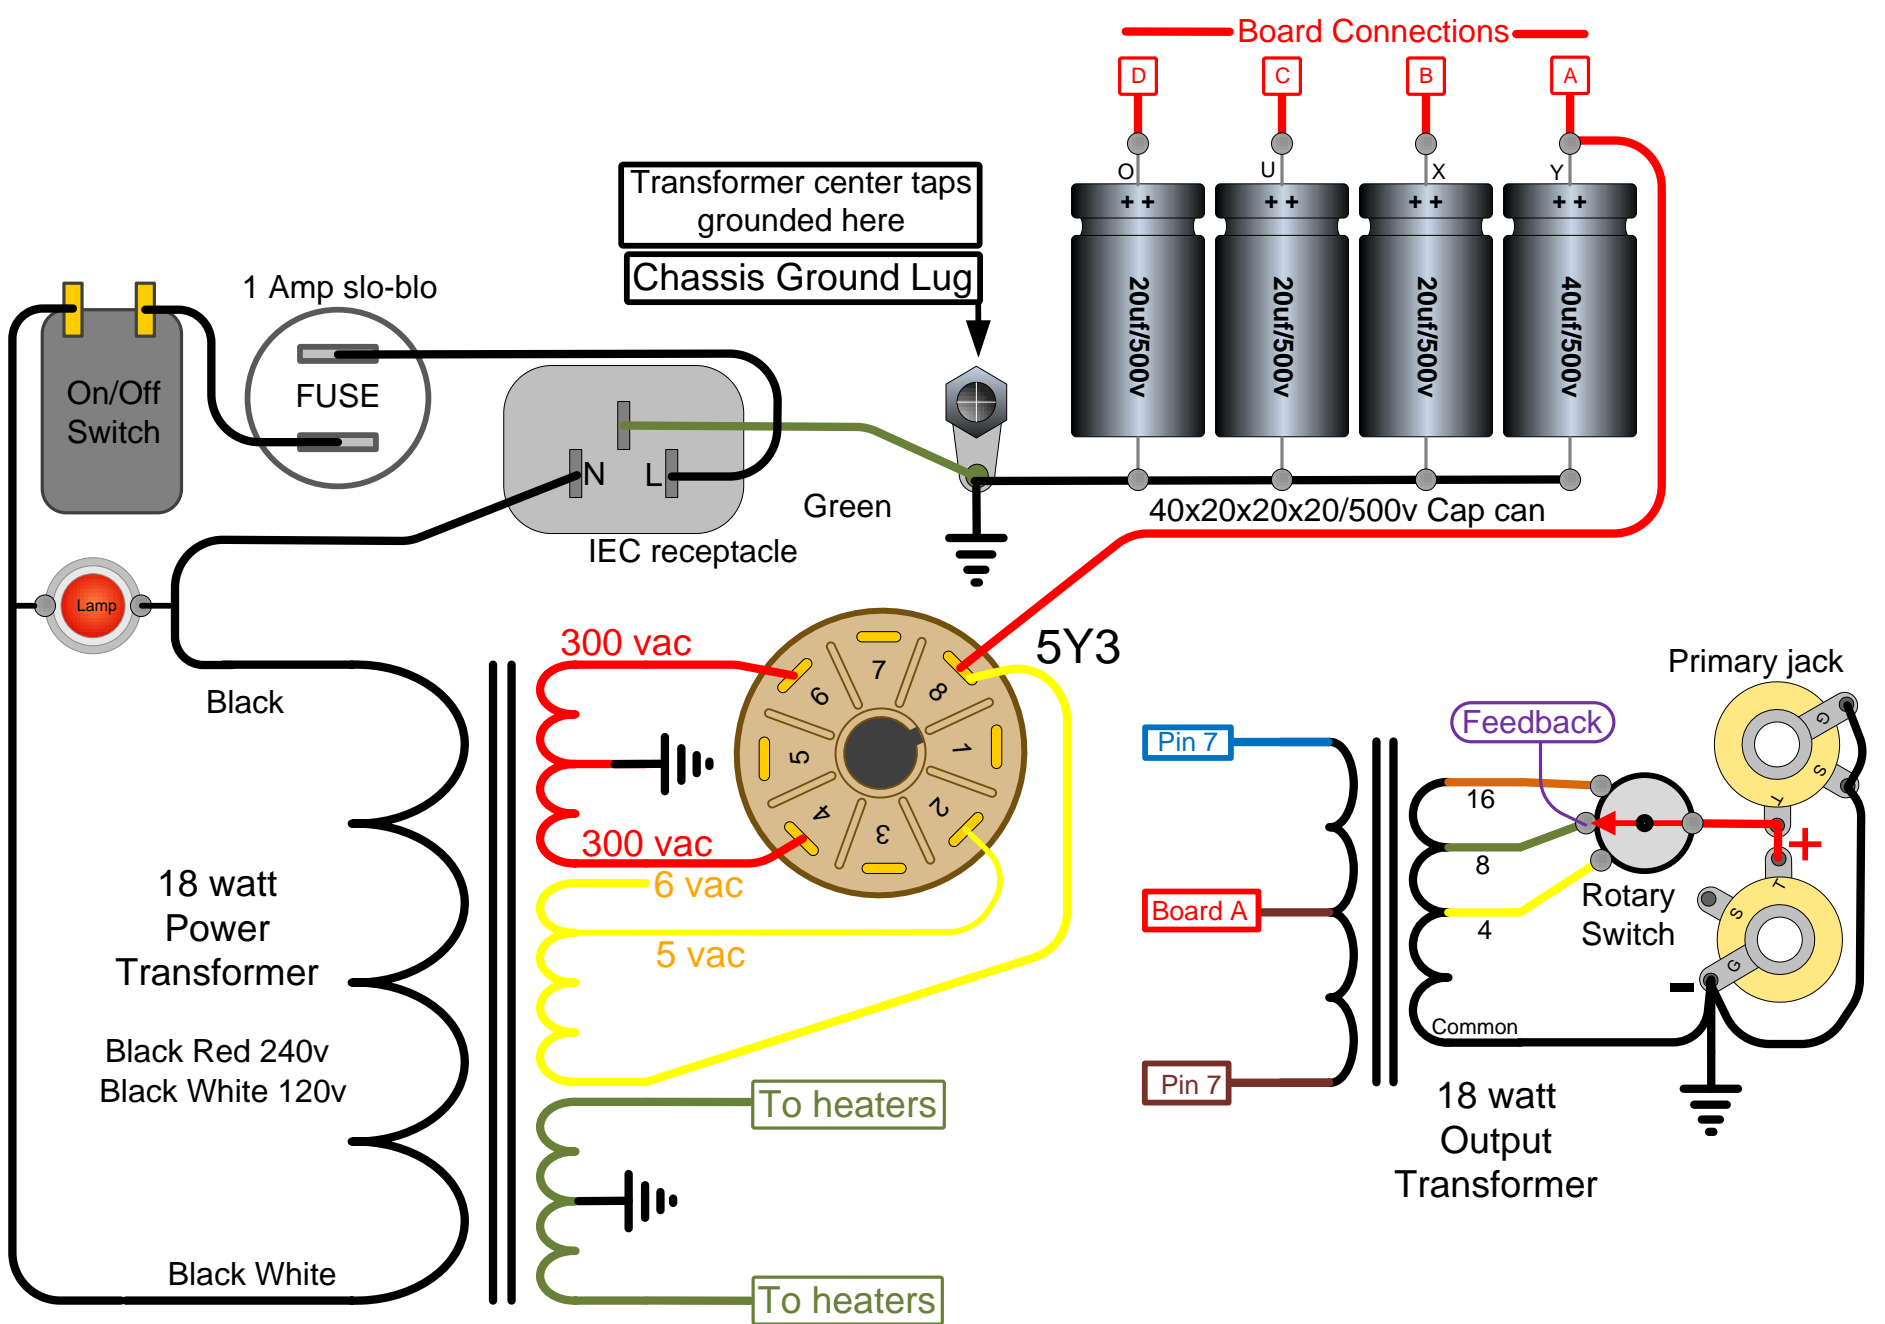

Hoffman Amplifiers Stout TMB
www.hoffmanamps.com

Hoffman Amplifiers Stout TMB

www.hoffmanamps.com

Clickable Links

[Hoffman Amplifiers parts catalog](#)

[EL34 World Tube amp Library page](#)

[Hoffman Layout diagram hookup information](#)

Hoffman Stout

www.hoffmanamps.com

Voltages are noted in red text
All voltages are DC volts unless noted

Hoffman Stout
www.hoffmanamps.com