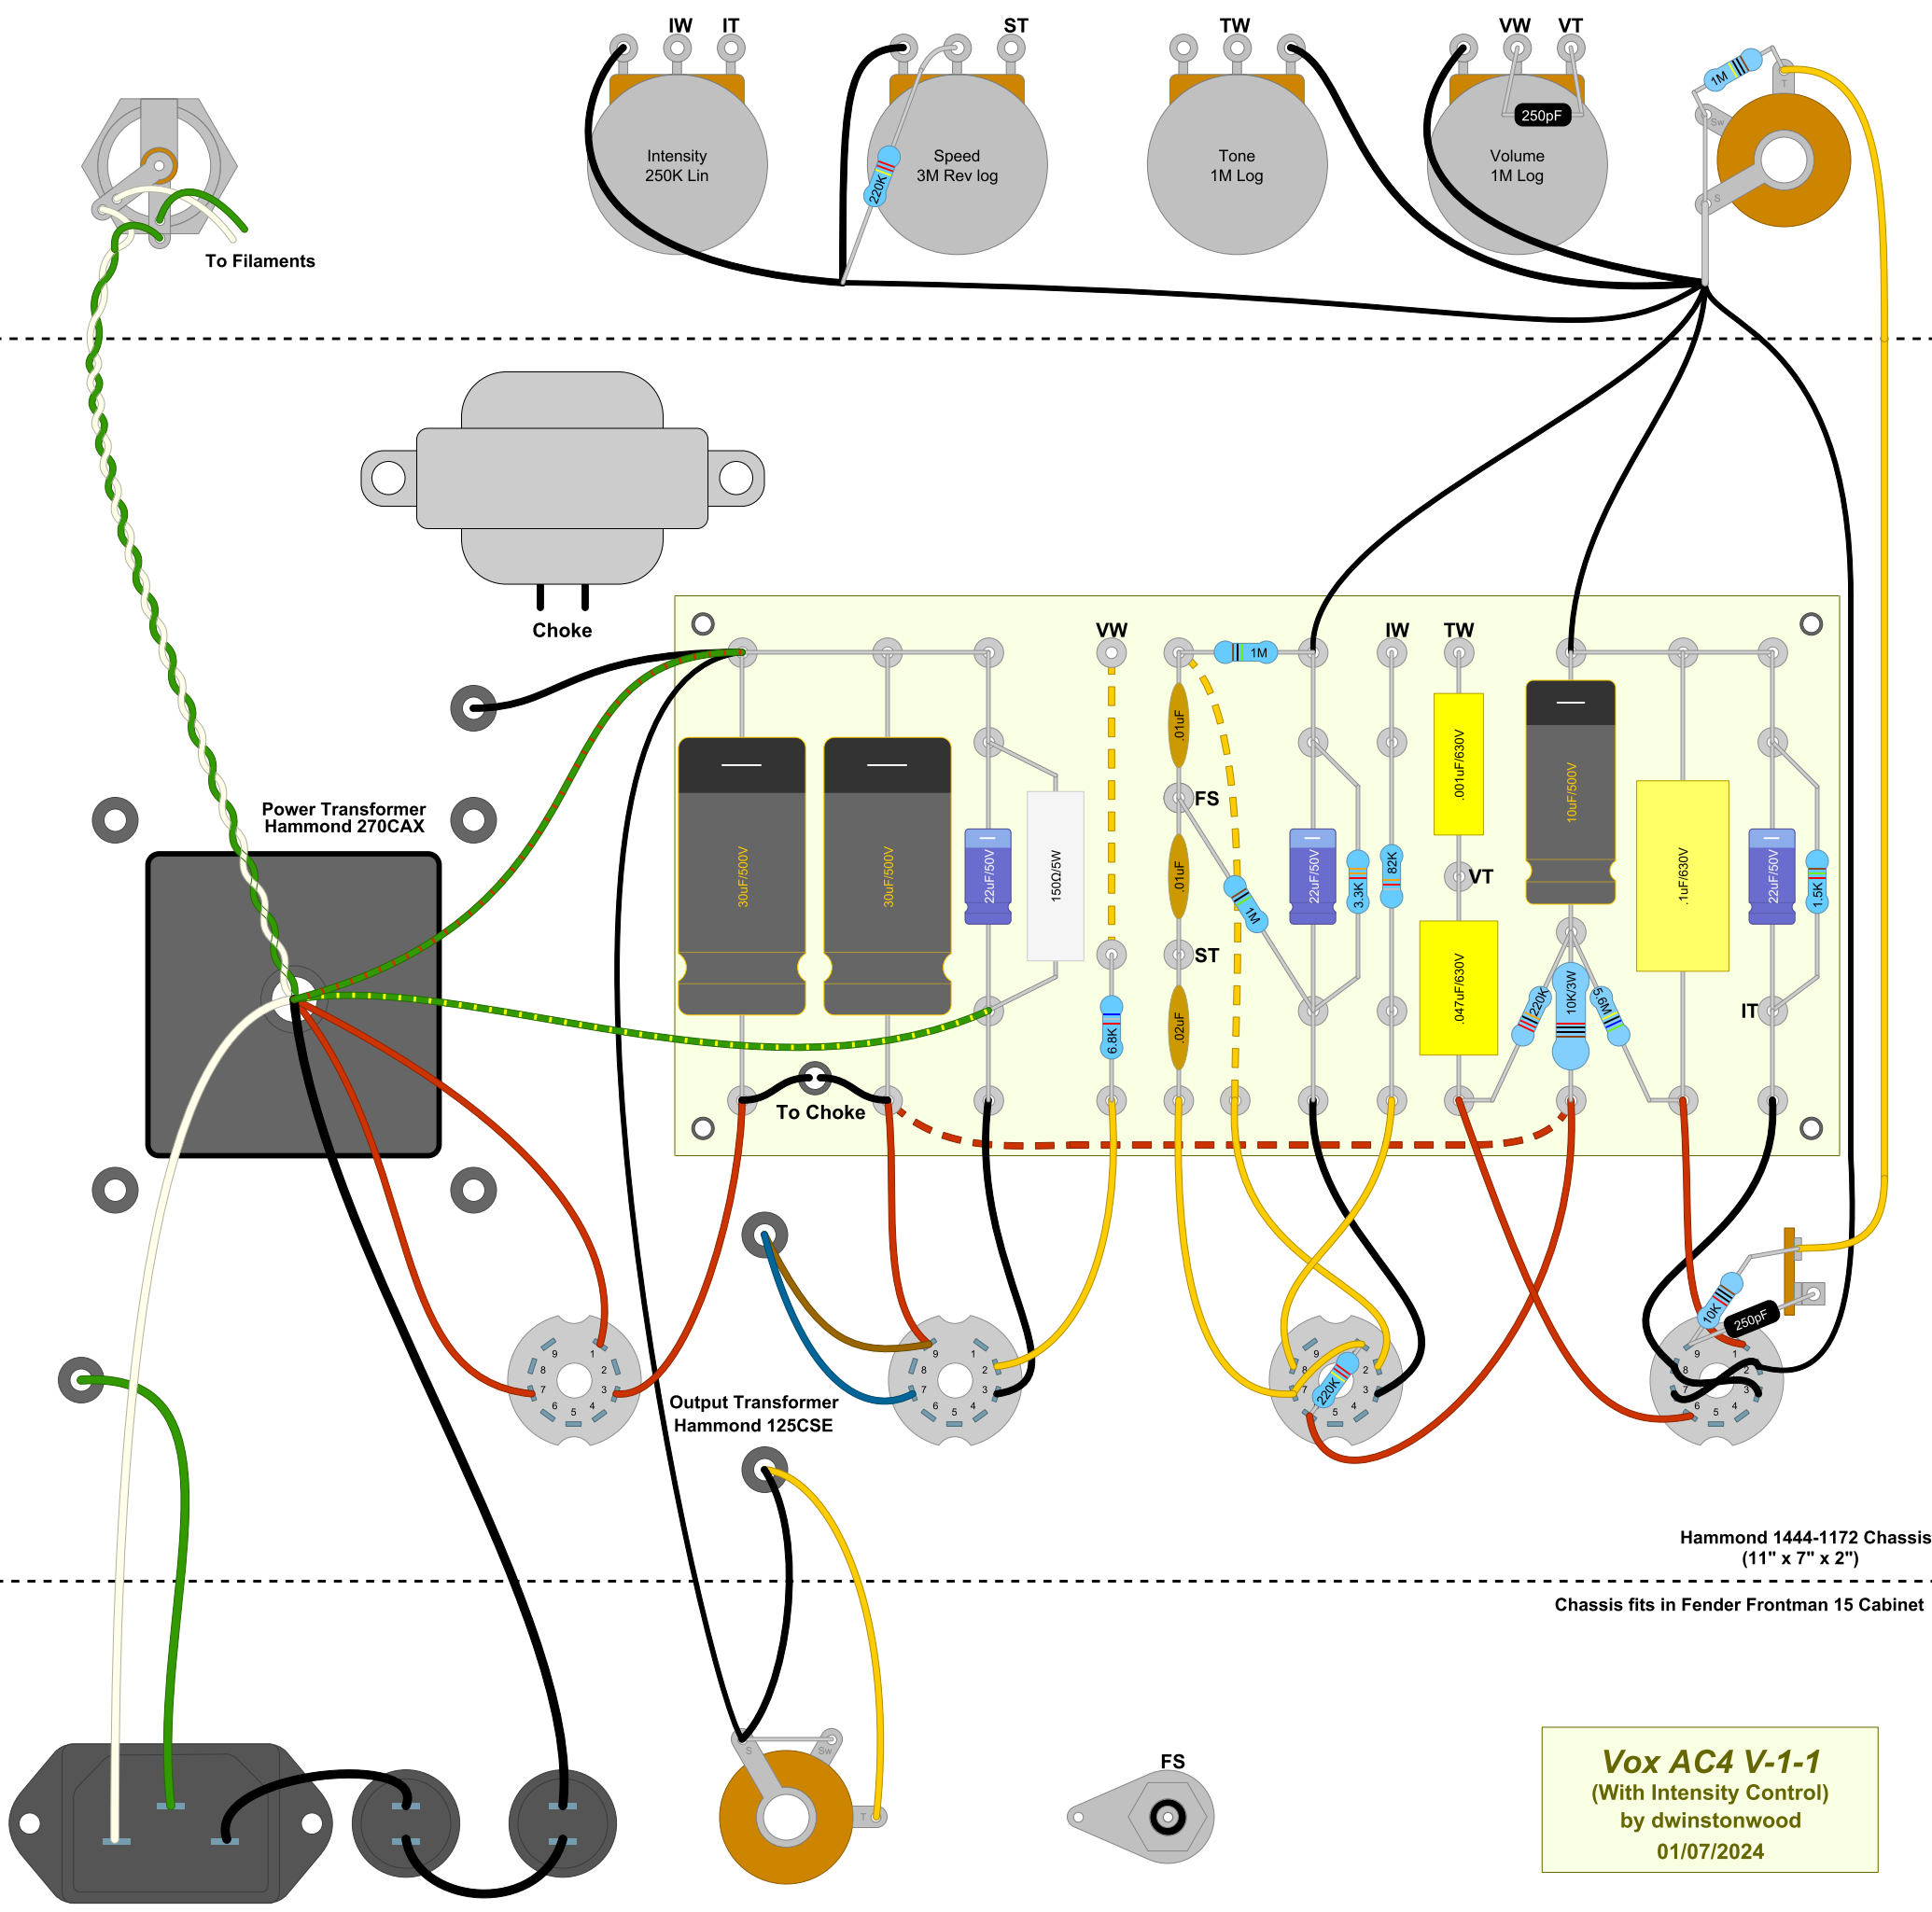

Vox AC4 V-1-1
 (With Intensity Control)
 Redrawn by dwinstonwood
 01/07/2024

To Filaments

Choke

Power Transformer
Hammond 270CAX

Output Transformer
Hammond 125CSE

To Choke

Hammond 1444-1172 Chassis
(11" x 7" x 2")

Chassis fits in Fender Frontman 15 Cabinet

Vox AC4 V-1-1
(With Intensity Control)
by dwinstonwood
01/07/2024