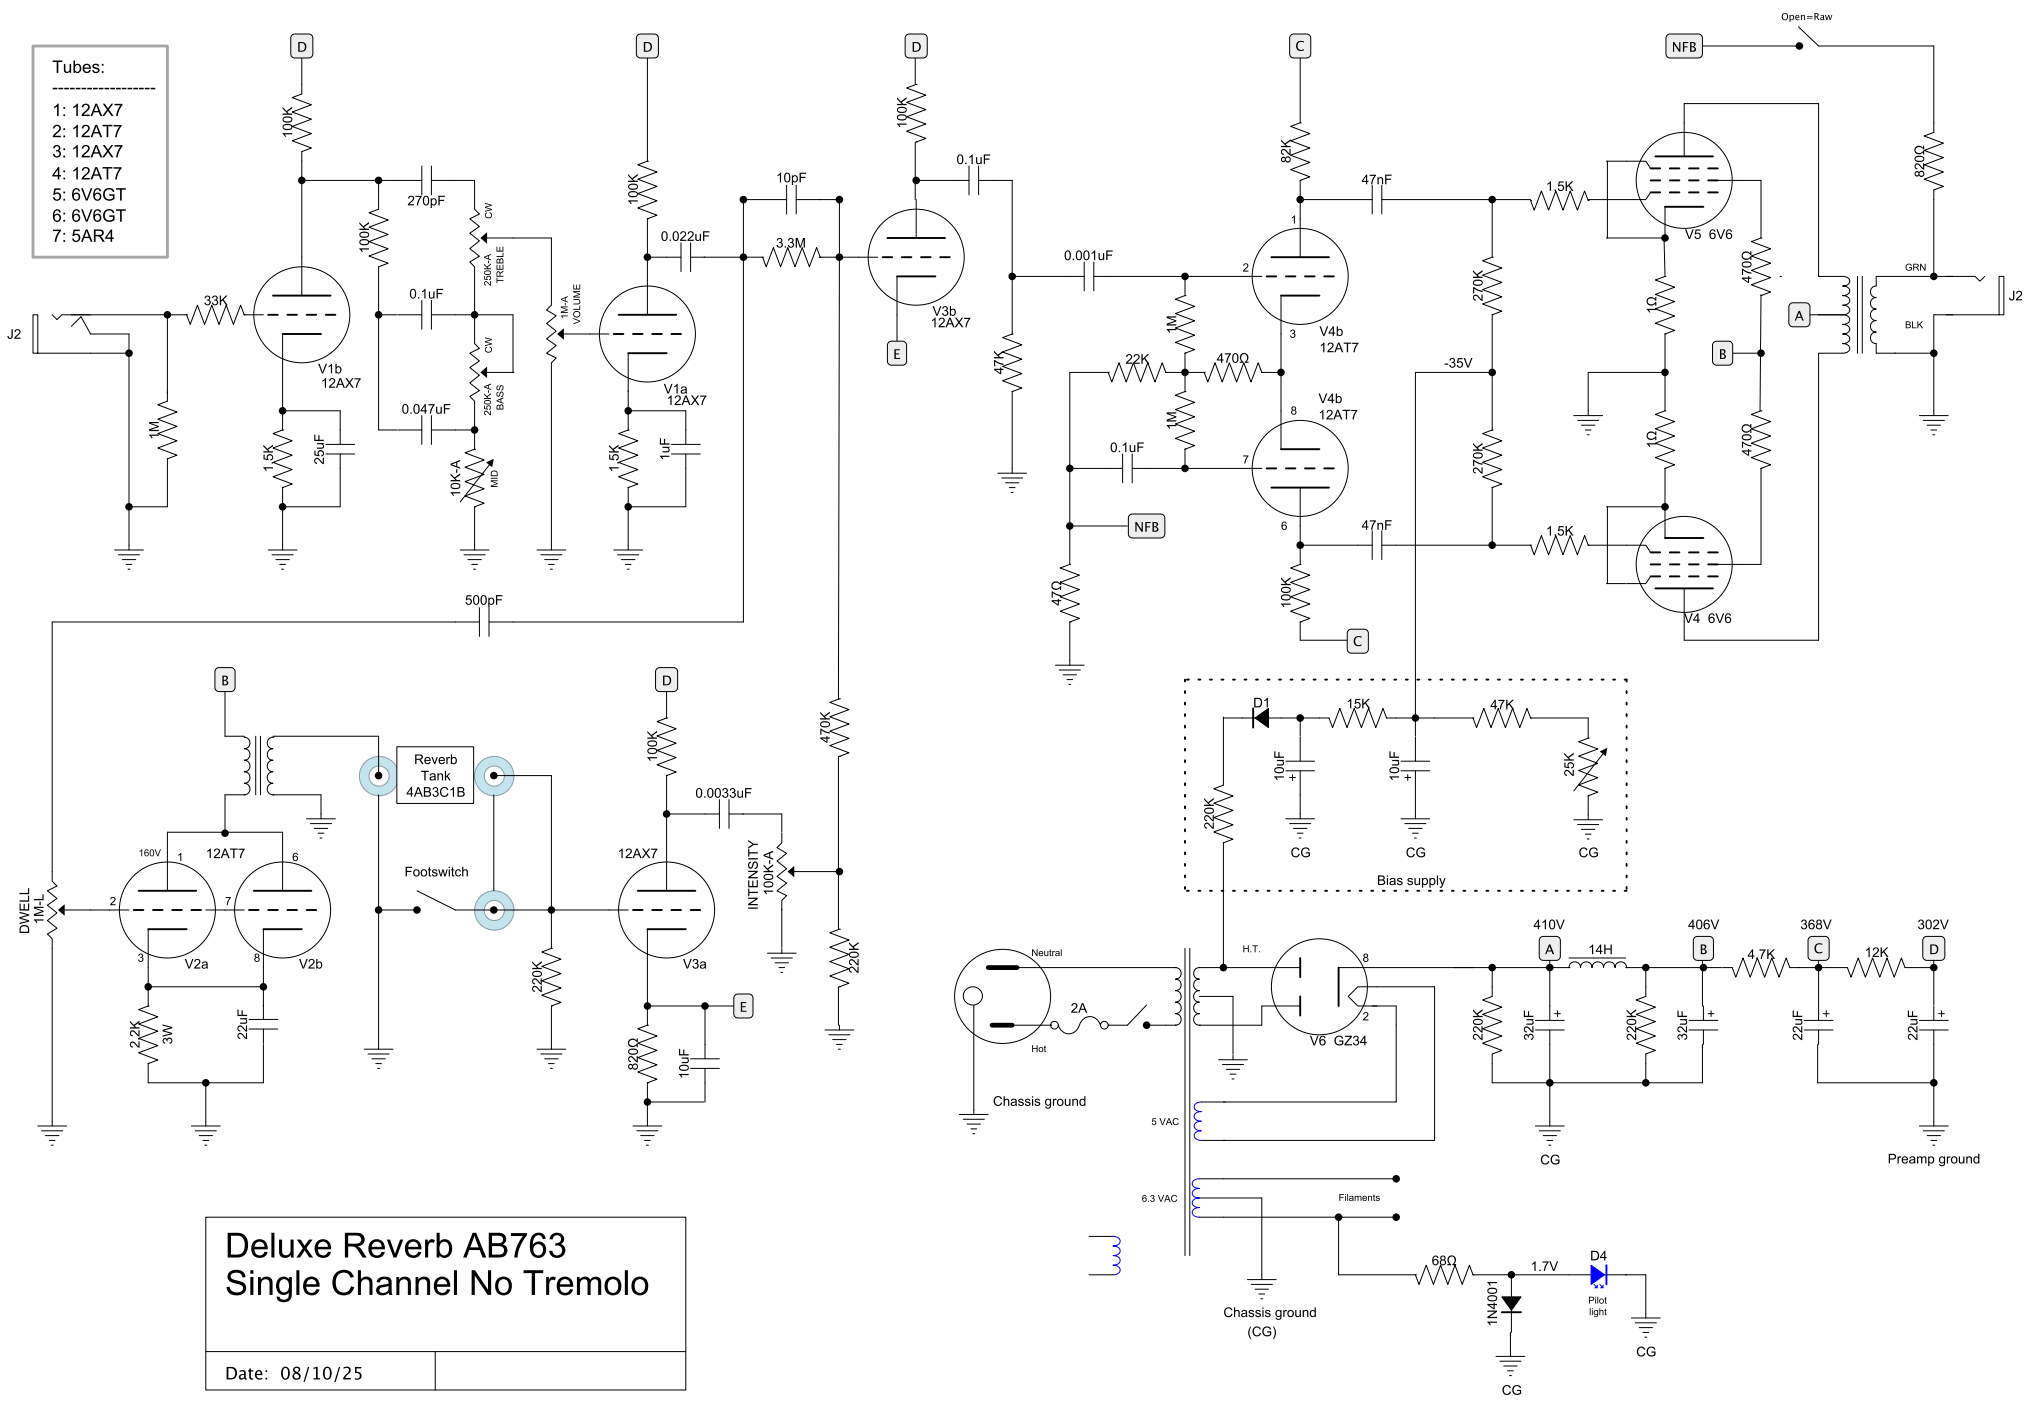

- Tubes:**
- 1: 12AX7
 - 2: 12AT7
 - 3: 12AX7
 - 4: 12AT7
 - 5: 6V6GT
 - 6: 6V6GT
 - 7: 5AR4

**Deluxe Reverb AB763
Single Channel No Tremolo**

Date: 08/10/25