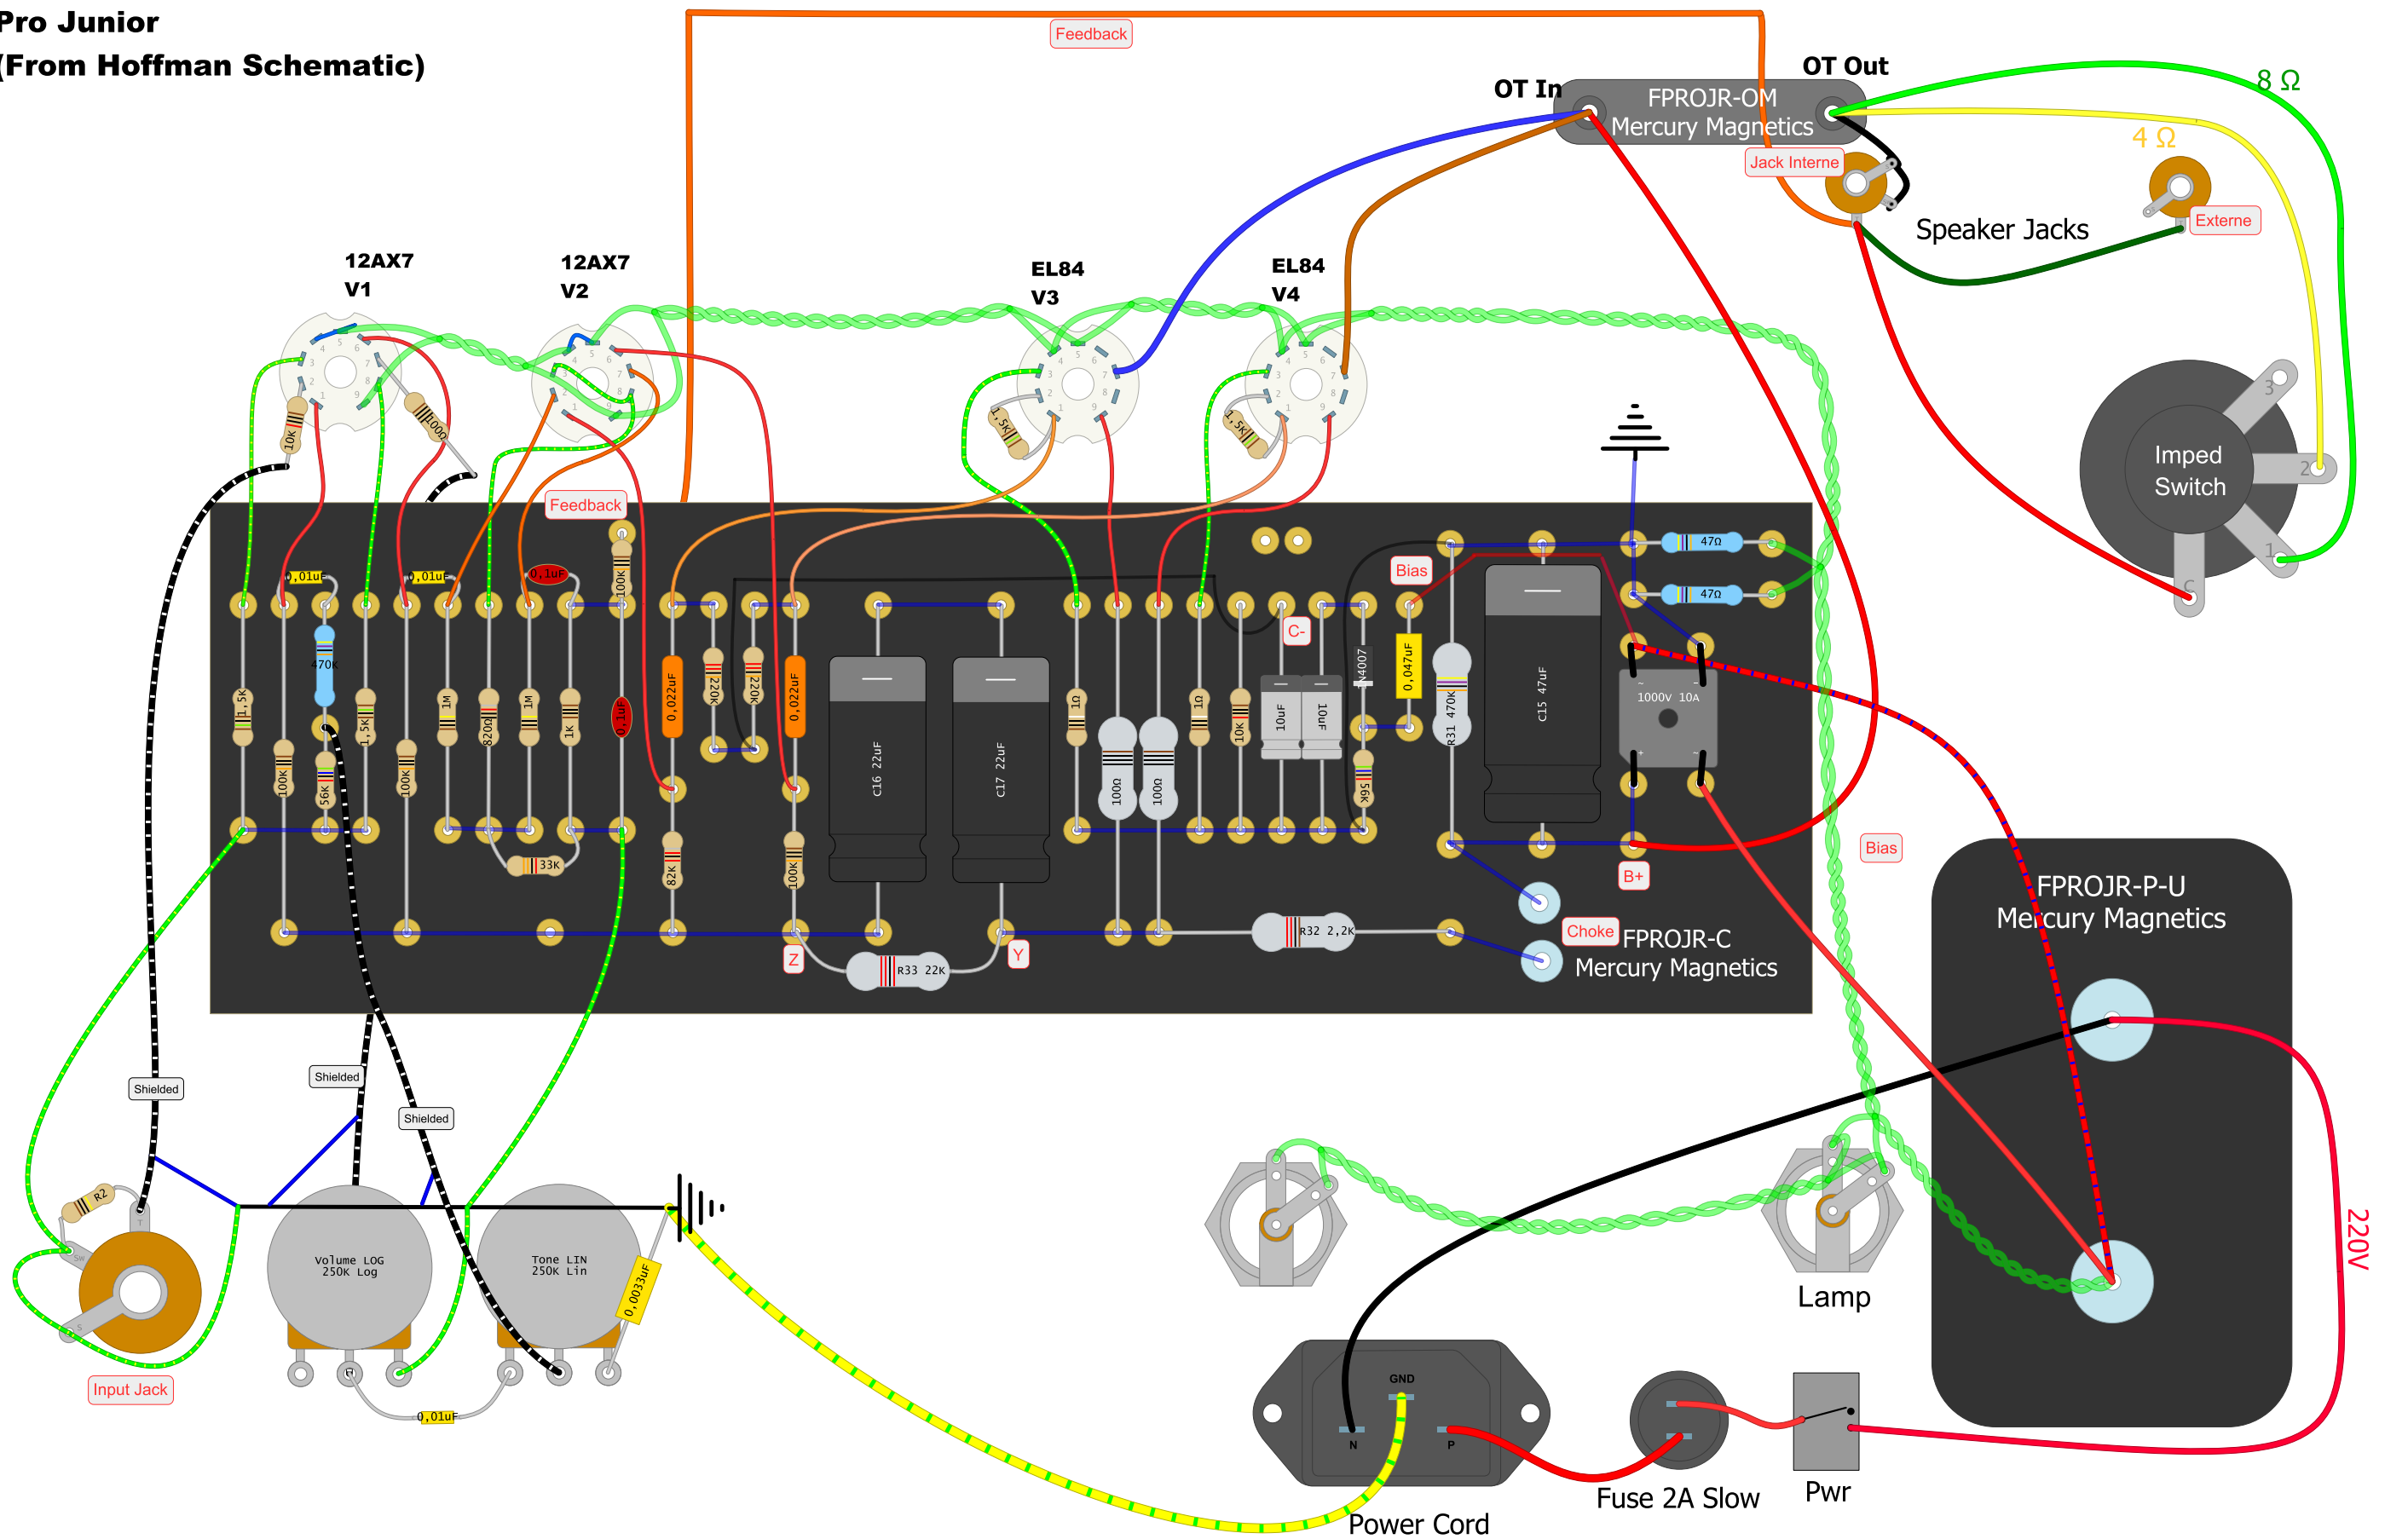

Pro Junior
(From Hoffman Schematic)

Power Cord
 Red = Phase
 Black = Neutre
 G/Y = Ground

220V

Imped Switch

Speaker Jacks

OT In
 FPROJR-OM
 Mercury Magnetics
 OT Out

FPROJR-P-U
 Mercury Magnetics

Fuse 2A Slow
 Pwr