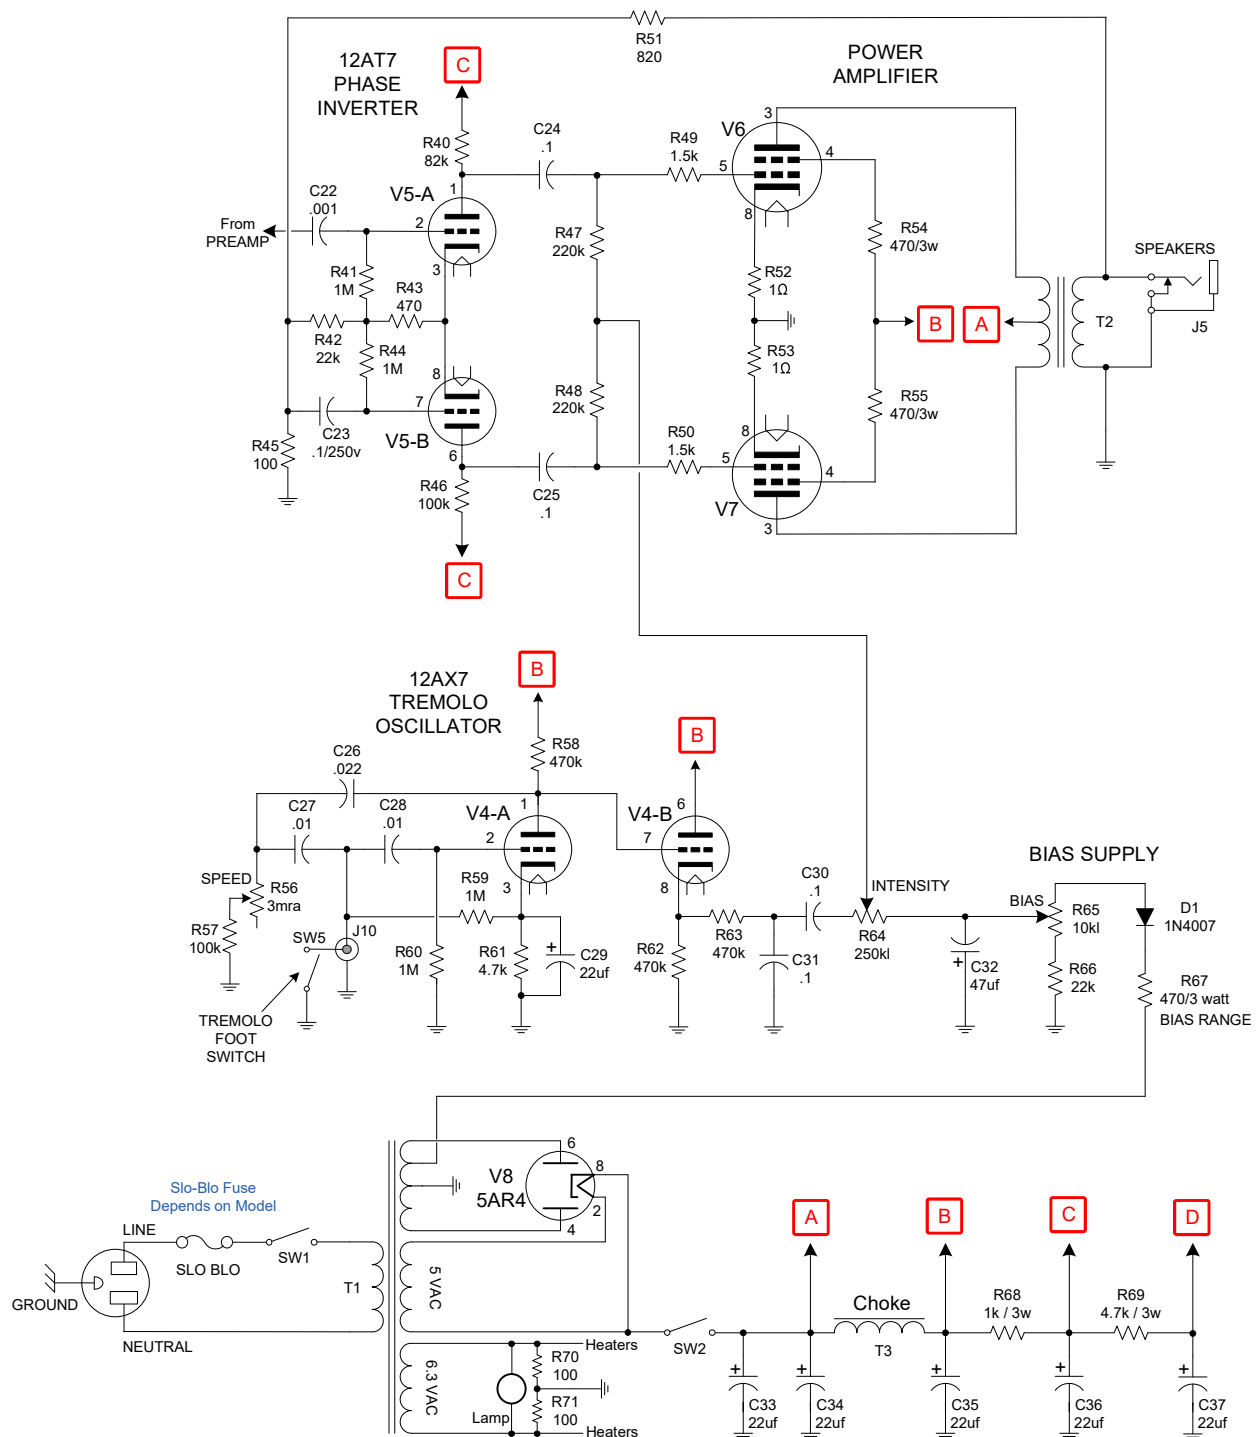

Hoffman AB763 - 1 channel
www.hoffmanamps.com

PREAMP and REVERB

Thanks to Sluckey on the Hoffmamps forum for creating the original schematic

Hoffman AB763 - 1 channel
www.hoffmanamps.com

POWER AMP, TREMOLO
 and POWER SUPPLY

Thanks to Sluckey on the Hoffmamps forum for creating the original schematic