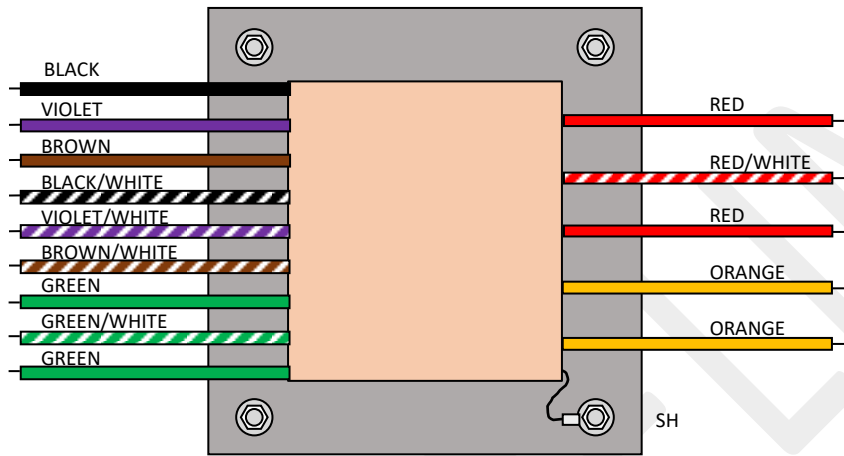

UNLESS OTHERWISE SPECIFIED		SIGNATURES		DATE	Pacific Audio Magnetics A division of Pacific Transformer Corp				
ALL DIMENSIONS IN INCHES DRAWING NOT TO SCALE		DRAWN BY	<i>Aurora A.</i>	8/9/2021	TITLE	POWER TRANSFORMER			
.X	± 0.063"					IN: DUAL 100/120V, @ 50/60 HZ		PART NUMBER	REV
.XX	± 0.031"					OUT: 570VCT @ .16A, 5V @ 3A, 6.3VCT @ 6A			
.XXX	± 0.015"	APPROVED BY	<i>Sean M.</i>	8/9/2021	CAGE	66827	9458B	-	
					SCALE	NONE	Uncontrolled When Printed	Page 1 of 1	