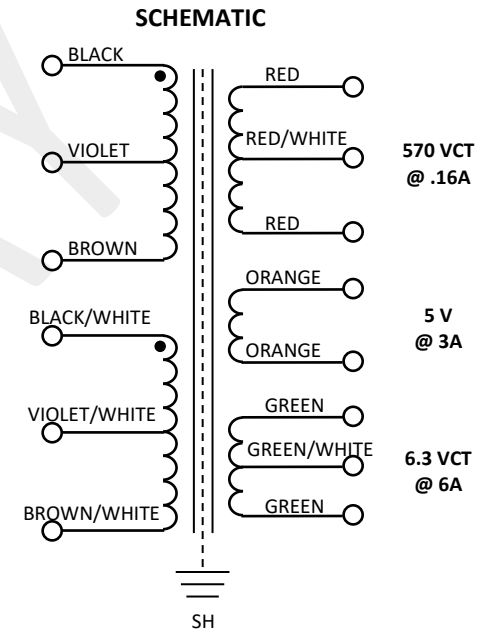

UNLESS OTHERWISE SPECIFIED		SIGNATURES		DATE	Pacific Audio Magnetics A division of Pacific Transformer Corp				
ALL DIMENSIONS IN INCHES DRAWING NOT TO SCALE		DRAWN BY	<i>Aurora A.</i>	8/9/2021	TITLE	POWER TRANSFORMER			
.X	± 0.063"					IN: DUAL 100/120V, @ 50/60 HZ		PART NUMBER	REV
.XX	± 0.031"					OUT: 570VCT @ .16A, 5V @ 3A, 6.3VCT @ 6A			
.XXX	± 0.015"	APPROVED BY	<i>Sean M.</i>	8/9/2021	CAGE	66827	9458B	-	
					SCALE	NONE	Uncontrolled When Printed	Page 1 of 1	