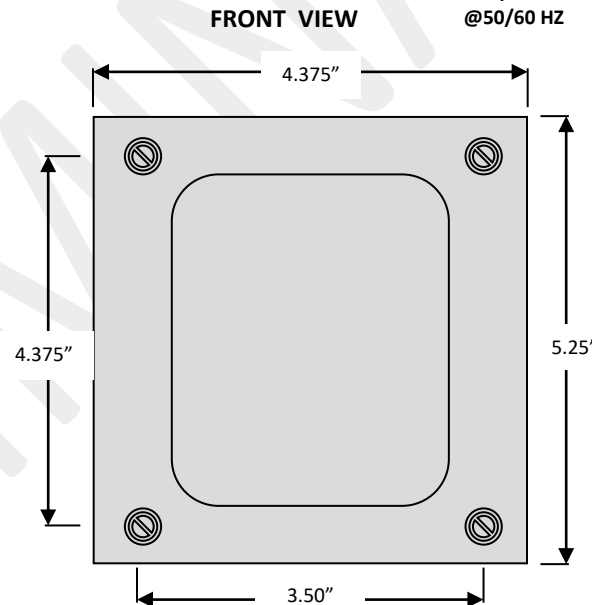

UNLESS OTHERWISE SPECIFIED		SIGNATURES		DATE	Pacific Audio Magnetics A division of Pacific Transformer Corp				
ALL DIMENSIONS IN INCHES DRAWING NOT TO SCALE		DRAWN BY	<i>Aurora A.</i>	8/9/2021	TITLE	POWER TRANSFORMER			
.X	± 0.063"					IN: DUAL 100/120V, @ 50/60 HZ		PART NUMBER	REV
.XX	± 0.031"					OUT: 570VCT @ .16A, 5V @ 3A, 6.3VCT @ 6A			
.XXX	± 0.015"	APPROVED BY	<i>Sean M.</i>	8/9/2021	CAGE	66827	9458B	-	
					SCALE	NONE	Uncontrolled When Printed	Page 1 of 1	