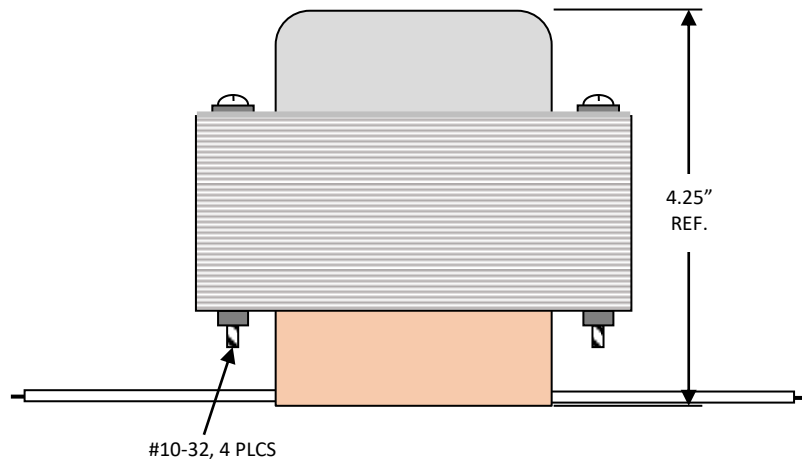

UNLESS OTHERWISE SPECIFIED		SIGNATURES		DATE	Pacific Audio Magnetics A division of Pacific Transformer Corp				
ALL DIMENSIONS IN INCHES DRAWING NOT TO SCALE		DRAWN BY	<i>Aurora A.</i>	8/9/2021	TITLE	POWER TRANSFORMER			
.X	± 0.063"					IN: DUAL 100/120V, @ 50/60 HZ		PART NUMBER	REV
.XX	± 0.031"					OUT: 570VCT @ .16A, 5V @ 3A, 6.3VCT @ 6A			
.XXX	± 0.015"	APPROVED BY	<i>Sean M.</i>	8/9/2021	CAGE	66827	9458B	-	
					SCALE	NONE	Uncontrolled When Printed	Page 1 of 1	