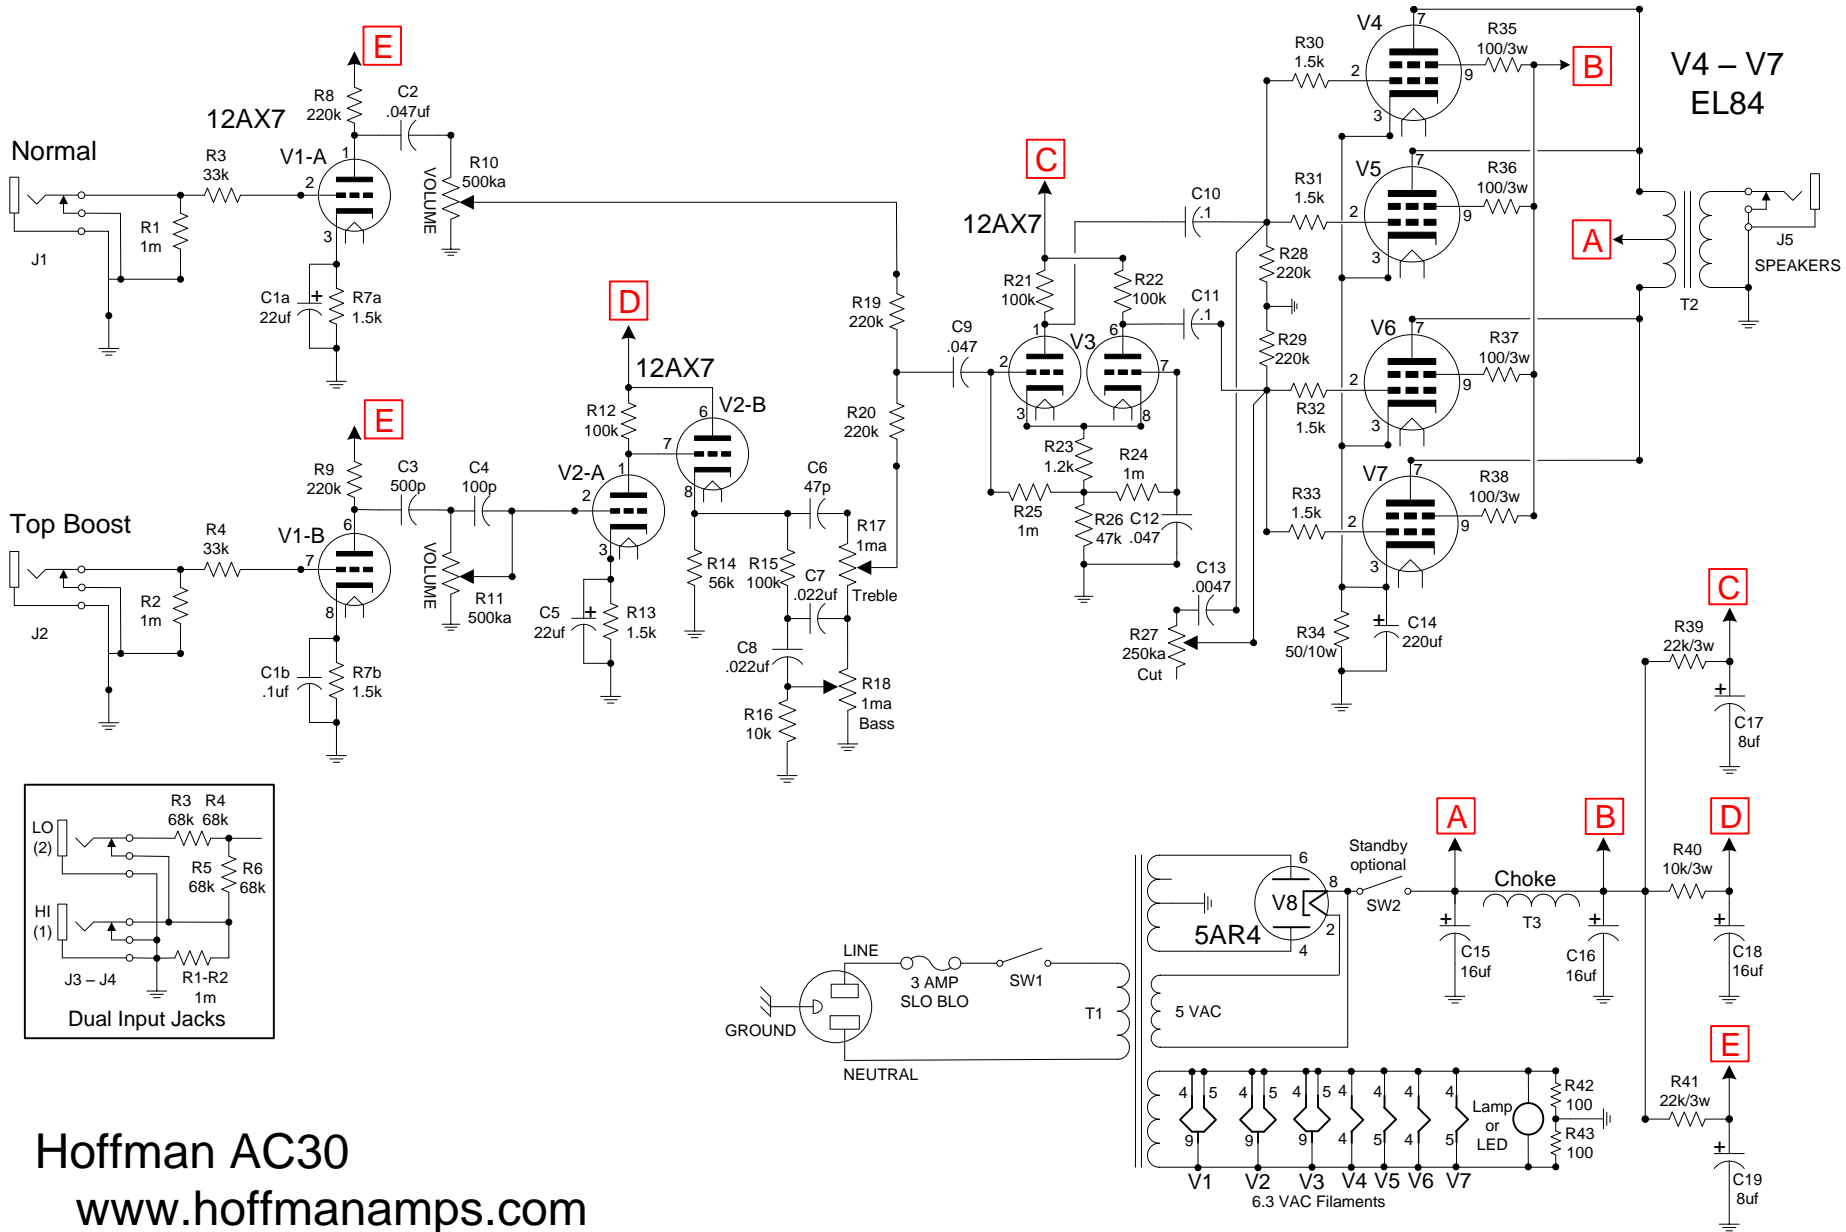

Clickable Links

- [Hoffman Amplifiers parts catalog](#)
- [EL34 World Tube amp Library page](#)
- [Hoffman Layout diagram hookup information](#)

Hoffman AC30
www.hoffmanamps.com

Hoffman AC30

www.hoffmanamps.com

Normal and Top boost channel – No tremolo channel