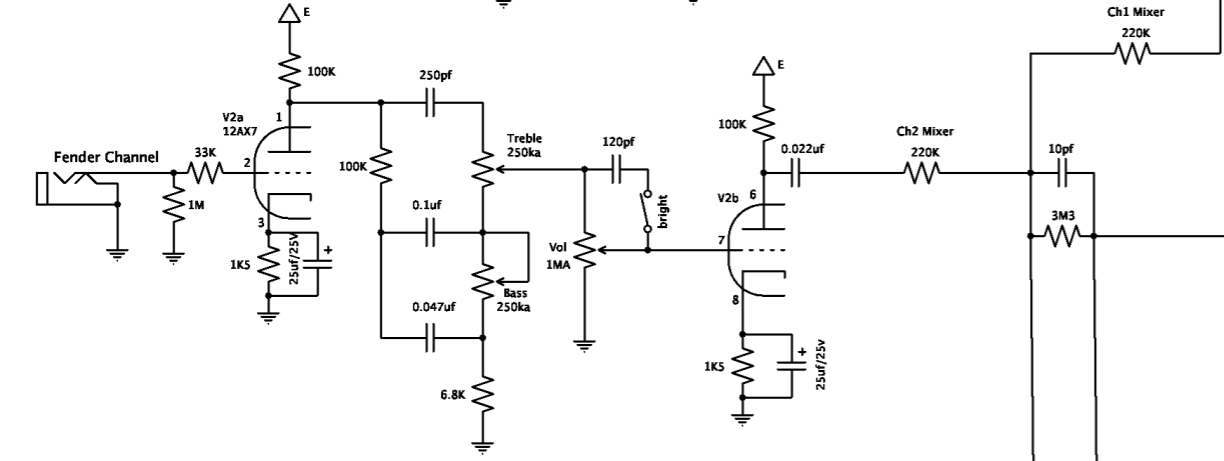

Robinett's Way of adding Reverb to both channels of an AB763

Reverb Recovery Gain Stage

Master Volume Added

Note: Dropping Resistors TBD