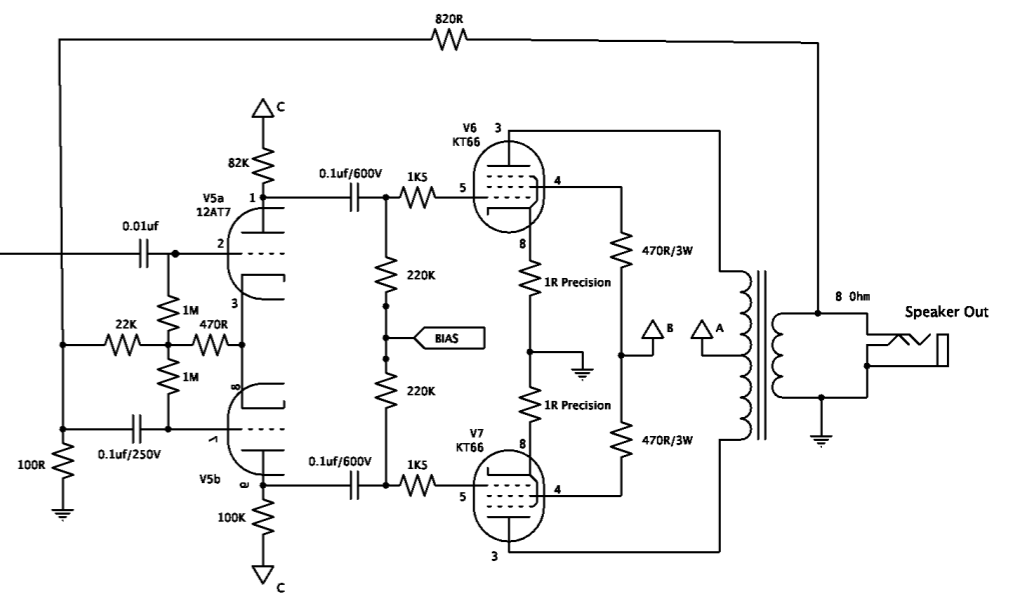

Robinett's Way of adding Reverb to both channels of an AB763

Reverb Recovery Gain Stage

Master Volume Added

Note: Dropping Resistors TBD