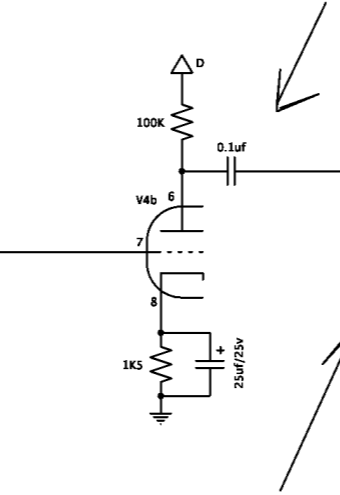

Robinett's Way of adding Reverb to both channels of an AB763

Reverb Recovery Gain Stage

Master Volume Added

Note: Dropping Resistors TBD