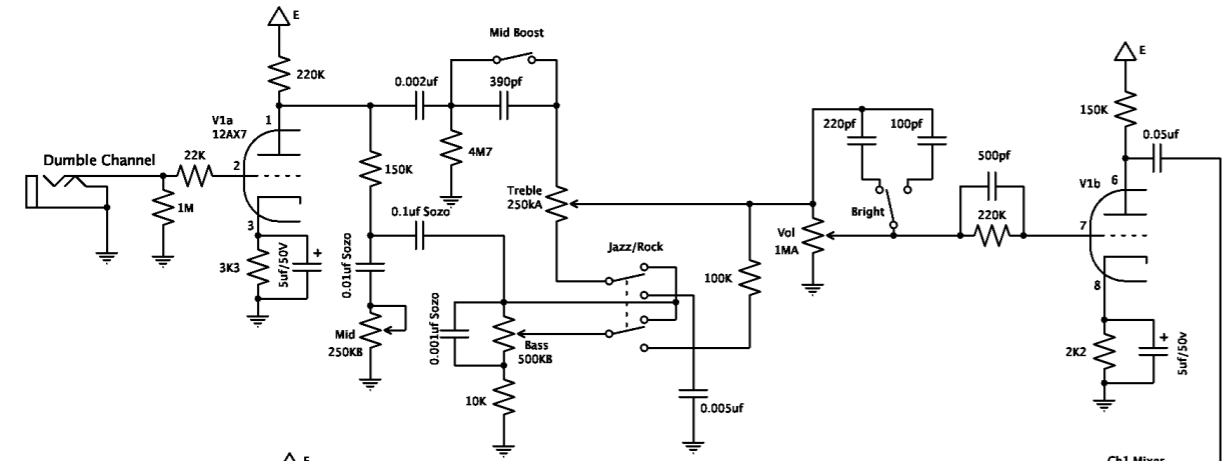

Robinett's Way of adding Reverb to both channels of an AB763

Reverb Recovery Gain Stage

Master Volume Added

Note: Dropping Resistors TBD