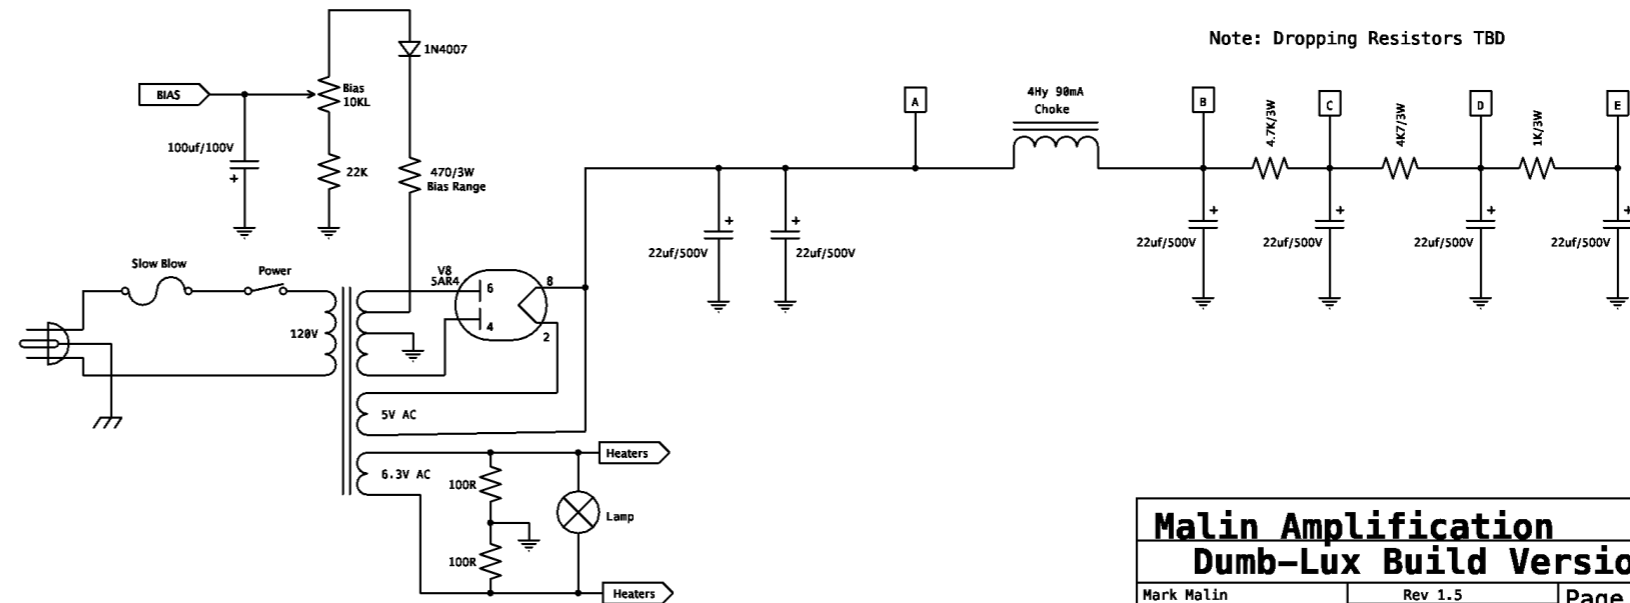

Robinett's Way of adding Reverb to both channels of an AB763

Reverb Recovery Gain Stage

Master Volume Added

Note: Dropping Resistors TBD