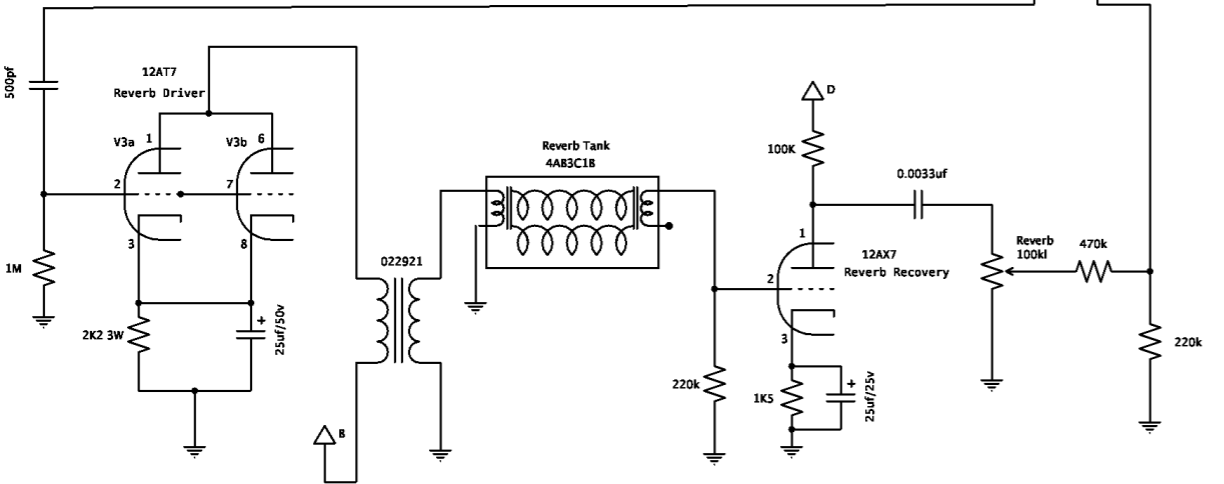

Robinett's Way of adding Reverb to both channels of an AB763

Reverb Recovery Gain Stage

Master Volume Added

Note: Dropping Resistors TBD