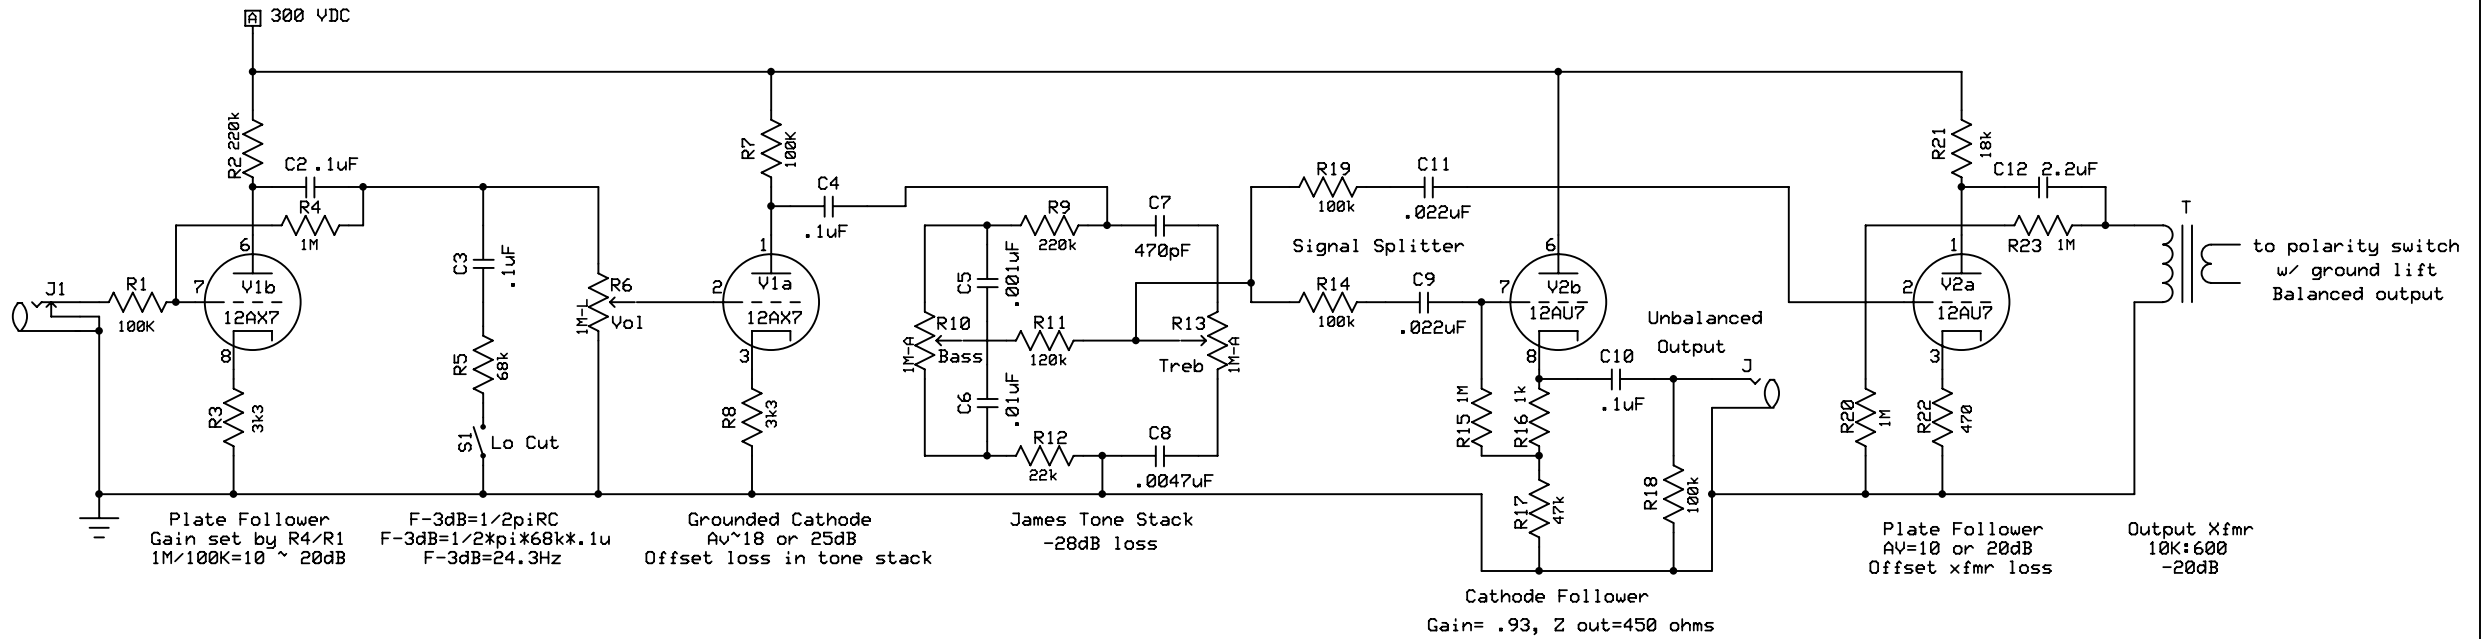

C1
 470pF
 Not Used
 Bright Cap
 Parallel w/ R1

S.T.A.C.		
Kelsey Bass		
R. Smith	Rev 1.0	Page # or name
	1/4/2010	