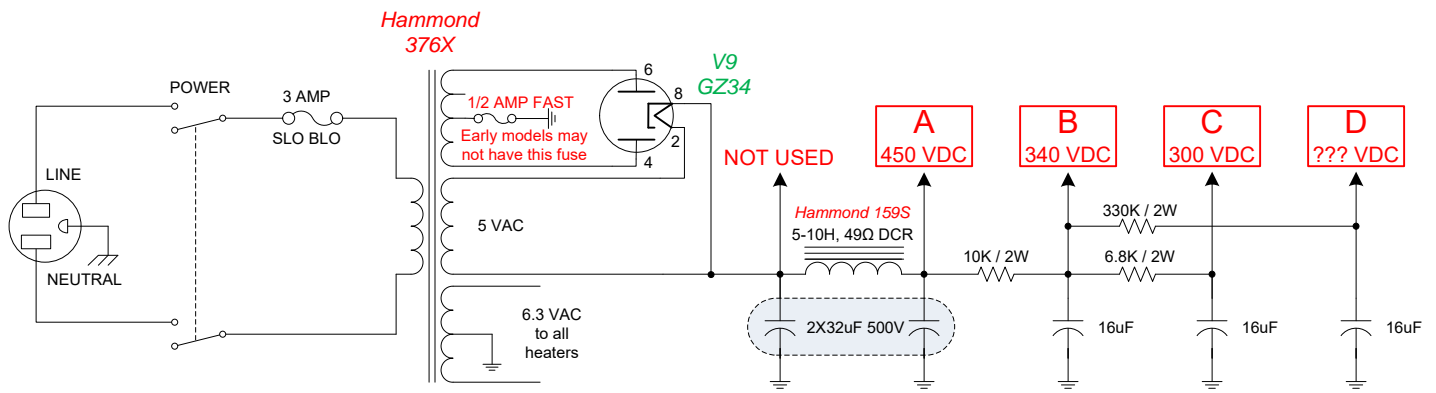

# SELMER ZODIAC TWIN 30 (single channel)

Drawn by sluckey 05/14/2026

TREMOLO SIGNAL →

# SELMER ZODIAC TWIN 30 (single channel sans tone switch)

Drawn by sluckey 05/21/2026