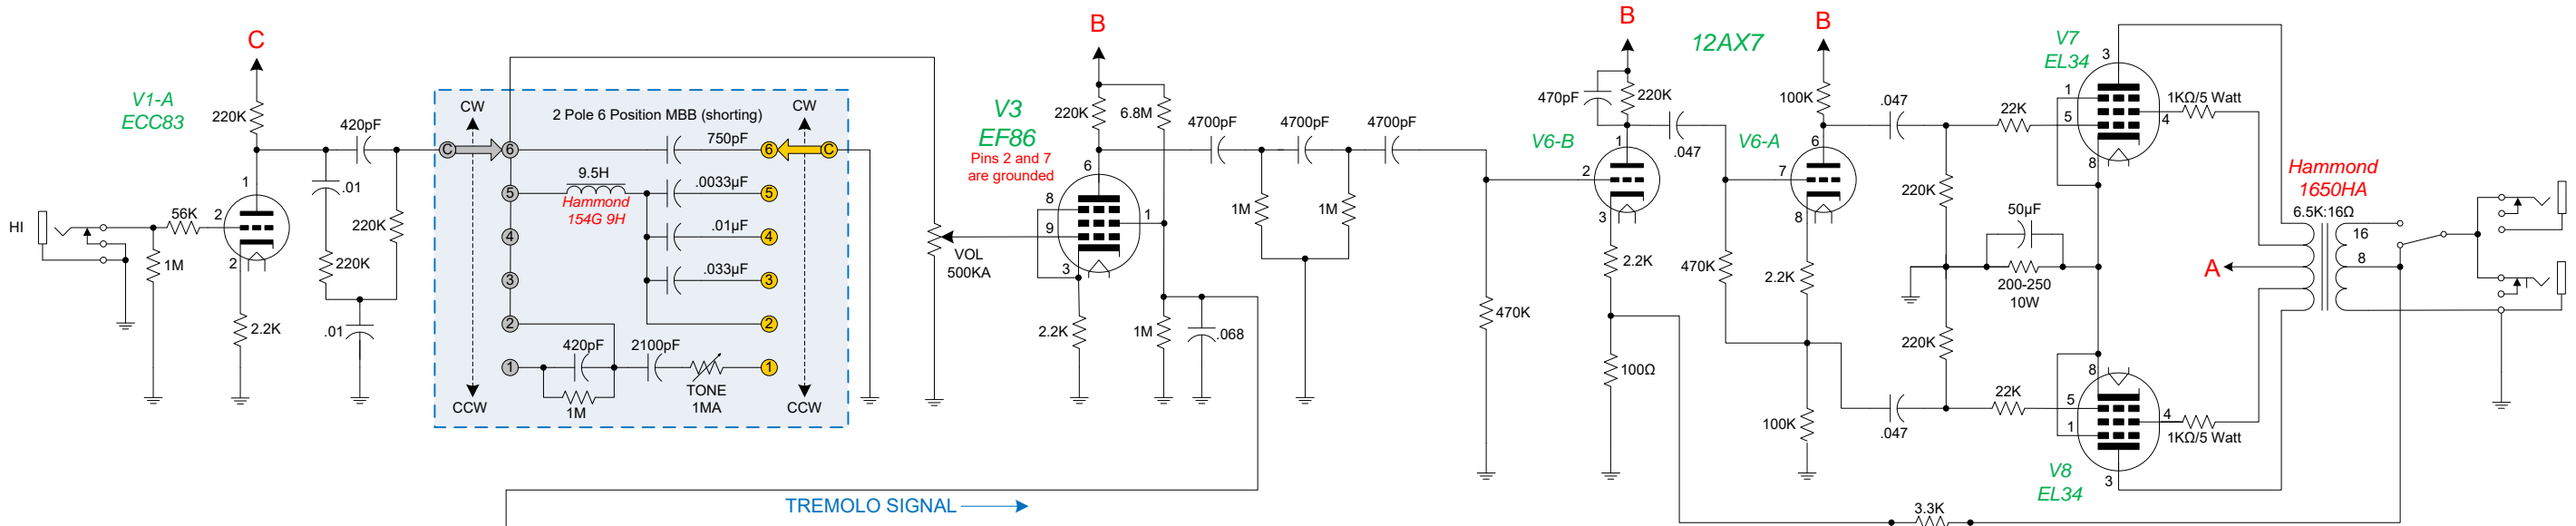

# SELMER ZODIAC TWIN 30 (single channel)

Drawn by sluckey 05/14/2026

TREMOLO SIGNAL →

# SELMER ZODIAC TWIN 30 (single channel sans tone switch)

Drawn by sluckey 05/21/2026