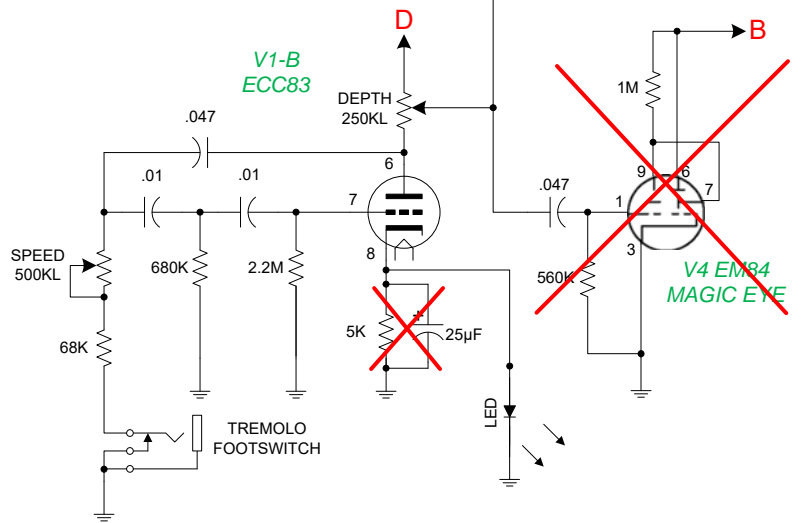

# SELMER ZODIAC TWIN 30 (single channel)

Drawn by sluckey 05/14/2026

TREMOLO SIGNAL →

# SELMER ZODIAC TWIN 30 (single channel sans tone switch)

Drawn by sluckey 05/21/2026