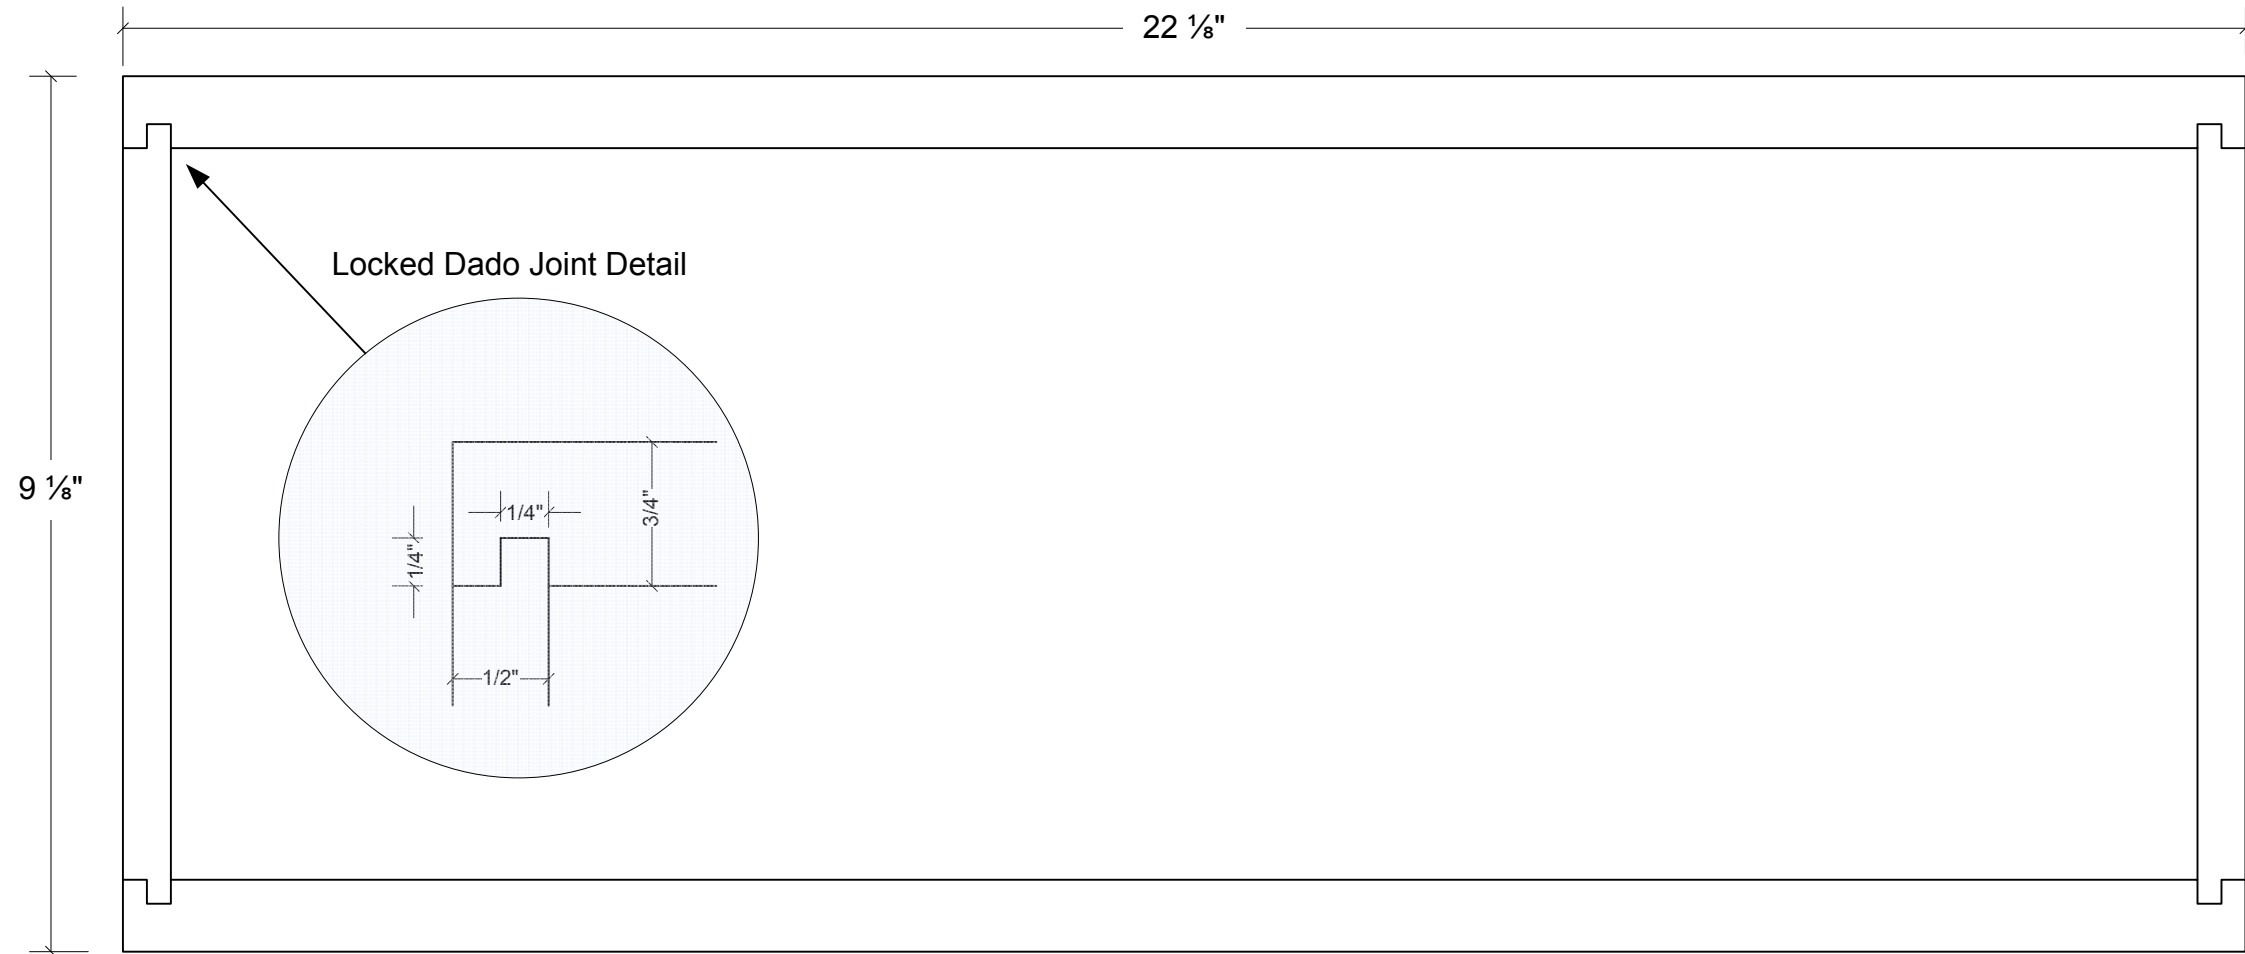

Magnatone M10-A Cabinet (Top View)

Note. Bottom panel dimensions are 22 1/8" X 9 1/8" X 1/2"

Magnatone M10-A Cabinet (Side and Rear View)

Side View

Rear Panel View