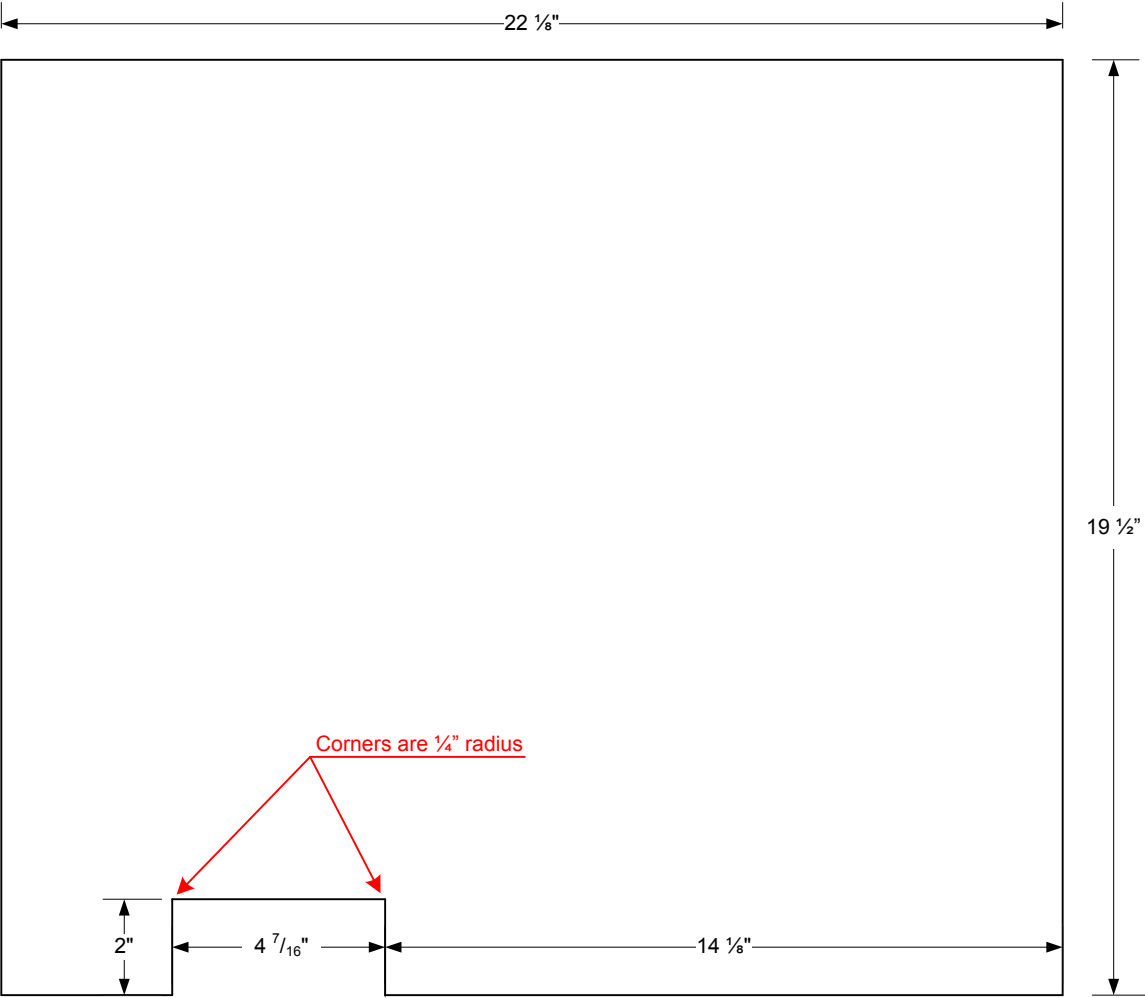

Magnatone M10-A Cabinet (Top View)

Note. Bottom panel dimensions are 22 1/8" X 9 1/8" X 1/2"

Magnatone M10-A Cabinet (Side and Rear View)

Side View

Rear Panel View