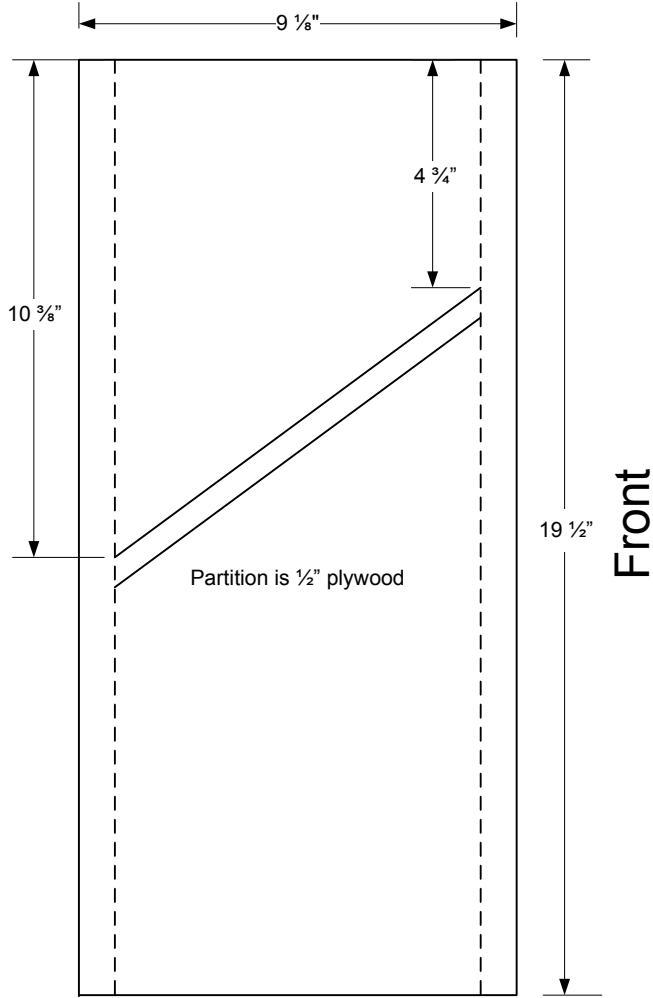

Magnatone M10-A Cabinet (Top View)

Note. Bottom panel dimensions are 22 1/8" X 9 1/8" X 1/2"

Magnatone M10-A Cabinet (Side and Rear View)

Side View

Rear Panel View