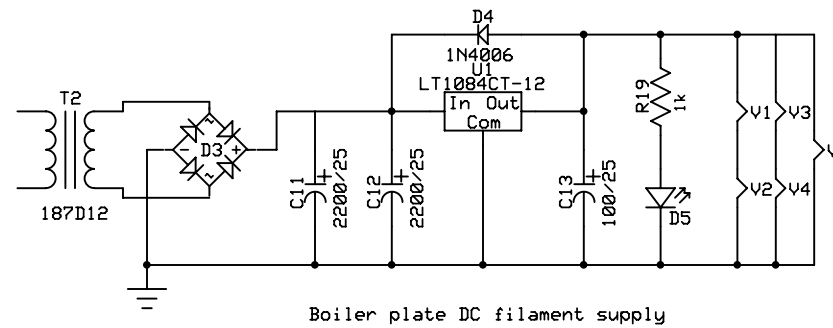

B+ power supply estimated for 2 channels

S.T.A.C.		
MX10 Ripoff		
R Smith	Rev 1.0	Page # or name
	6/26/2010	