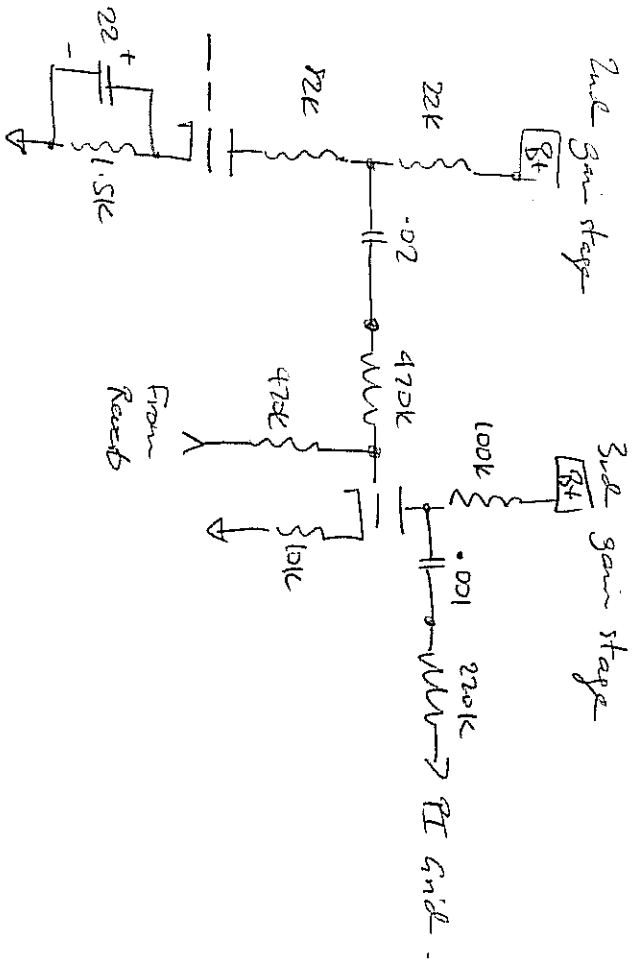

Heritage 'Patrist' 200F

ORIGINAL

MODDED WITH 'DRIVE'

Rob Bozic