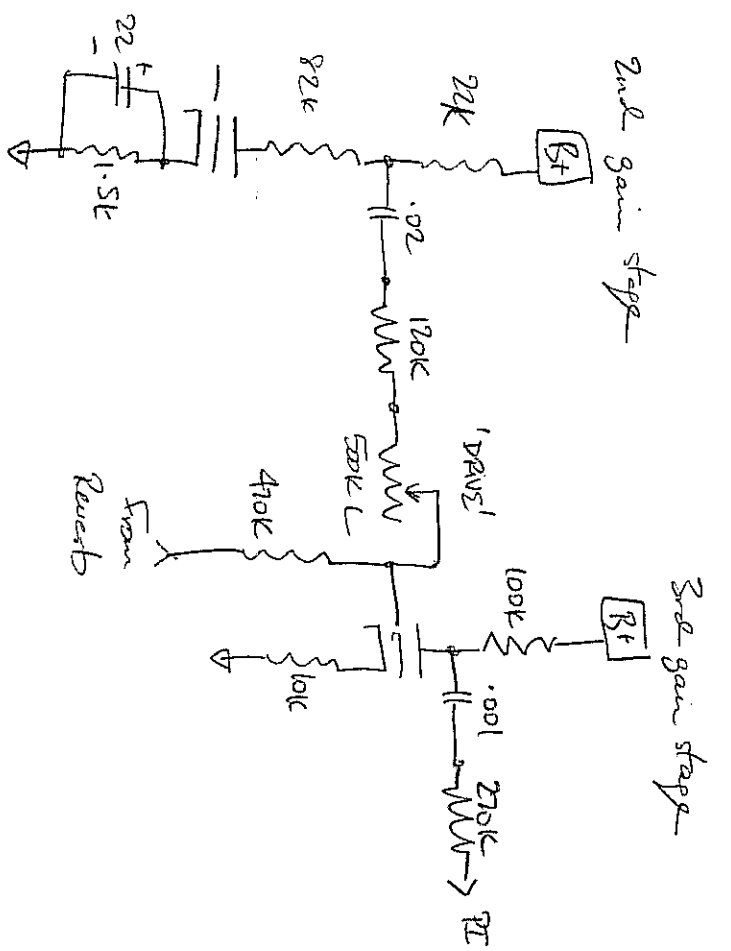

Heritage 'Patrist' 200F

ORIGINAL

MODDED WITH 'DRIVE'

Rob Bozic