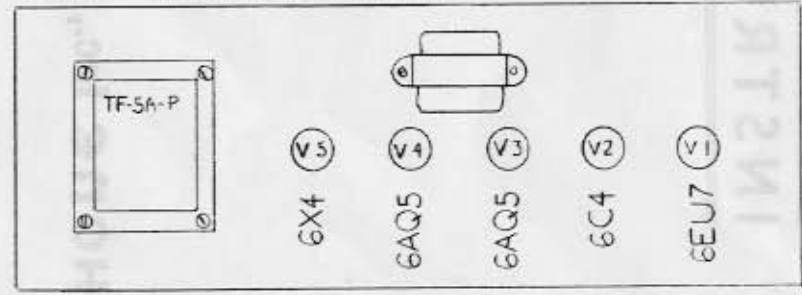

EA-50

DC. VOLTAGES MEASURED TO GROUND WITH V.T.V.M.

TUBE LOCATION CHART

110-125 VOLTS
50-60 CYCLES