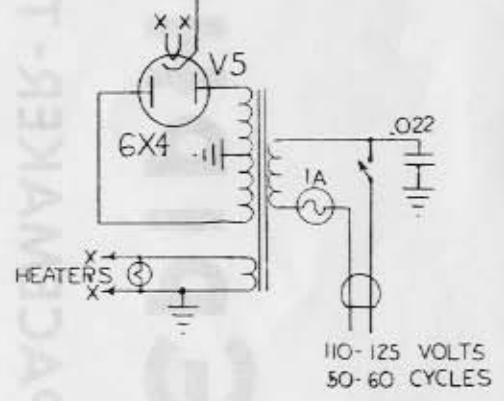

EA-50

DC. VOLTAGES MEASURED TO GROUND WITH V.T.V.M.

TUBE LOCATION CHART

110-125 VOLTS
50-60 CYCLES