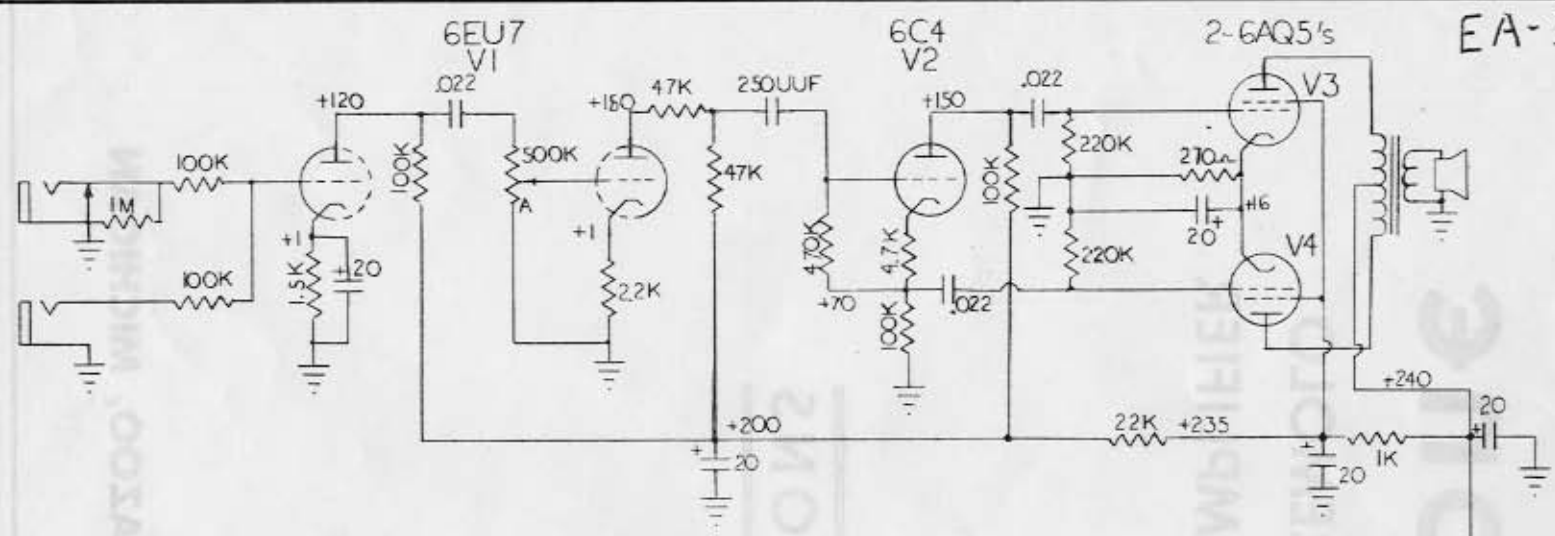

EA-50

DC. VOLTAGES MEASURED TO GROUND WITH V.T.V.M.

TUBE LOCATION CHART

110-125 VOLTS
50-60 CYCLES