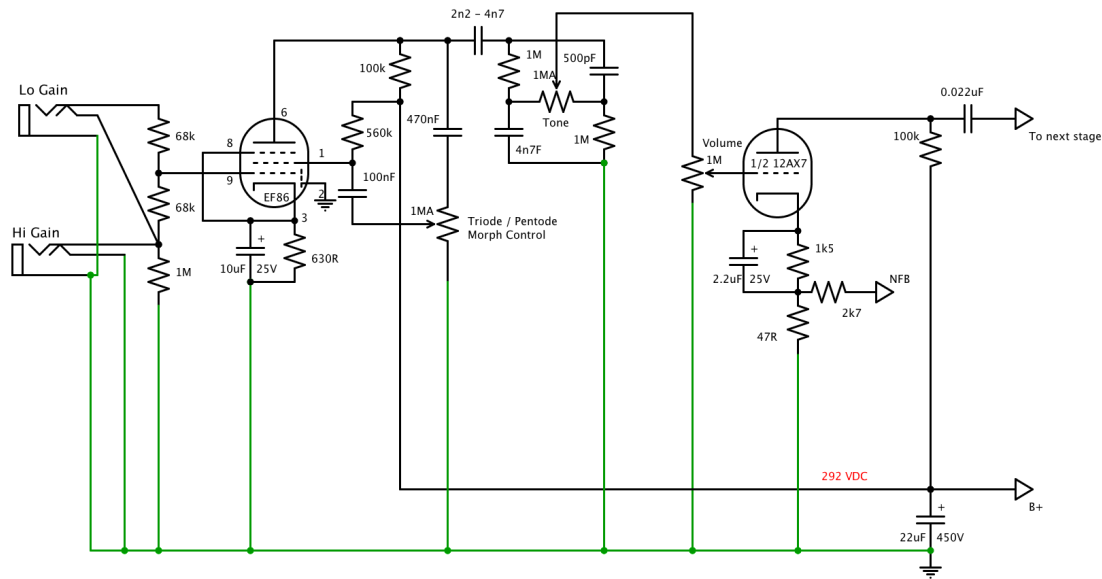

The Context

(tested and it works pretty good as a mid scoop with wide range)

Hump/scoop control concept

(using my scaled values from above for Big Muff, but incorporating 'AMZ' style mods - also scaled)

EF86 with Big Muff TS		
Looking for Mid-scoop to hump?		
tubeswell	Rev 1.0	Page #
	2011-05-15	