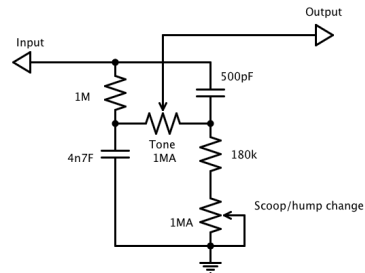

The Context

(tested and it works pretty good as a mid scoop with wide range)

Hump/scoop control concept

(using my scaled values from above for Big Muff, but incorporating 'AMZ' style mods - also scaled)

EF86 with Big Muff TS		
Looking for Mid-scoop to hump?		
tubeswell	Rev 1.0	Page #
	2011-05-15	