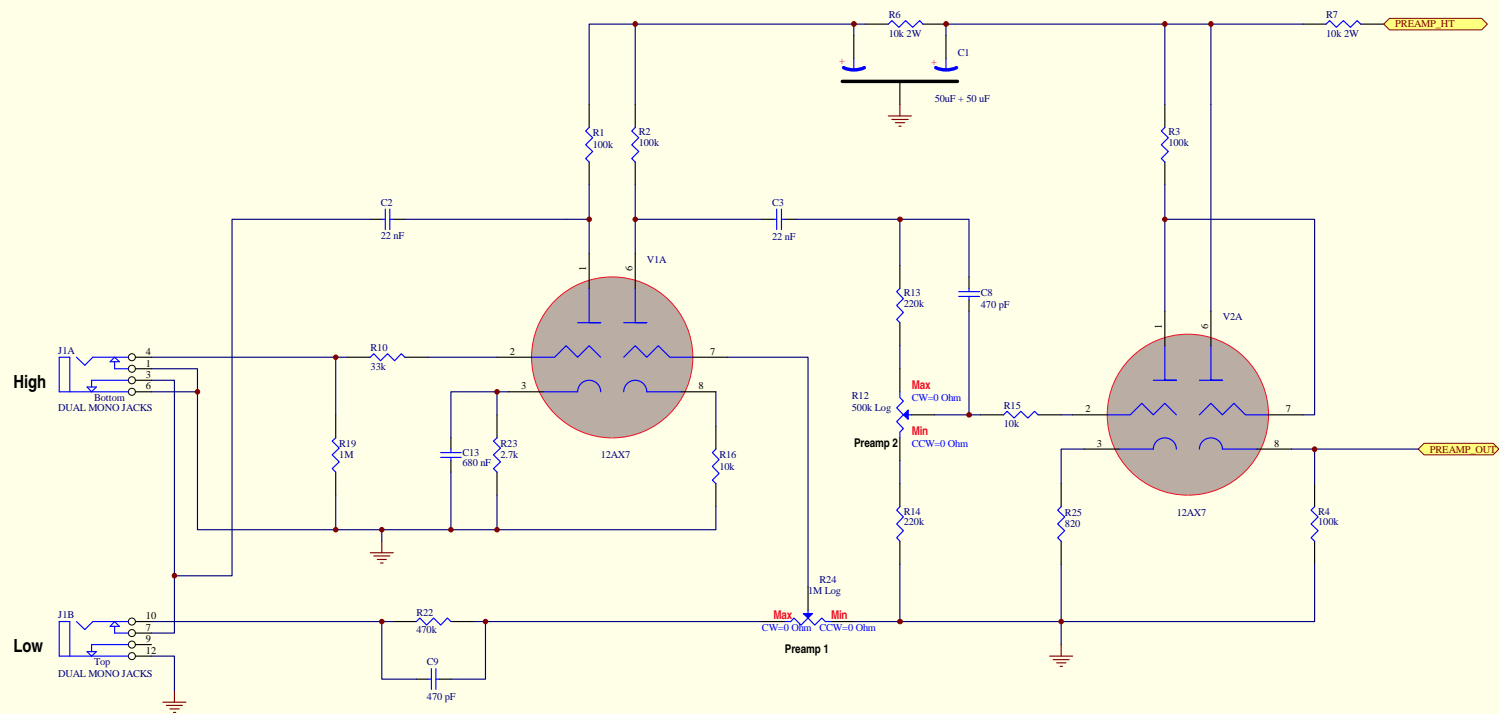

Preamp

Effects Loop

Tone Stack

Output

Power

Heaters

V6B
12AX7

HEATER_B 4
HEATER_A 9
HEATER_B 5

V1B
12AX7

HEATER_B 4
HEATER_A 9
HEATER_B 5

V2B
12AX7

HEATER_B 4
HEATER_A 9
HEATER_B 5

V3B
12AX7

HEATER_B 4
HEATER_A 9
HEATER_B 5

V4B
6550

HEATER_B 2
HEATER_A 7