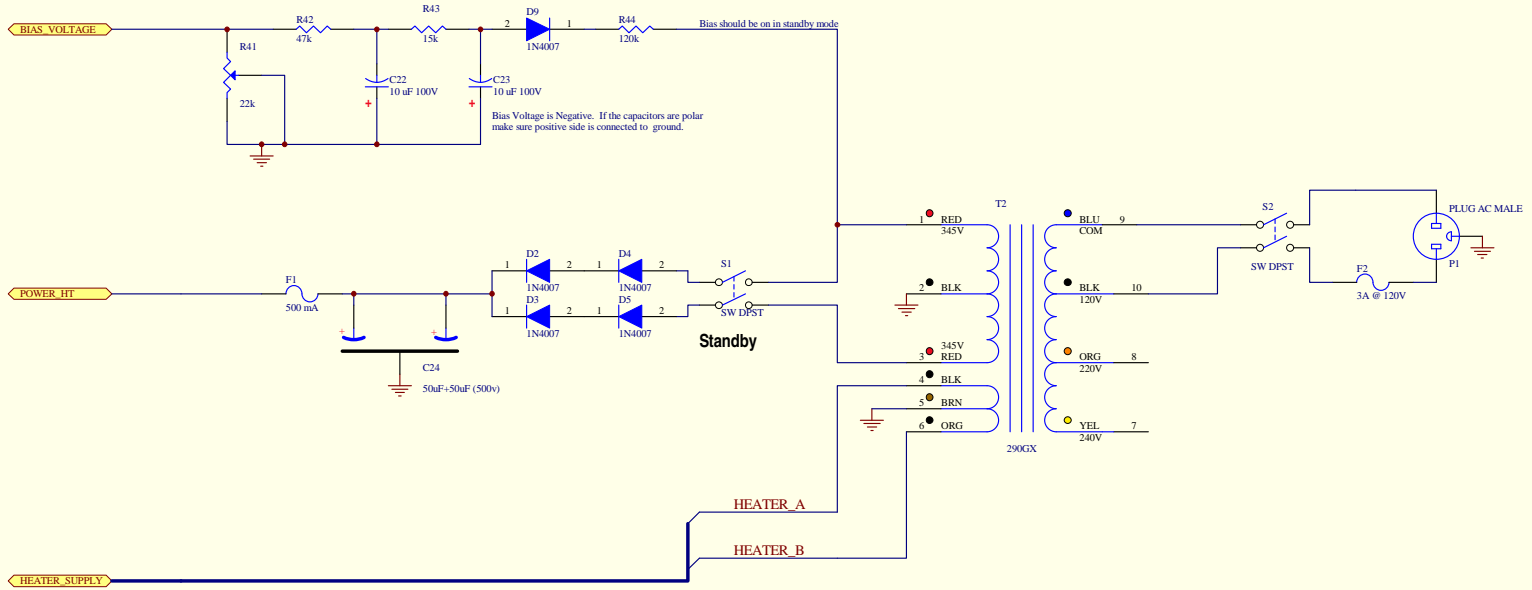

Preamp

Effects Loop

Tone Stack

Output

Power

Heaters

V6B
12AX7

HEATER_B 4
HEATER_A 9
HEATER_B 5

V1B
12AX7

HEATER_B 4
HEATER_A 9
HEATER_B 5

V2B
12AX7

HEATER_B 4
HEATER_A 9
HEATER_B 5

V3B
12AX7

HEATER_B 4
HEATER_A 9
HEATER_B 5

V4B
6550

HEATER_B 2
HEATER_A 7