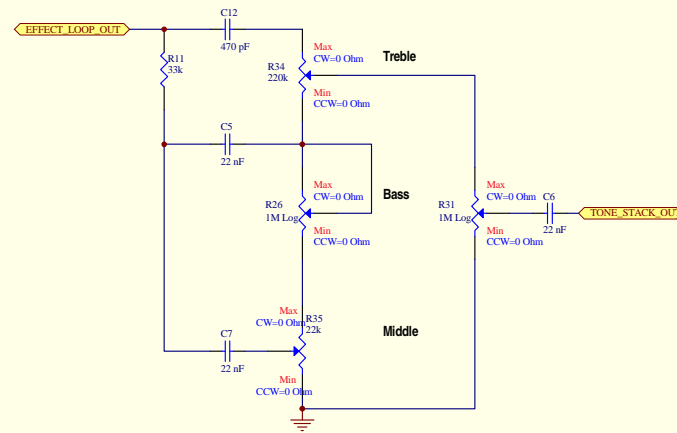

Preamp

Effects Loop

Tone Stack

Output

Power

Heaters

V6B
12AX7

HEATER_B 4
HEATER_A 9
HEATER_B 5

V1B
12AX7

HEATER_B 4
HEATER_A 9
HEATER_B 5

V2B
12AX7

HEATER_B 4
HEATER_A 9
HEATER_B 5

V3B
12AX7

HEATER_B 4
HEATER_A 9
HEATER_B 5

V4B
6550

HEATER_B 2
HEATER_A 7