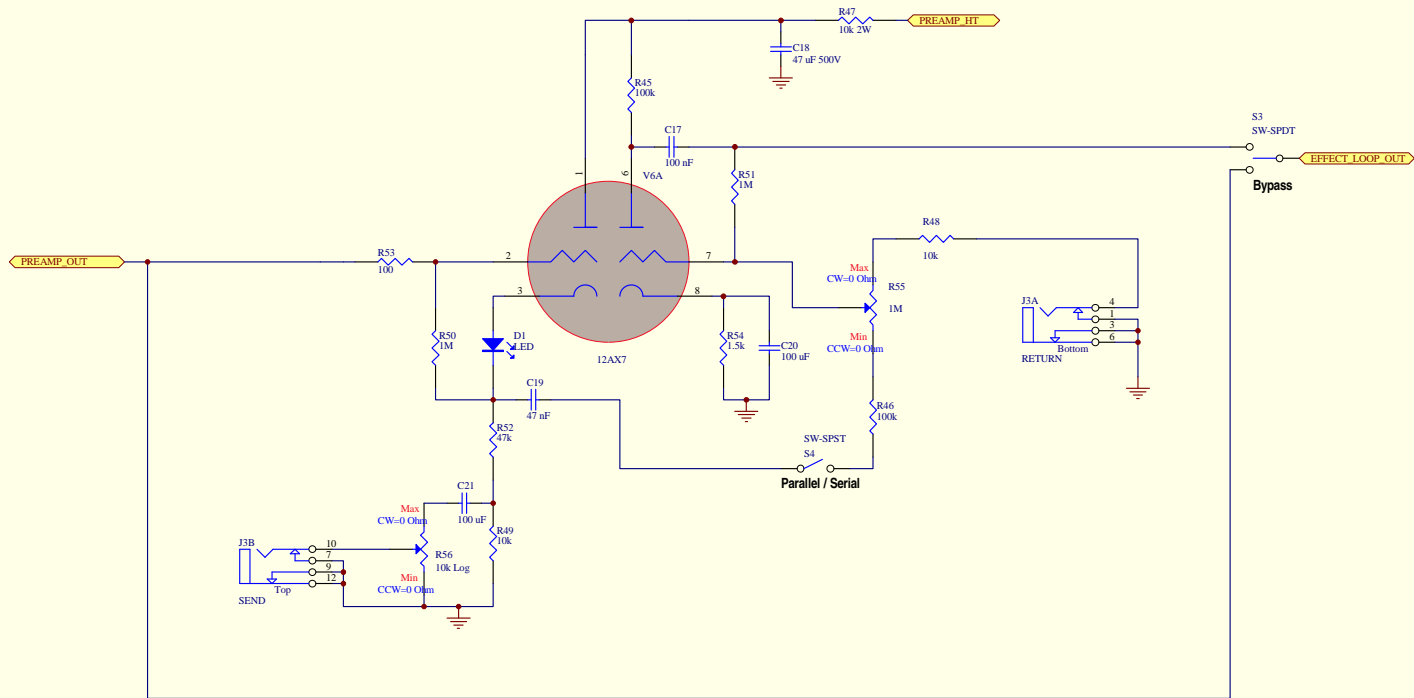

Preamp

Effects Loop

Tone Stack

Output

Power

Heaters

V6B
12AX7

HEATER_B 4
HEATER_A 9
HEATER_B 5

V1B
12AX7

HEATER_B 4
HEATER_A 9
HEATER_B 5

V2B
12AX7

HEATER_B 4
HEATER_A 9
HEATER_B 5

V3B
12AX7

HEATER_B 4
HEATER_A 9
HEATER_B 5

V4B
6550

HEATER_B 2
HEATER_A 7