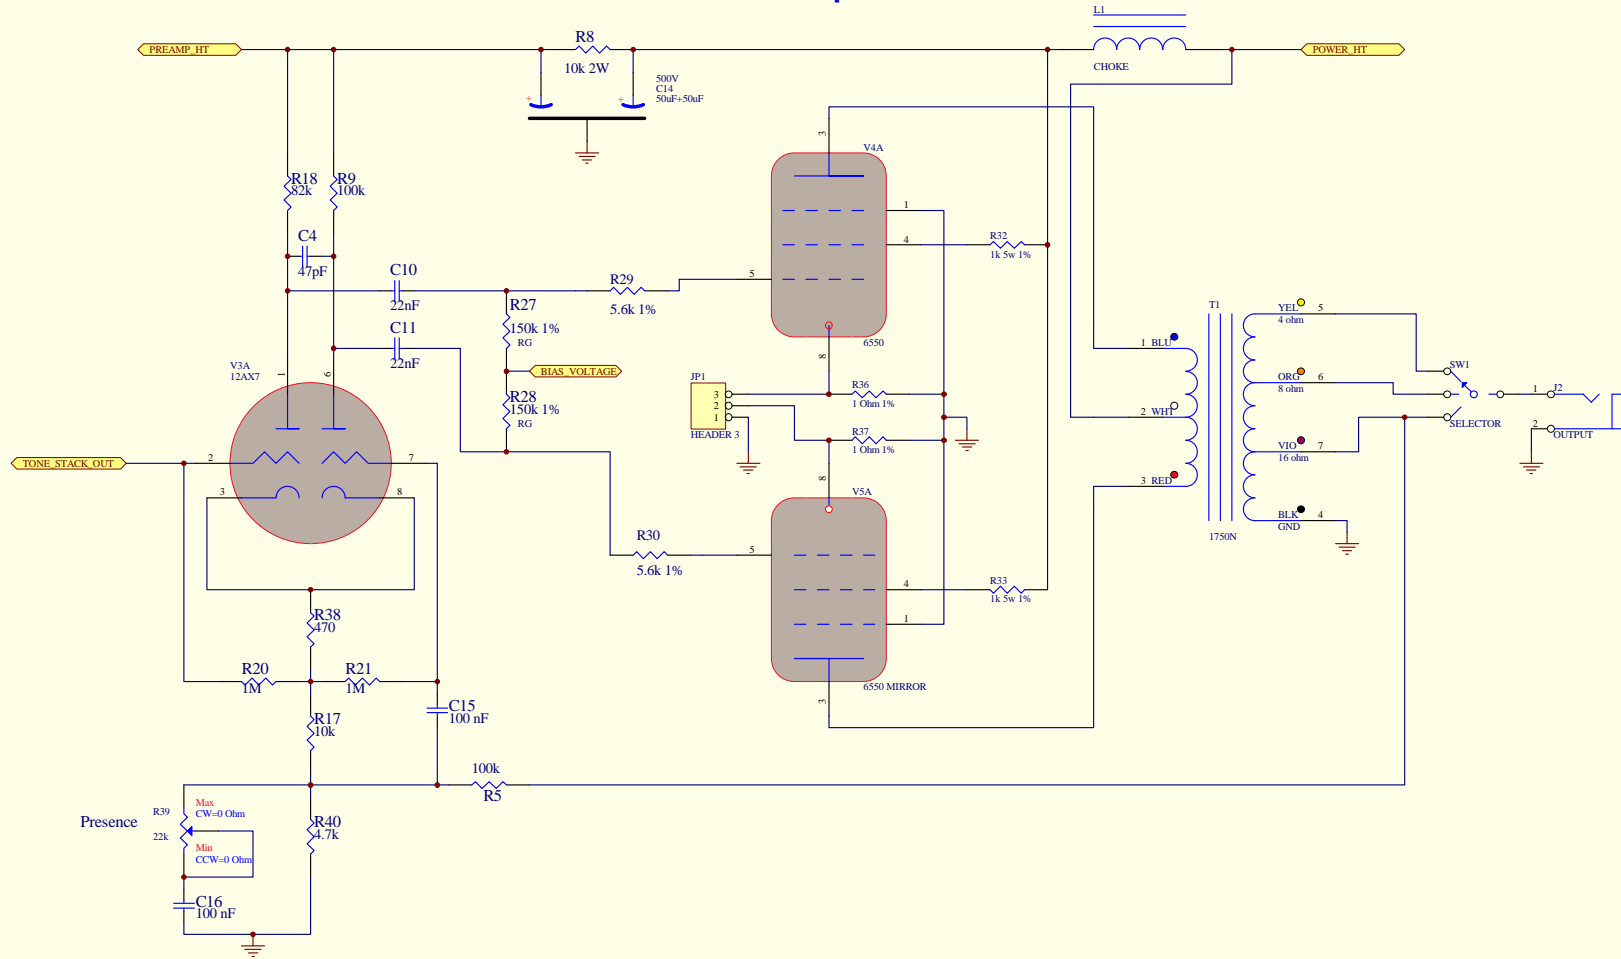

Preamp

Effects Loop

Tone Stack

Output

Power

Heaters

V6B
12AX7

HEATER_B 4
HEATER_A 9
HEATER_B 5

V1B
12AX7

HEATER_B 4
HEATER_A 9
HEATER_B 5

V2B
12AX7

HEATER_B 4
HEATER_A 9
HEATER_B 5

V3B
12AX7

HEATER_B 4
HEATER_A 9
HEATER_B 5

V4B
6550

HEATER_B 2
HEATER_A 7