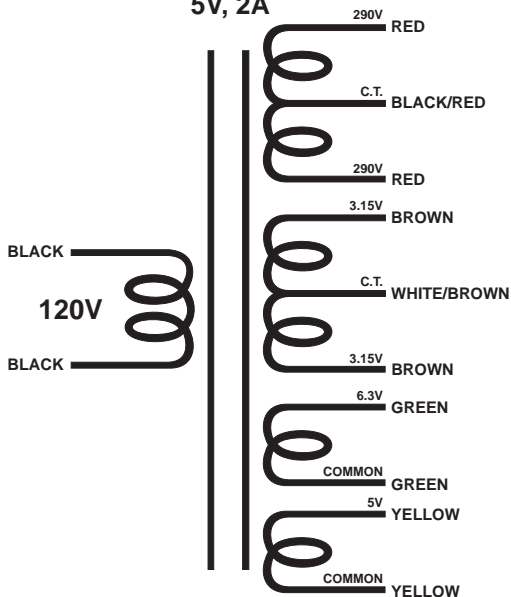

Edcor

Class X

XPWR189-120

Primary: 120Vrms, 60Hz
580V, 120mA Center Tapped
6.3V, 3.25A Center Tapped
6.3V, 1A
5V, 2A

www.edcorusa.com

EDCOR Electronics Corporation
7130 National Parks Highway
Carlsbad, NM 88220
U.S.A.
(575) 887-6790