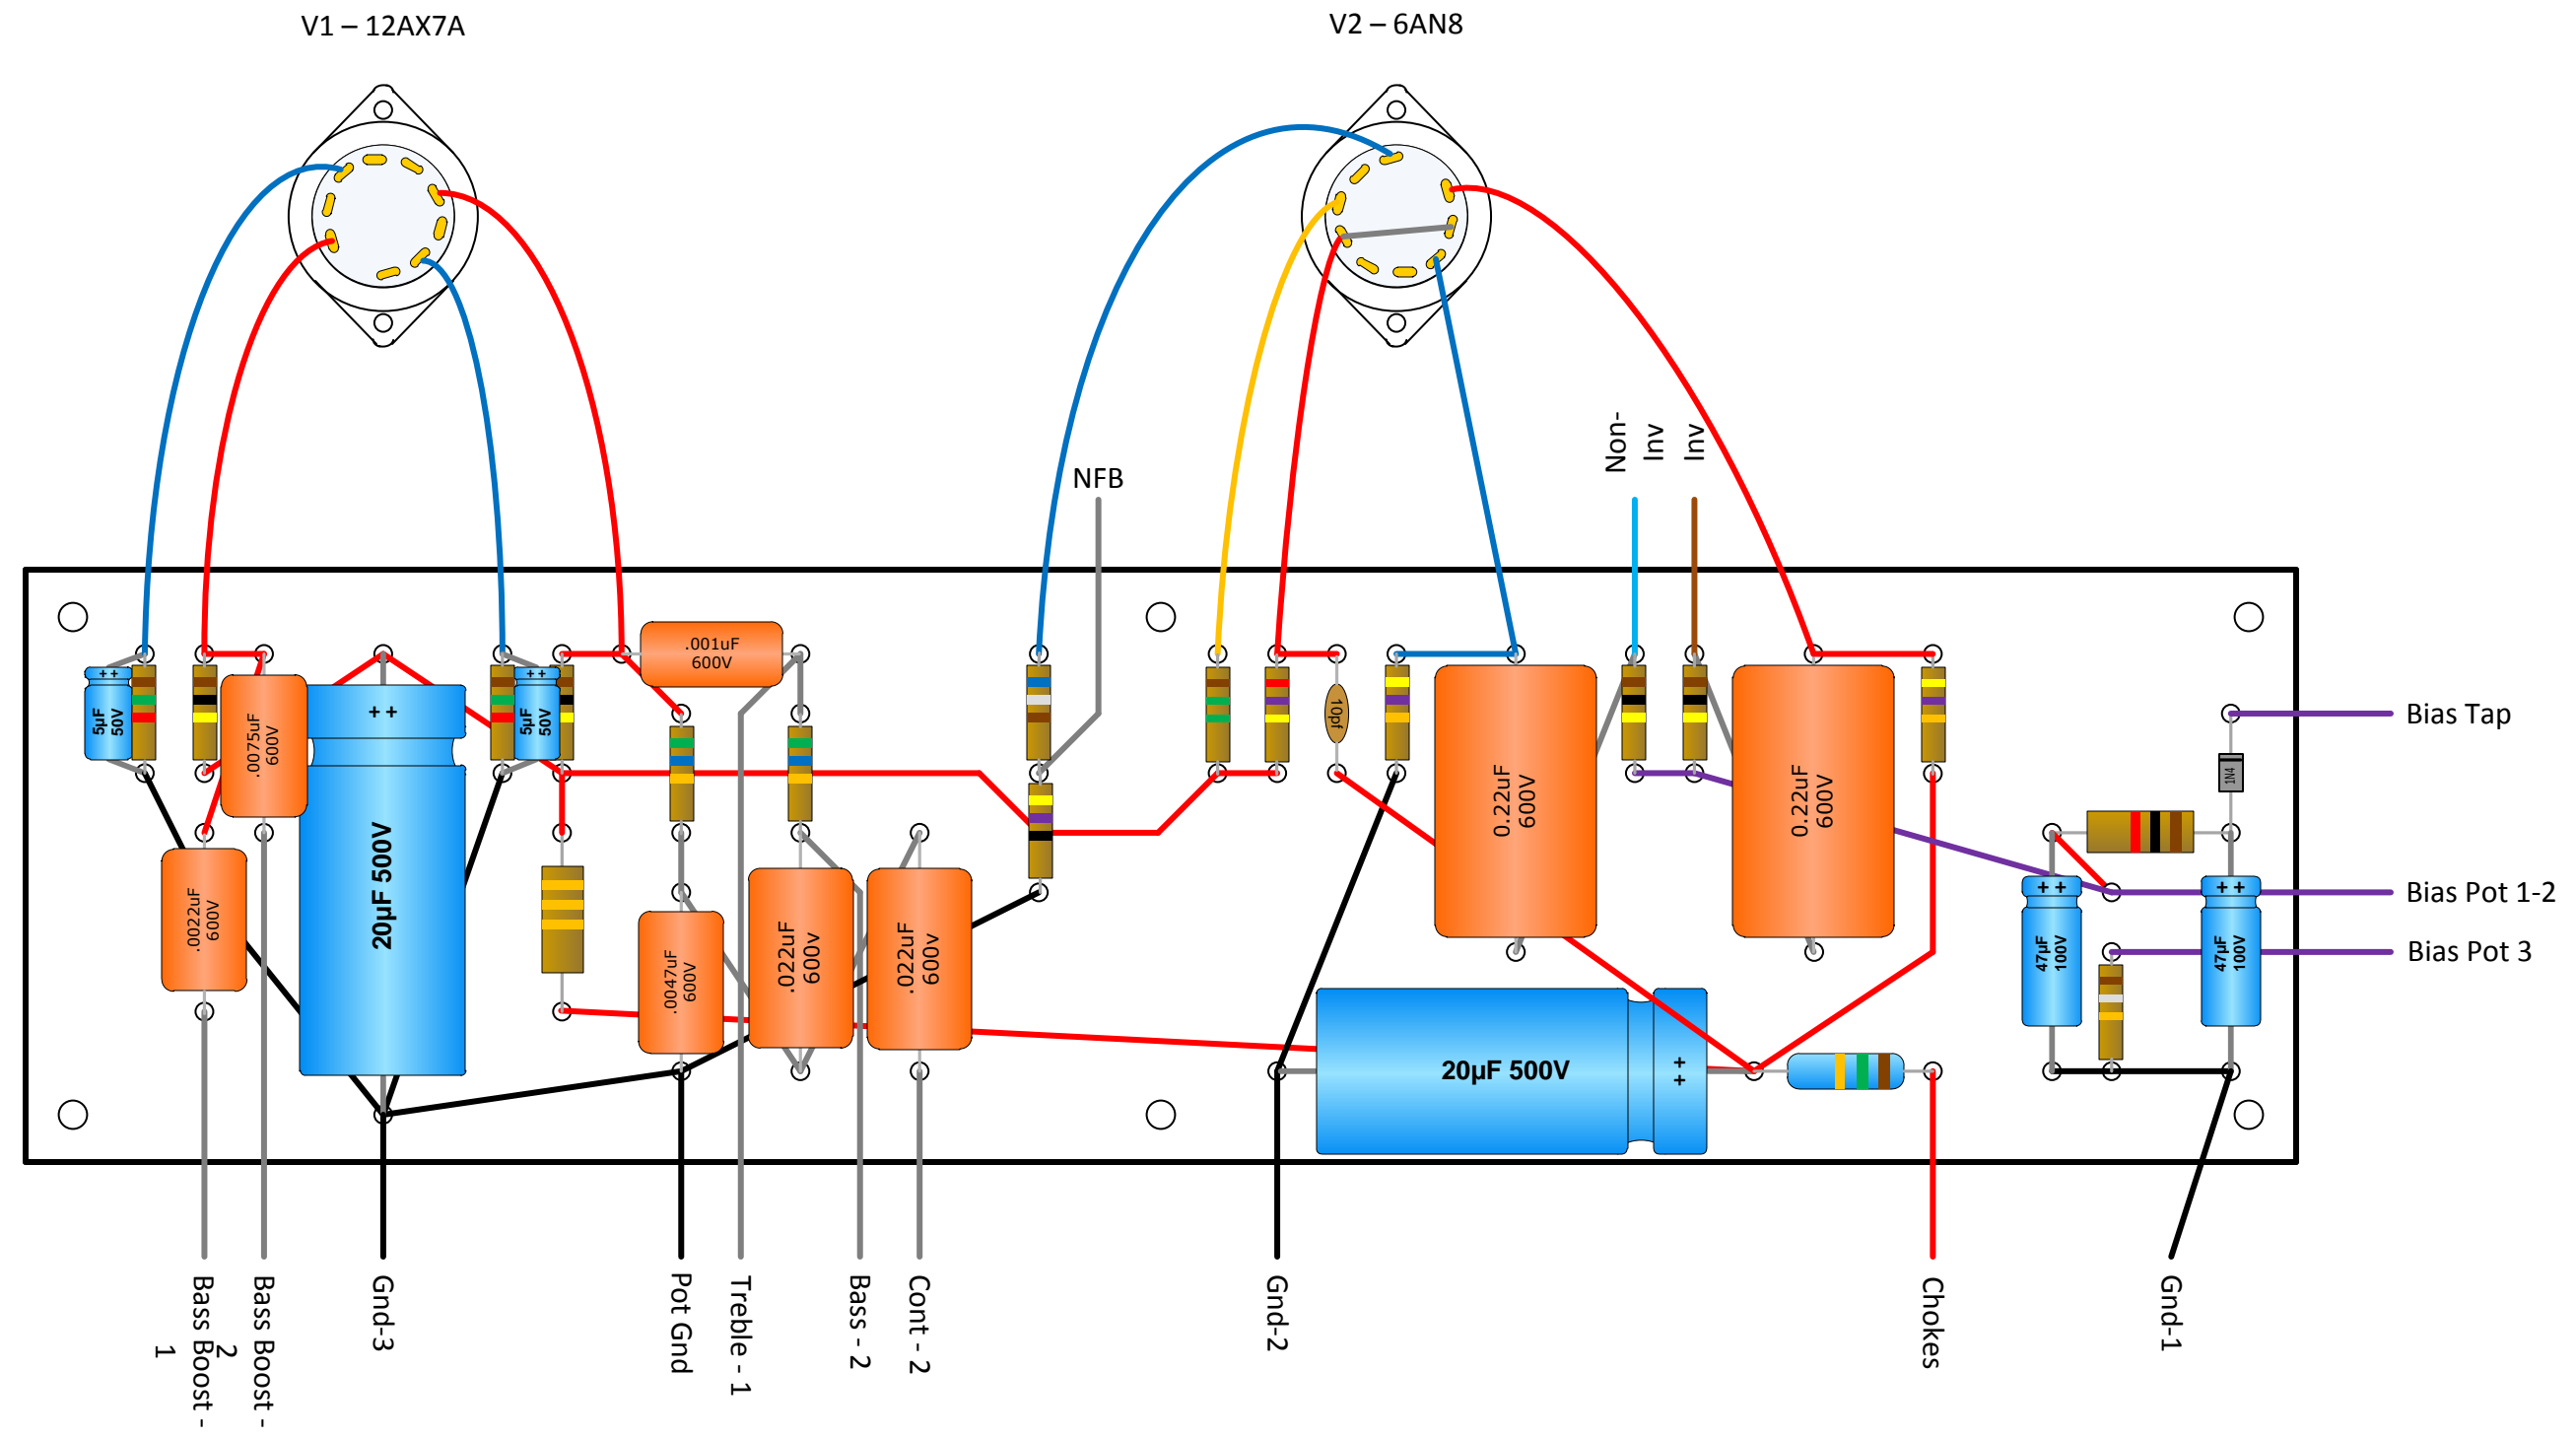

8 7 6 5 4 3 2 1

S.T.A.C.

S2000s Wiring

Drawn: Pete Mitcheltree

SIZE
B

FSCM NO

DWG NO

REV
A

SCALE

1 : 1

SHEET

1 OF 2

H
G
F
E
D
C
B
A

H
G
F
E
D
C
B
A

8 7 6 5 4 3 2 1