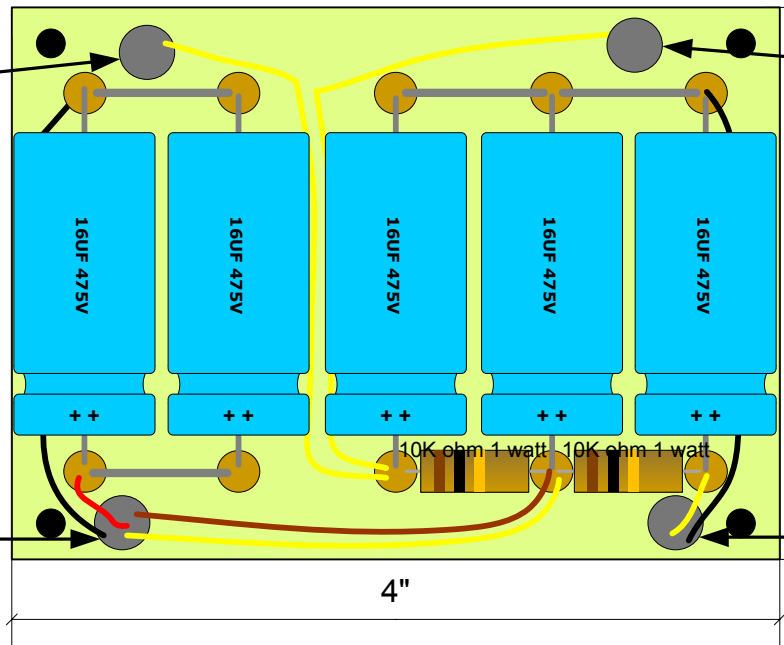

2 11/16"

1'-2 5/8"

Fender AB763  
Deluxe Reverb Reissue  
Handwired Board layouts

Yellow wire to optoisolator  
trem tube plate resistor

Yellow wire to Reverb  
trannie red wire

Black wire to ground  
Red wire to B+  
Yellow wire to choke  
Brown wire to PI plate  
resistors

Yellow wire to preamp  
plate resistors  
Black wire to ground

2 7/8"

4"