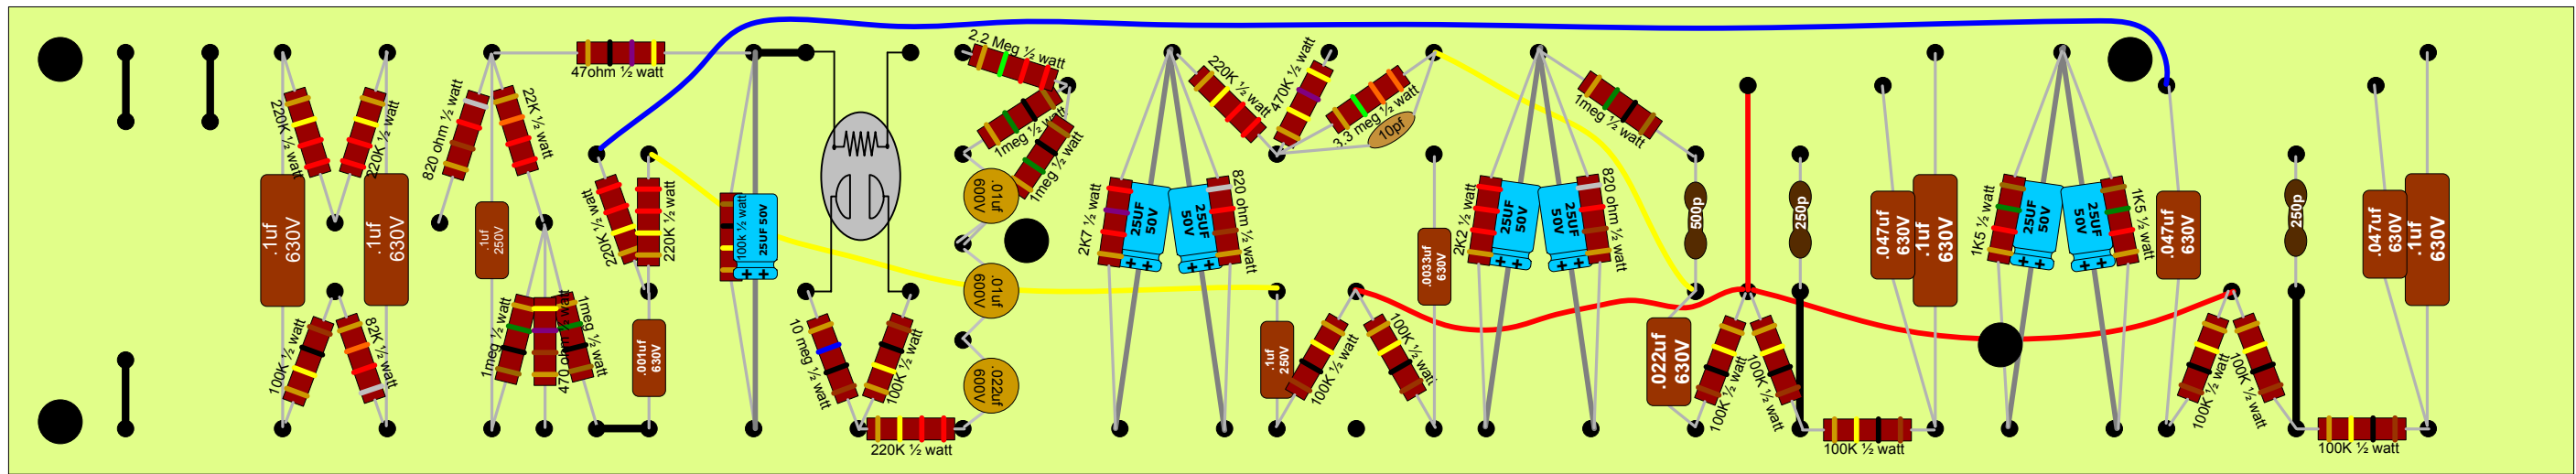

2 11/16"

1'-2 5/8"

Fender AB763  
Deluxe Reverb Reissue  
Handwired Board layouts

Yellow wire to optoisolator  
trem tube plate resistor

Yellow wire to Reverb  
trannie red wire

Black wire to ground  
Red wire to B+  
Yellow wire to choke  
Brown wire to PI plate  
resistors

Yellow wire to preamp  
plate resistors  
Black wire to ground

2 7/8"

4"