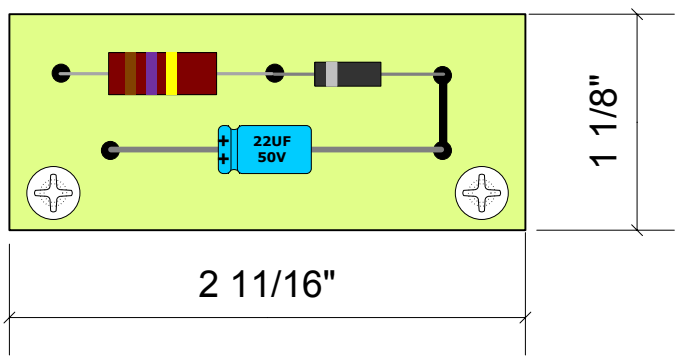

2 11/16"

1'-2 5/8"

Fender AB763  
Deluxe Reverb Reissue  
Handwired Board layouts

Yellow wire to optoisolator  
trem tube plate resistor

Yellow wire to Reverb  
trannie red wire

Black wire to ground  
Red wire to B+  
Yellow wire to choke  
Brown wire to PI plate  
resistors

Yellow wire to preamp  
plate resistors  
Black wire to ground

2 7/8"

4"