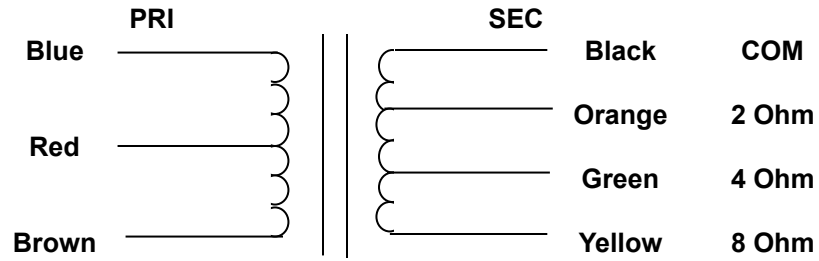

**AXIOM F-DELUXE-FS-OM OUTPUT TRANSFORMER**

6600 Primary