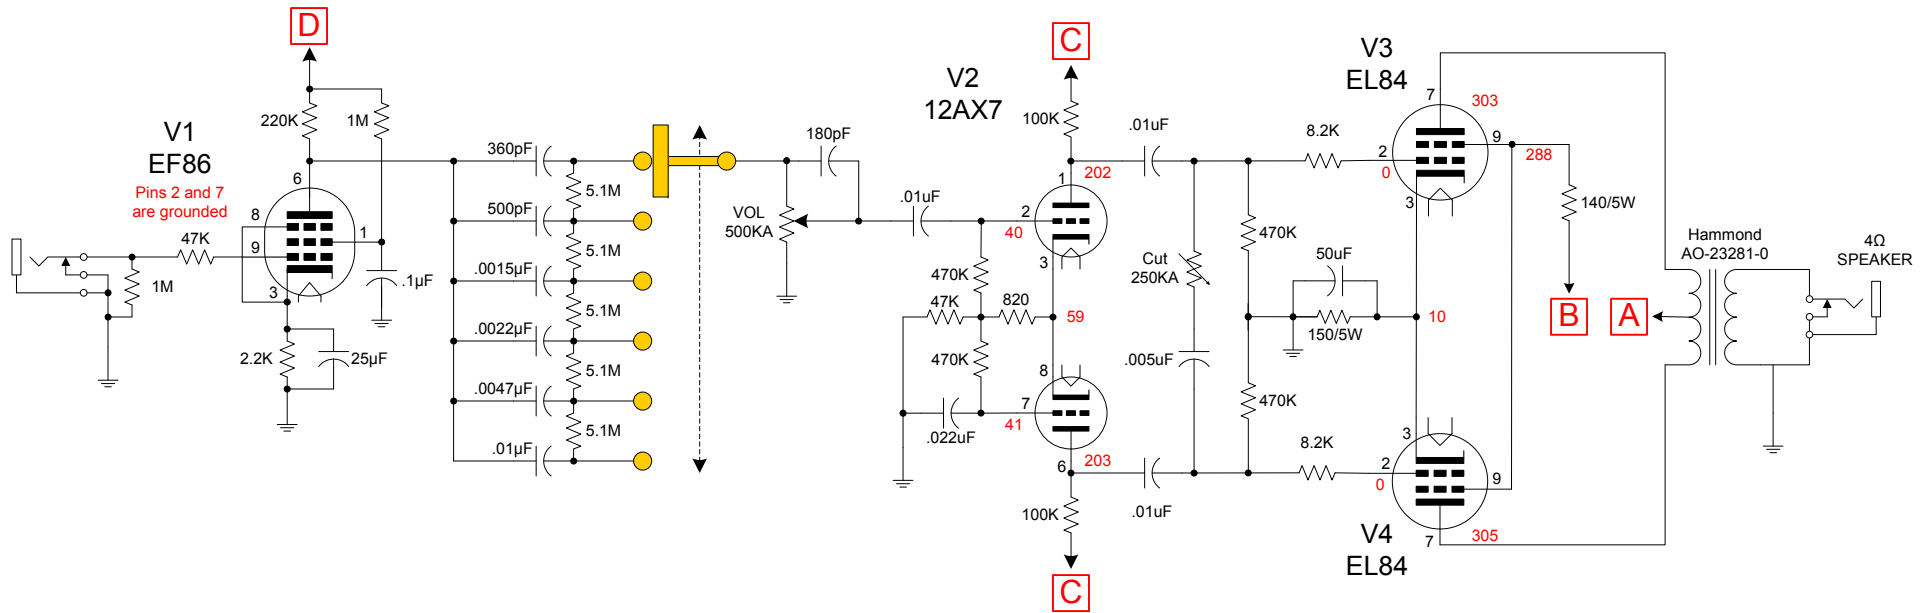

Hammond AO-39 conversion to modified Vox AC-15 Lite

Drawn By Steve Luckey 09/25/2012

Voltages measured with Fluke 87V DMM. All controls max CCW. Line = 121VAC.