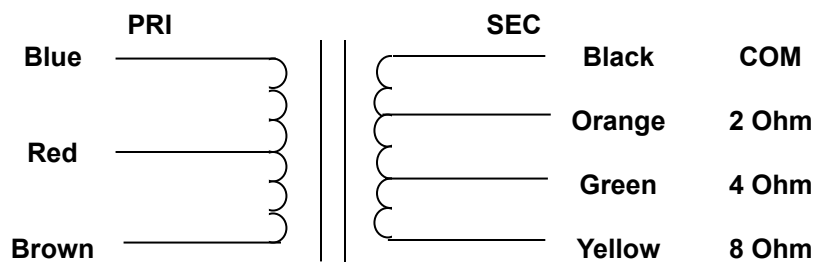

**AXIOM F-DELUXE-FS-OM OUTPUT TRANSFORMER**

6600 Primary