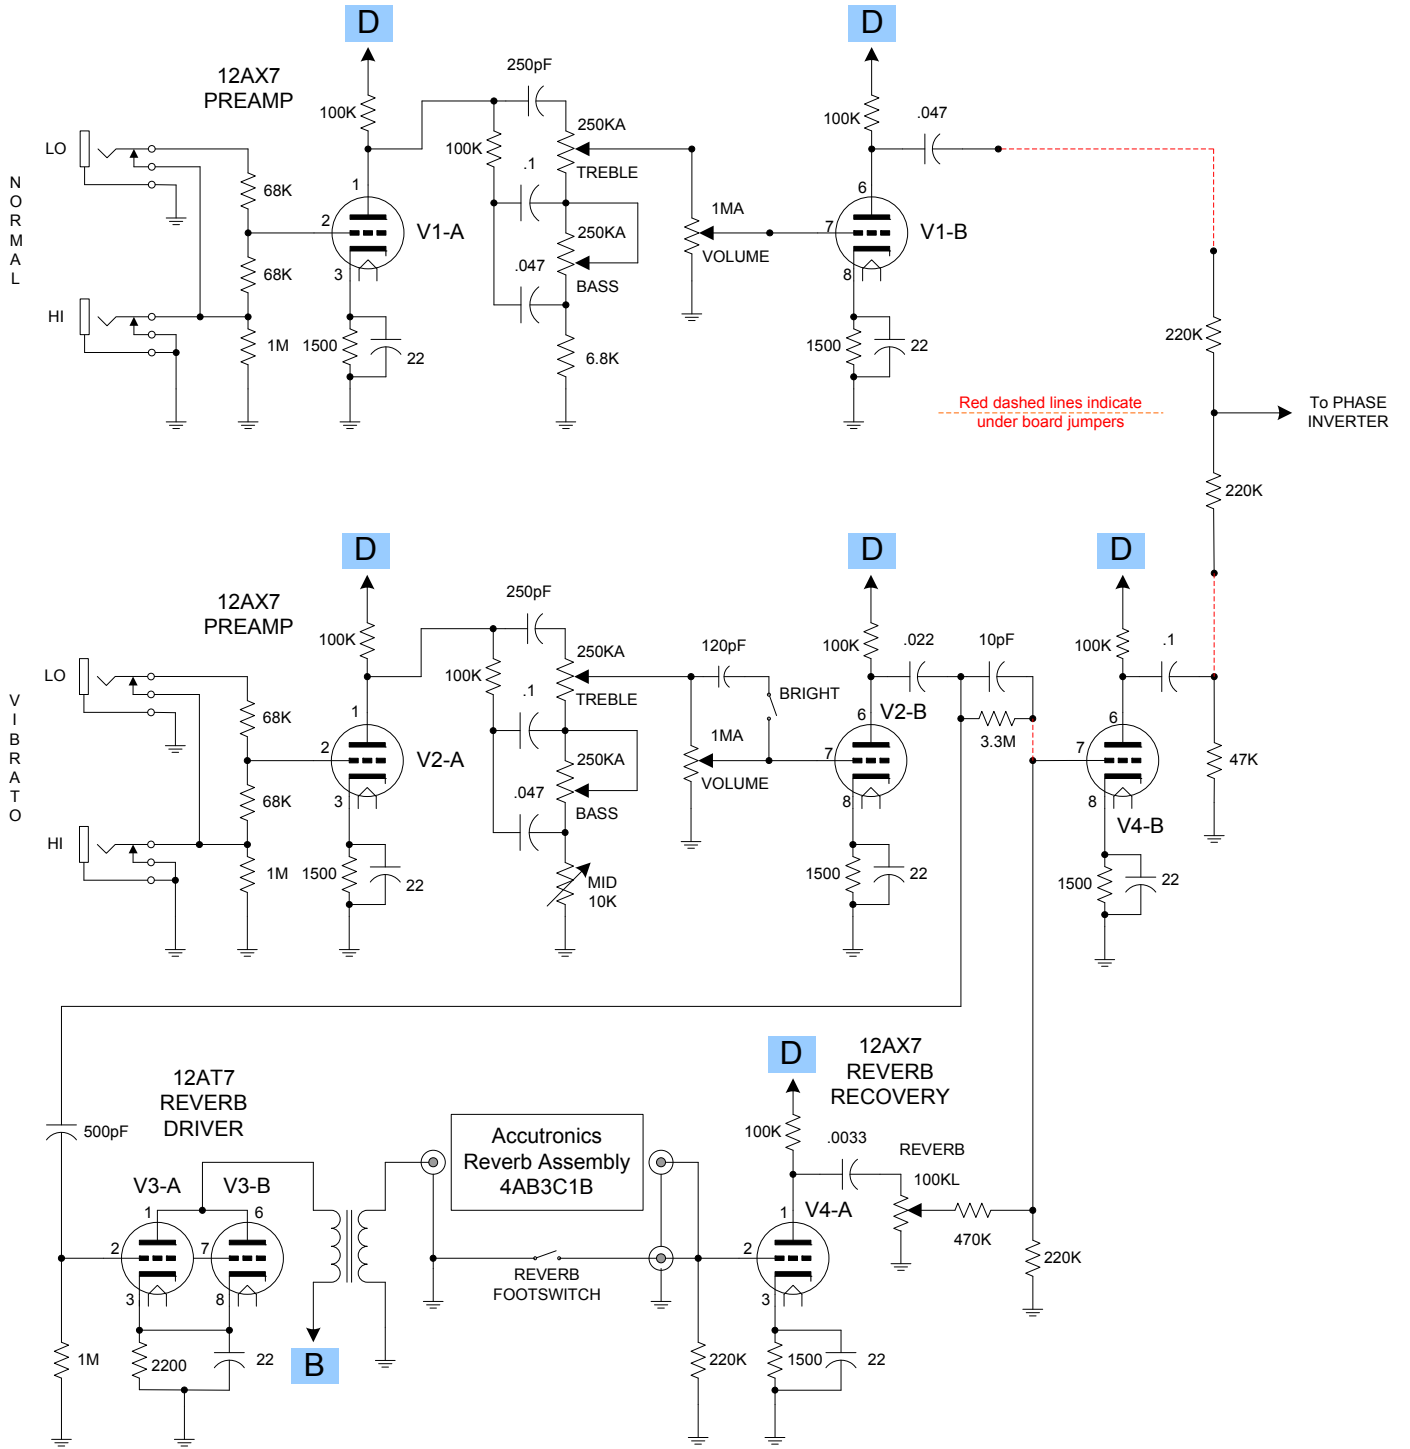

# HOFFMAN AB763 CIRCUIT with 6G16 VIBROVERB TREMOLO

## PREAMPS and REVERB

# HOFFMAN AB763 CIRCUIT with 6G16 VIBROVERB TREMOLO

POWER AMP, TREMOLO, and POWER SUPPLY

# HOFFMAN AB763 CIRCUIT with 6G16 VIBROVERB TREMOLO

LAYOUT