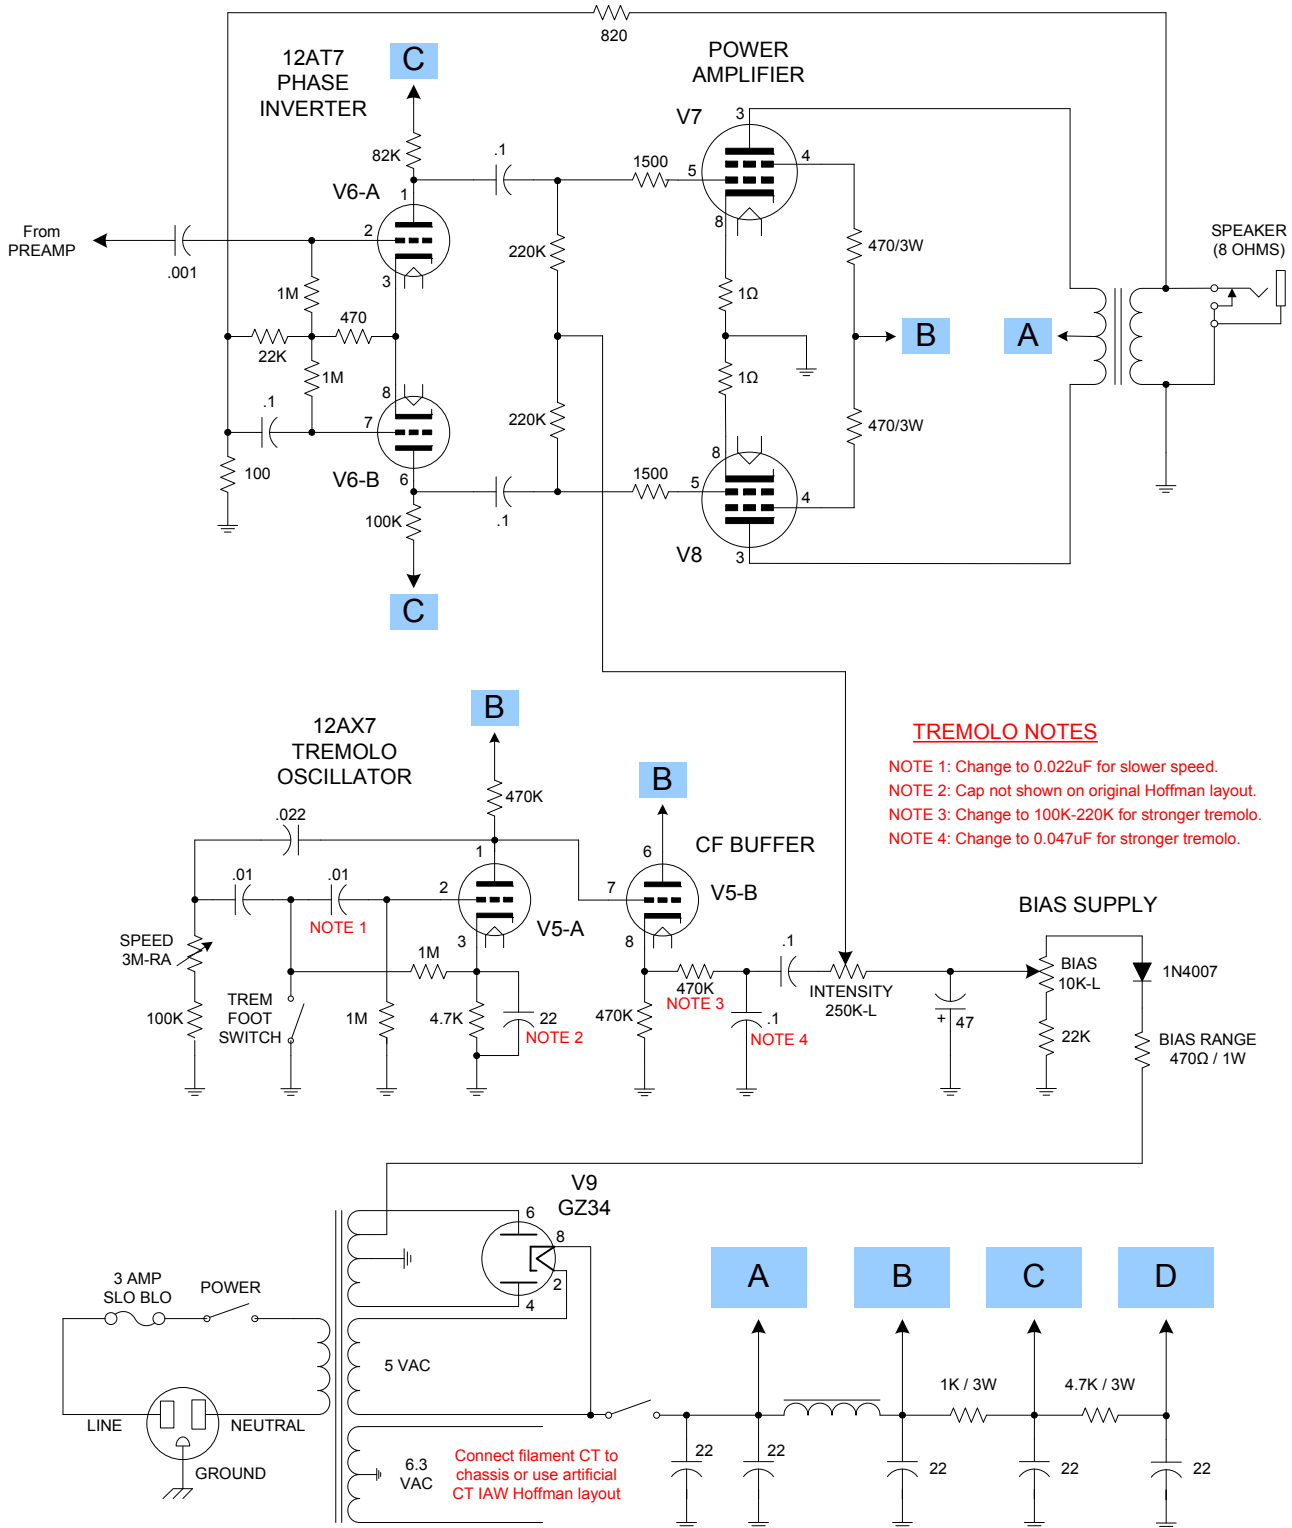

# HOFFMAN AB763 CIRCUIT with 6G16 VIBROVERB TREMOLO

## PREAMPS and REVERB

# HOFFMAN AB763 CIRCUIT with 6G16 VIBROVERB TREMOLO

POWER AMP, TREMOLO, and POWER SUPPLY

# HOFFMAN AB763 CIRCUIT with 6G16 VIBROVERB TREMOLO

LAYOUT