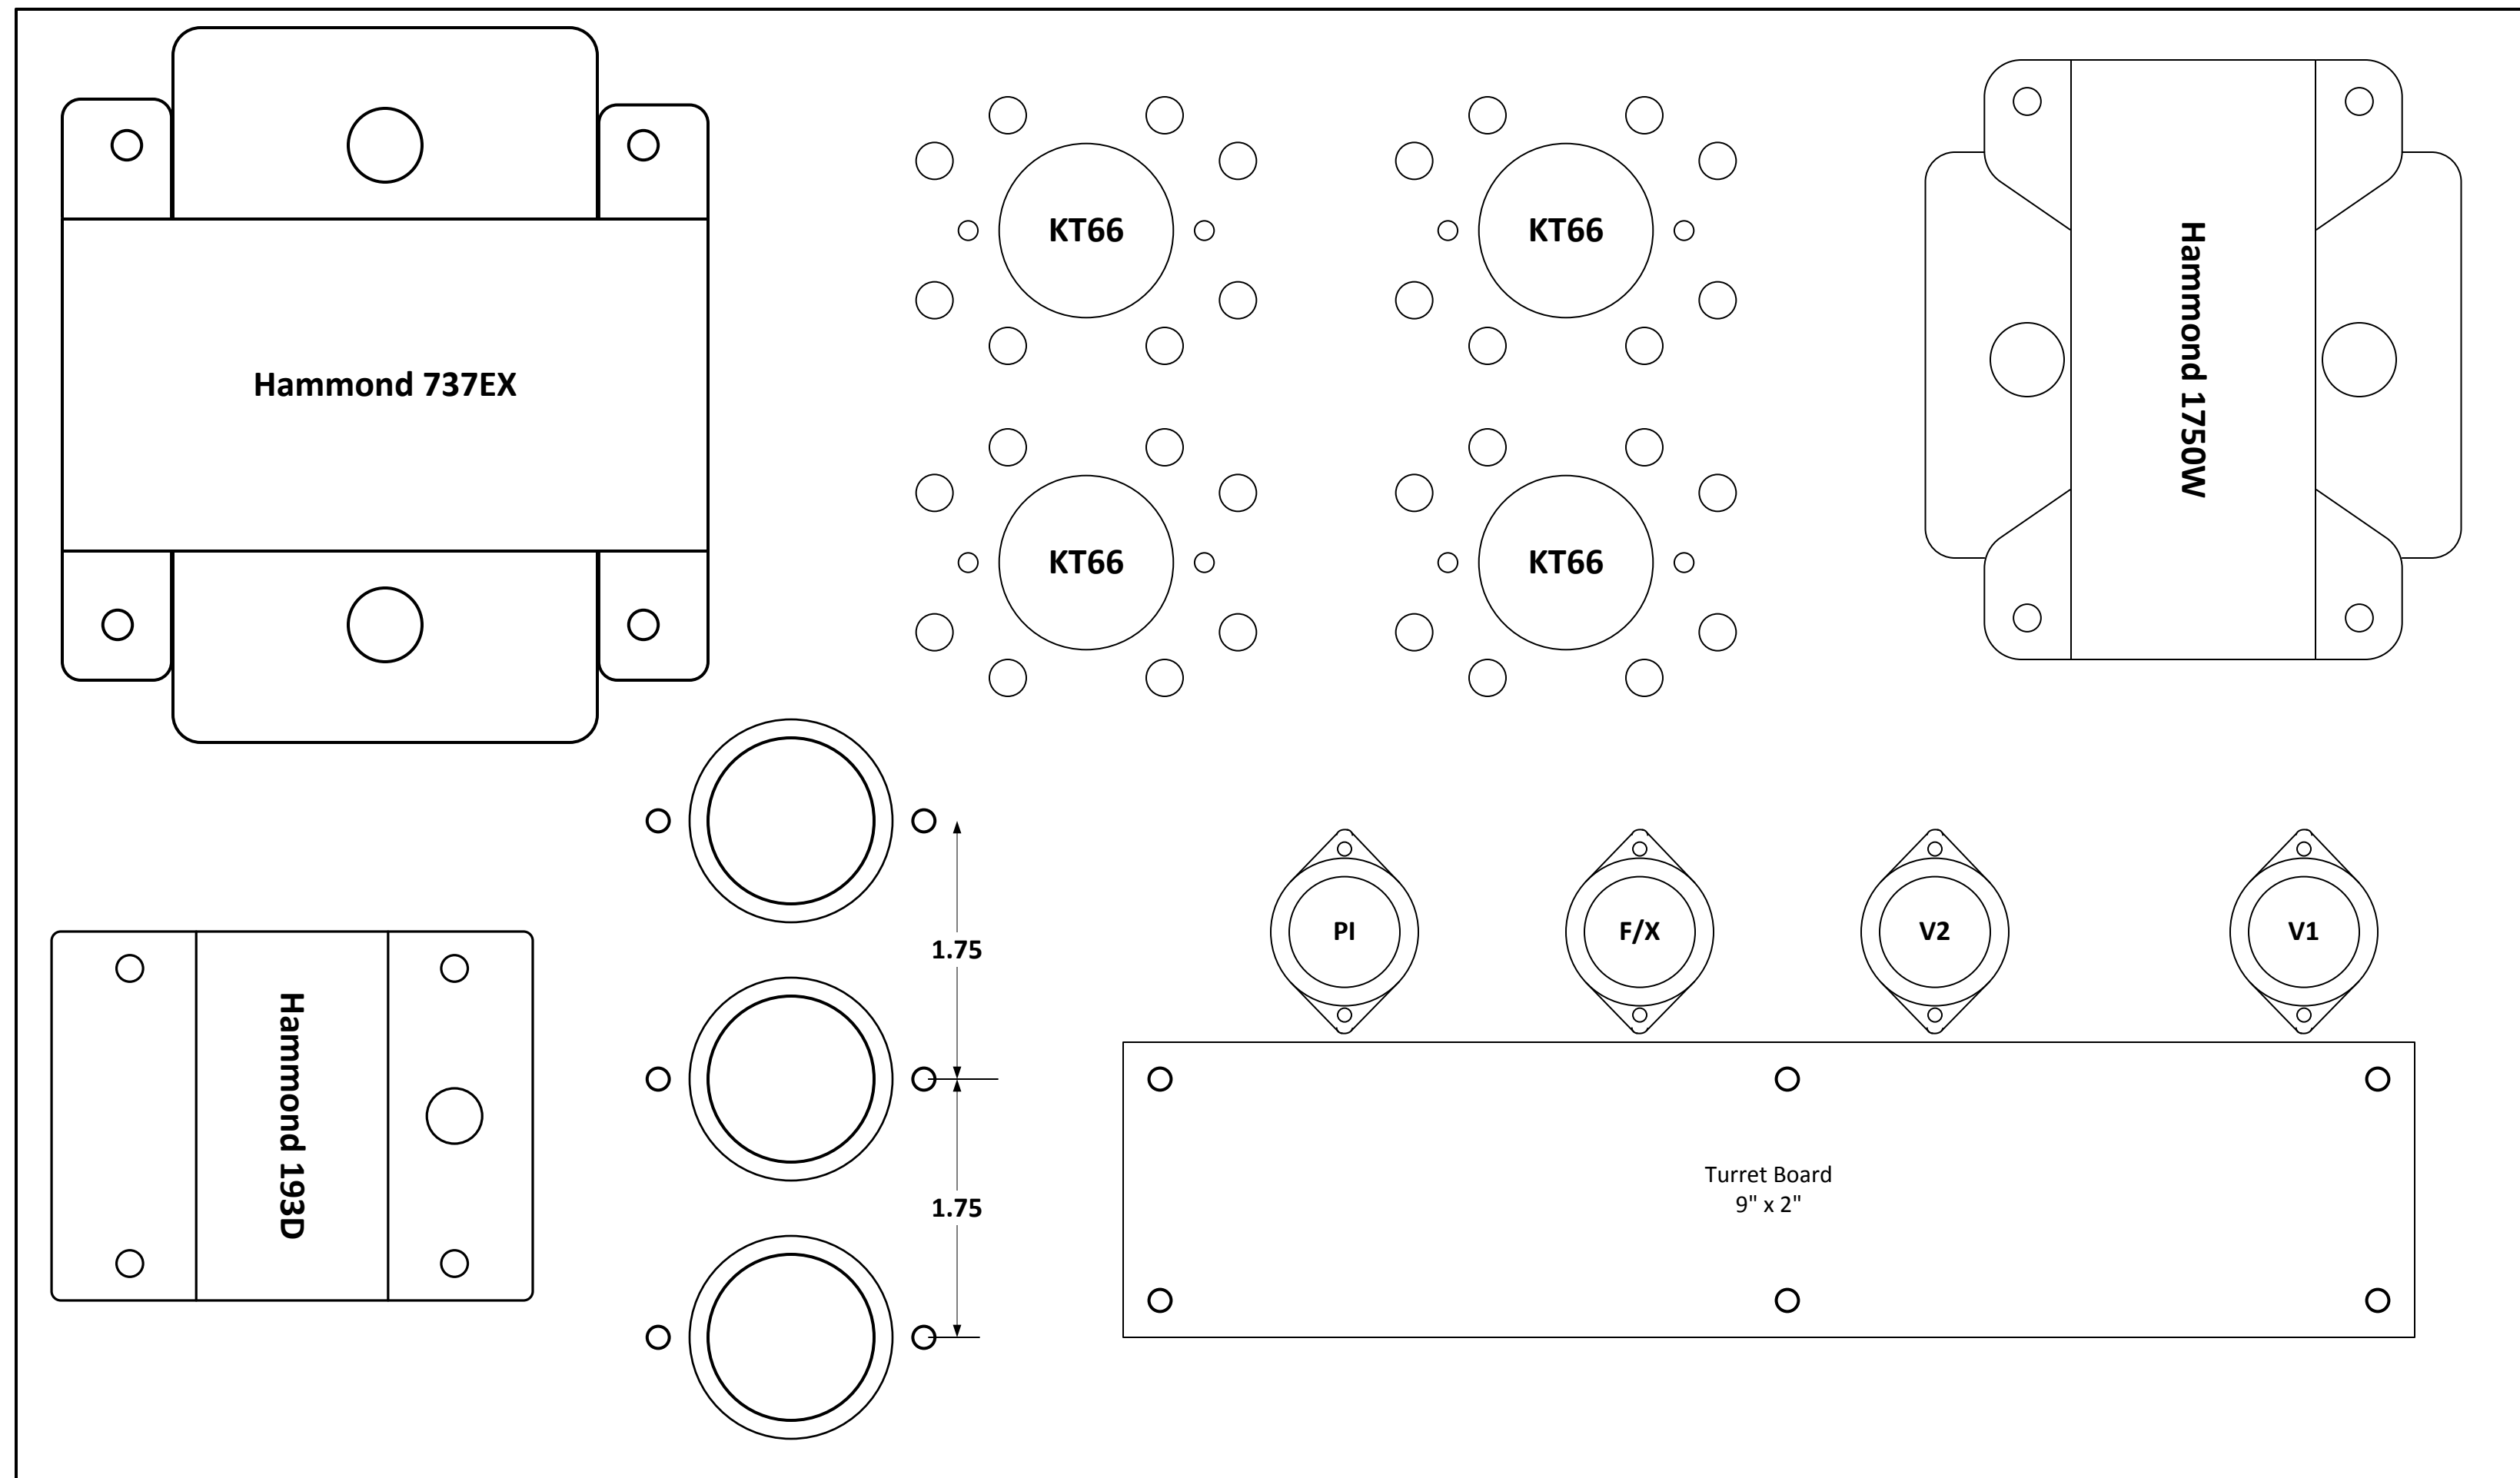

17.00

10.00

JLY56 5F8-A in a 17" x 10' x 3"			
SIZE	PSCM NO	DWG NO	REV
D		20140802001	A
SCALE	1:1	Architectural	SHEET 1 OF 1