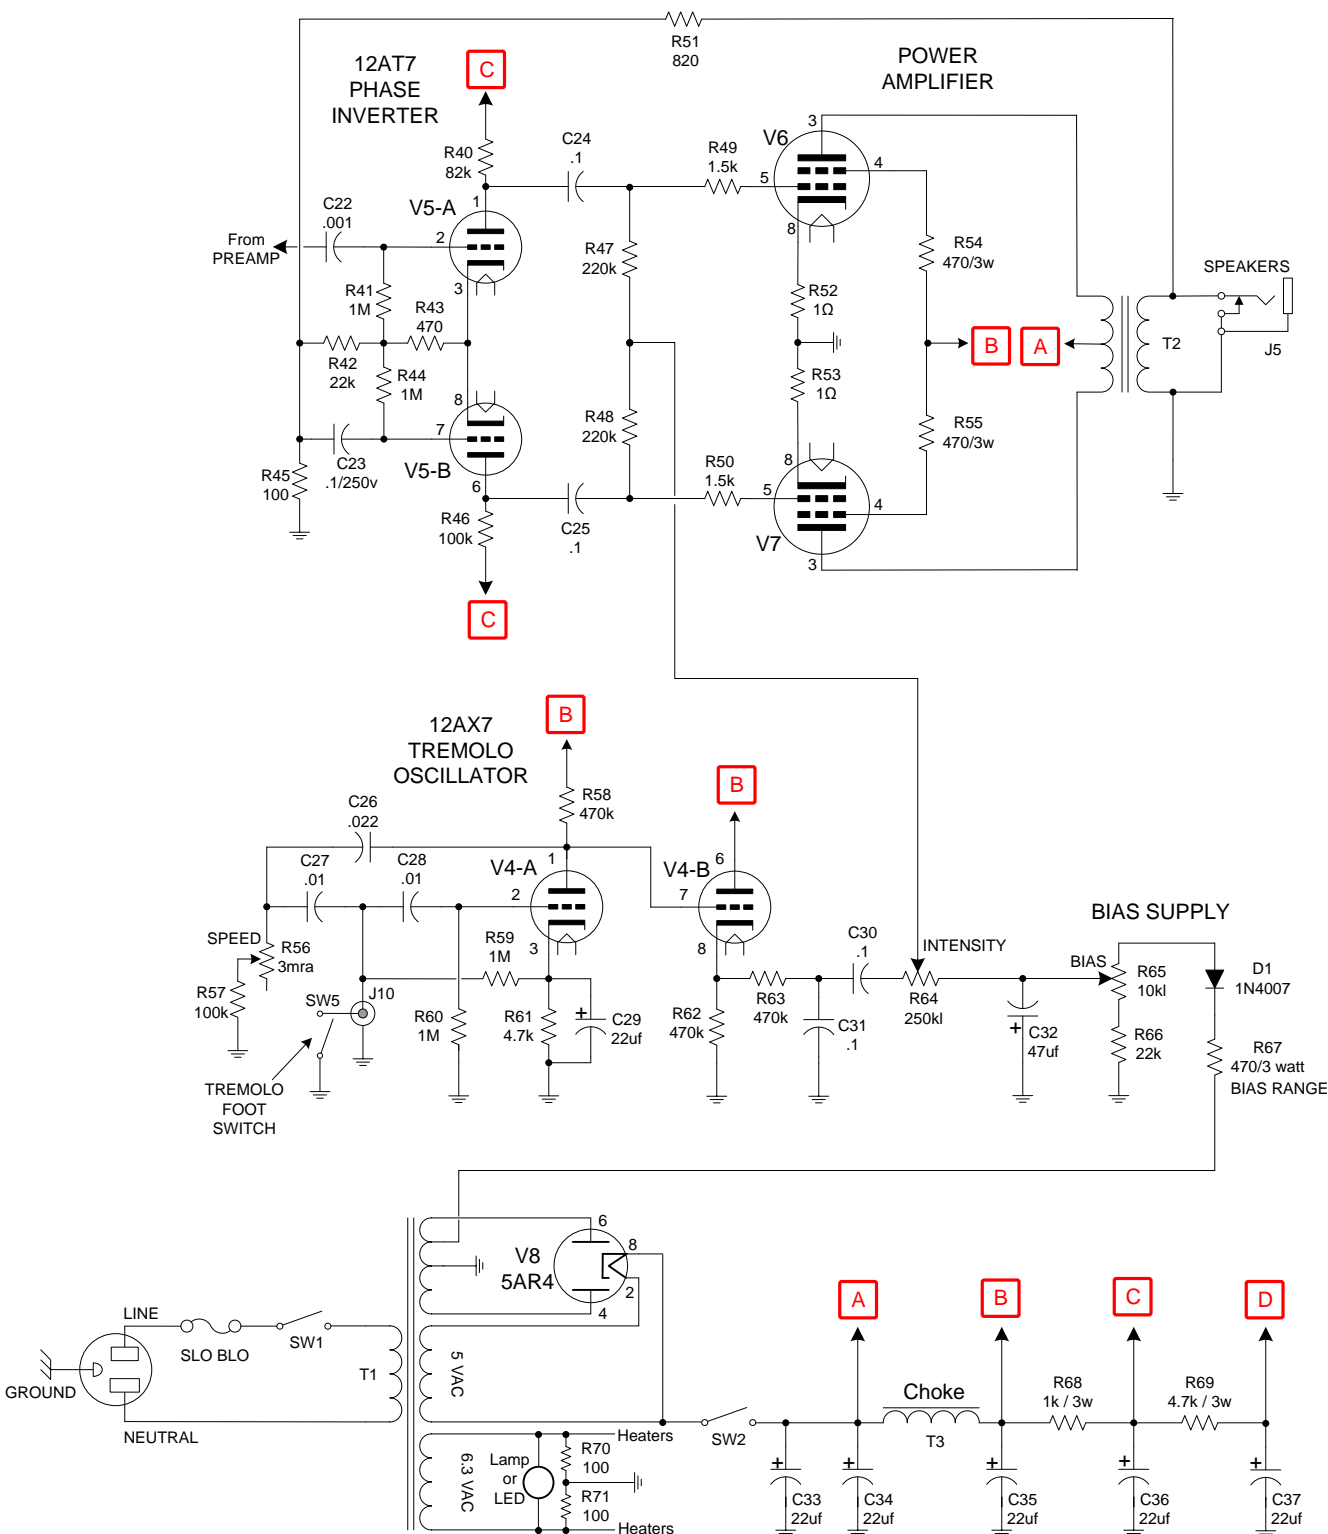

Power Transformer
Ground Lug

Clickable Links
[Hoffman Amplifiers parts catalog](#)
[EL34 World Tube amp Library page](#)
[Hoffman Layout diagram hookup information](#)

Hoffman AB763
www.hoffmanamps.com

Hoffman AB763 - 1 channel
www.hoffmanamps.com

PREAMP and REVERB

Thanks to Sluckey on the Hoffmamps forum for creating the original schematic

Hoffman AB763 - 1 channel
www.hoffmanamps.com

POWER AMP, TREMOLO
 and POWER SUPPLY

Thanks to Sluckey on the Hoffmamps forum for creating the original schematic