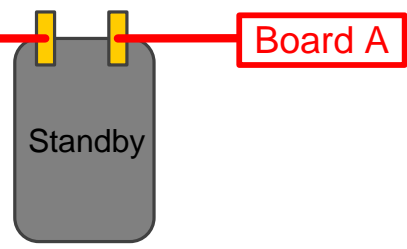

Power Transformer
Ground Lug

Clickable Links
[Hoffman Amplifiers parts catalog](#)
[EL34 World Tube amp Library page](#)
[Hoffman Layout diagram hookup information](#)

Hoffman AB763
www.hoffmanamps.com

Hoffman AB763 - 1 channel
www.hoffmanamps.com