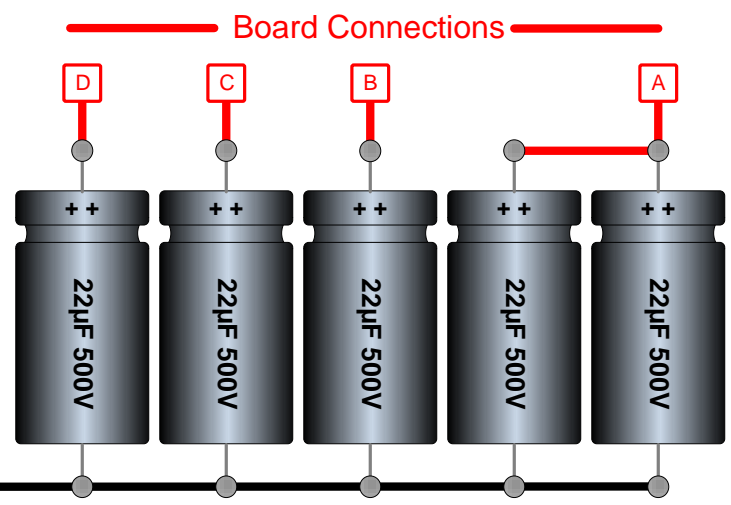

Power Transformer
Ground Lug

Clickable Links
[Hoffman Amplifiers parts catalog](#)
[EL34 World Tube amp Library page](#)
[Hoffman Layout diagram hookup information](#)

Hoffman AB763
www.hoffmanamps.com

Hoffman AB763 - 1 channel
www.hoffmanamps.com

PREAMP and REVERB

Thanks to Sluckey on the Hoffmamps forum for creating the original schematic

Hoffman AB763 - 1 channel
www.hoffmanamps.com

POWER AMP, TREMOLO
 and POWER SUPPLY

Thanks to Sluckey on the Hoffmamps forum for creating the original schematic