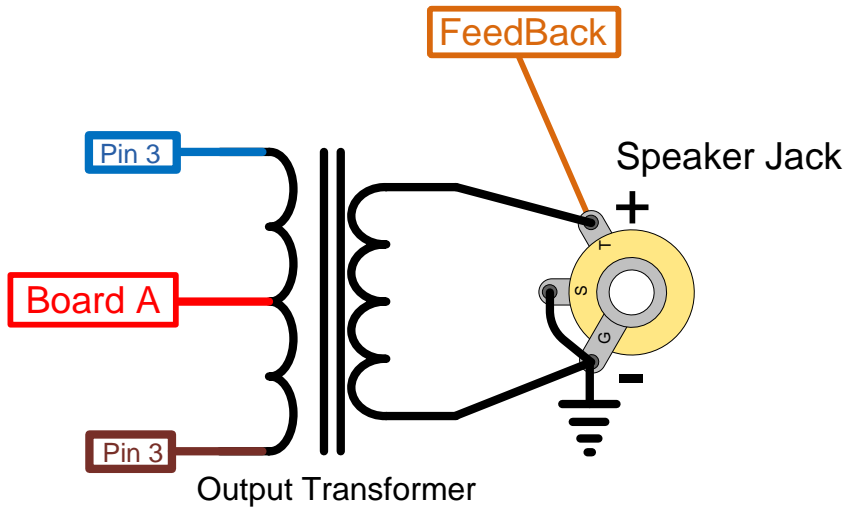

Power Transformer
Ground Lug

Clickable Links
[Hoffman Amplifiers parts catalog](#)
[EL34 World Tube amp Library page](#)
[Hoffman Layout diagram hookup information](#)

Hoffman AB763
www.hoffmanamps.com

Hoffman AB763 - 1 channel
www.hoffmanamps.com

PREAMP and REVERB

Thanks to Sluckey on the Hoffmamps forum for creating the original schematic

Hoffman AB763 - 1 channel
www.hoffmanamps.com

POWER AMP, TREMOLO
 and POWER SUPPLY

Thanks to Sluckey on the Hoffmamps forum for creating the original schematic