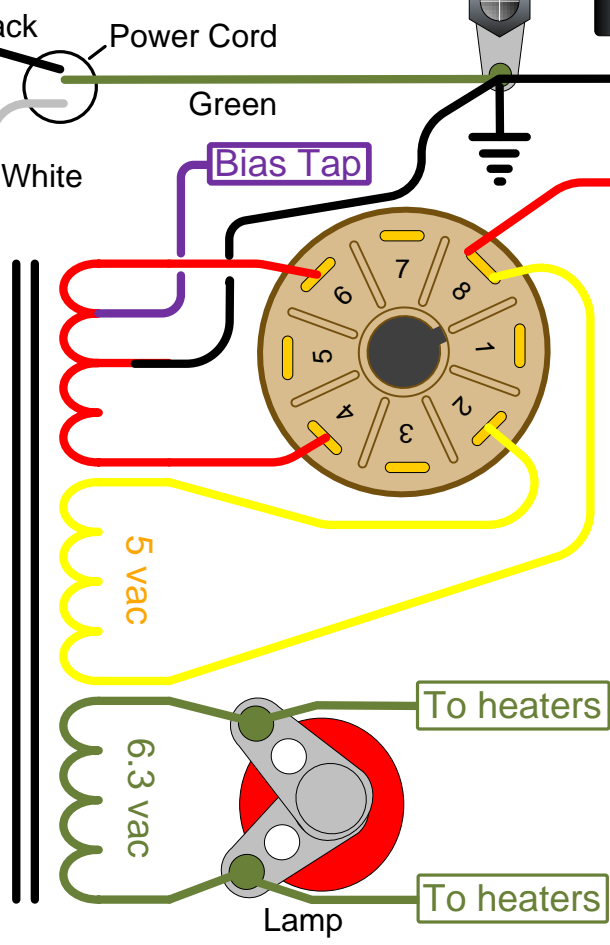

Power Transformer
Ground Lug

Clickable Links
[Hoffman Amplifiers parts catalog](#)
[EL34 World Tube amp Library page](#)
[Hoffman Layout diagram hookup information](#)

Hoffman AB763
www.hoffmanamps.com

Hoffman AB763 - 1 channel
www.hoffmanamps.com

PREAMP and REVERB

Thanks to Sluckey on the Hoffmamps forum for creating the original schematic

Hoffman AB763 - 1 channel
www.hoffmanamps.com

POWER AMP, TREMOLO
 and POWER SUPPLY

Thanks to Sluckey on the Hoffmamps forum for creating the original schematic