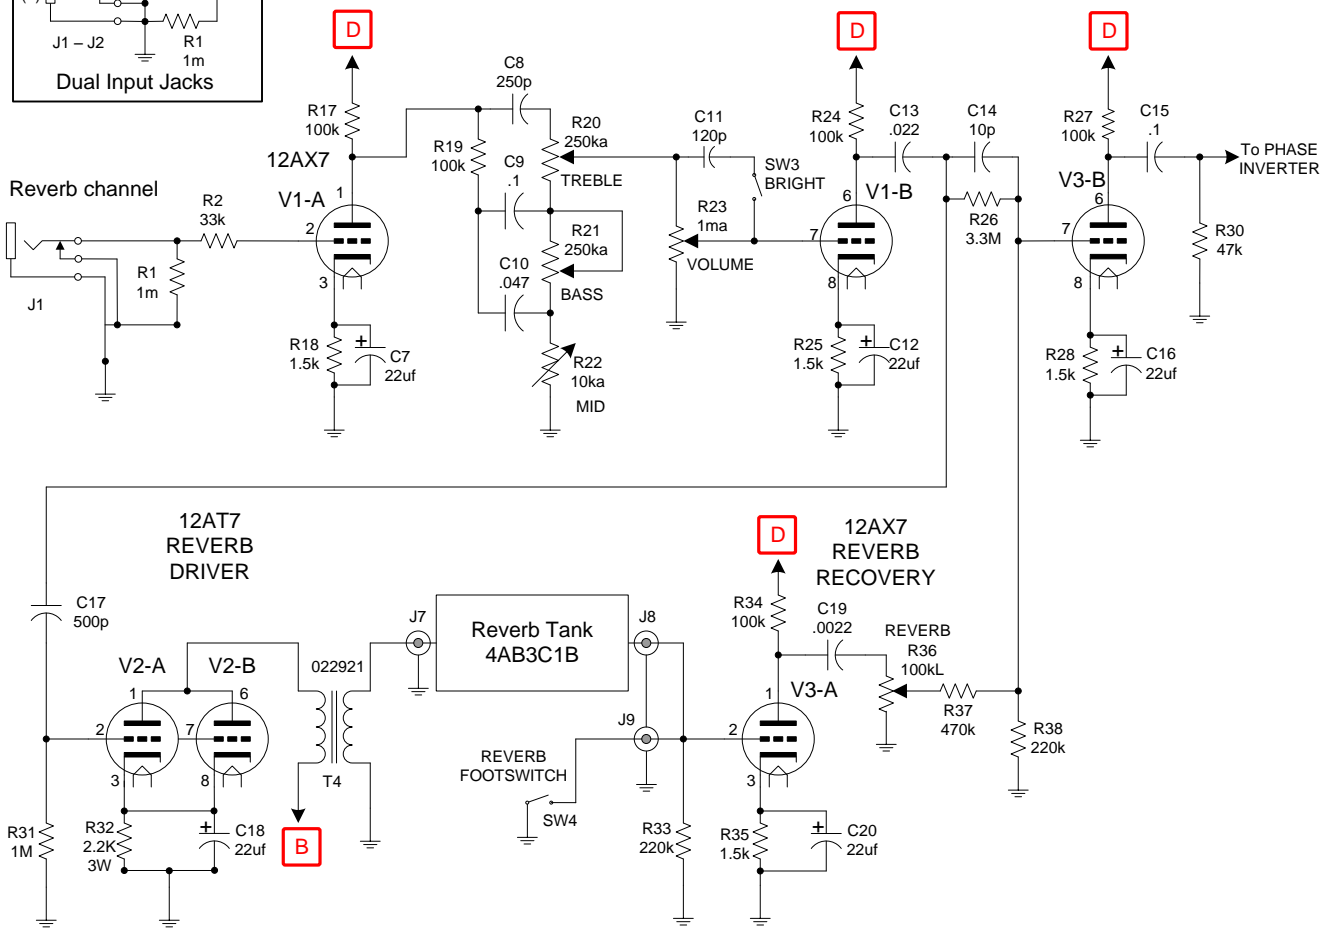

Power Transformer
Ground Lug

Clickable Links
[Hoffman Amplifiers parts catalog](#)
[EL34 World Tube amp Library page](#)
[Hoffman Layout diagram hookup information](#)

Hoffman AB763
www.hoffmanamps.com

Hoffman AB763 - 1 channel
www.hoffmanamps.com

PREAMP and REVERB

Thanks to Sluckey on the Hoffmamps forum for creating the original schematic

Hoffman AB763 - 1 channel
www.hoffmanamps.com

POWER AMP, TREMOLO
 and POWER SUPPLY

Thanks to Sluckey on the Hoffmamps forum for creating the original schematic