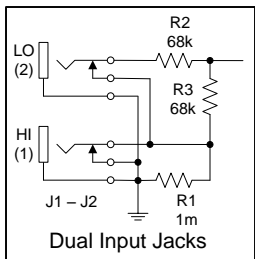

Power Transformer
Ground Lug

Clickable Links
[Hoffman Amplifiers parts catalog](#)
[EL34 World Tube amp Library page](#)
[Hoffman Layout diagram hookup information](#)

Hoffman AB763
www.hoffmanamps.com

Hoffman AB763 - 1 channel
www.hoffmanamps.com