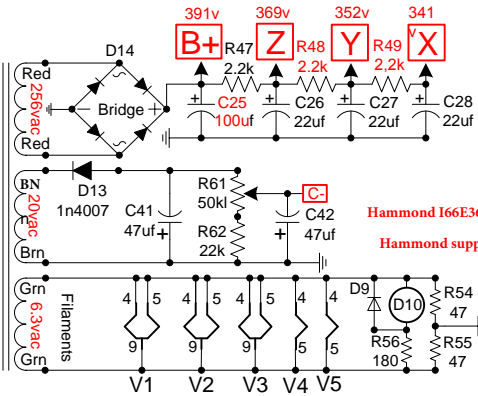

Clickable Links

[Hoffman Amplifiers parts catalog](#)

[EL34 World Tube amp Library page](#)

[Hoffman Layout diagram hookup information](#)

Hoffman Blues Junior

www.hoffmanamps.com

Hoffman Blues Junior
www.hoffmanamps.com

Hammond I66E36 Added. Brown Bias Wires from TO24 Insulated and tucked away
 Hammond supply is 36 vac. Couldn't clear the red 20vac at TP24 from the pdf

47 ohms are on the BJ Tube Board

I am disconnection the Au and line out jacks for simplicity at this point.