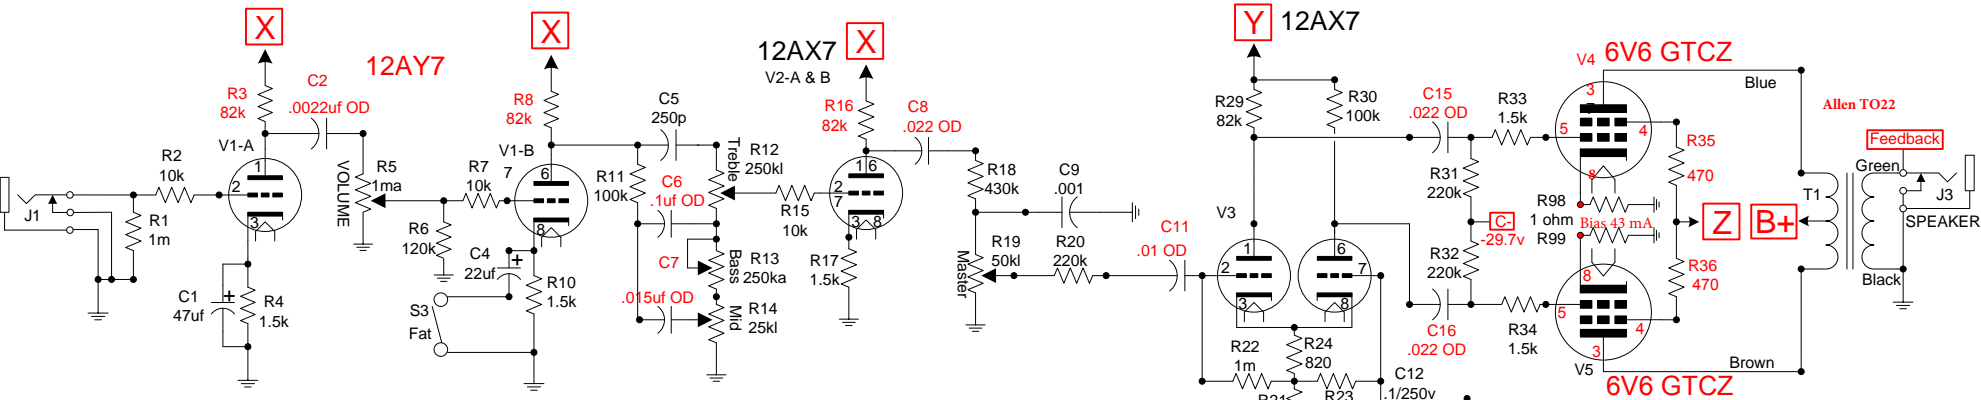

Clickable Links

[Hoffman Amplifiers parts catalog](#)

[EL34 World Tube amp Library page](#)

[Hoffman Layout diagram hookup information](#)

Hoffman Blues Junior

www.hoffmanamps.com

Hoffman Blues Junior
www.hoffmanamps.com

Hammond I66E36 Added. Brown Bias Wires from TO24 Insulated and tucked away
 Hammond supply is 36 vac. Couldn't clear the red 20vac at TP24 from the pdf

47 ohms are on the BJ Tube Board

I am disconnection the Au and line out jacks for simplicity at this point.