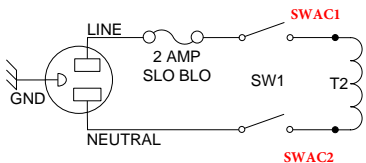

Clickable Links

[Hoffman Amplifiers parts catalog](#)

[EL34 World Tube amp Library page](#)

[Hoffman Layout diagram hookup information](#)

Hoffman Blues Junior

www.hoffmanamps.com

Hoffman Blues Junior
www.hoffmanamps.com

Hammond I66E36 Added. Brown Bias Wires from TO24 Insulated and tucked away
 Hammond supply is 36 vac. Couldn't clear the red 20vac at TP24 from the pdf

47 ohms are on the BJ Tube Board

I am disconnection the Au and line out jacks for simplicity at this point.