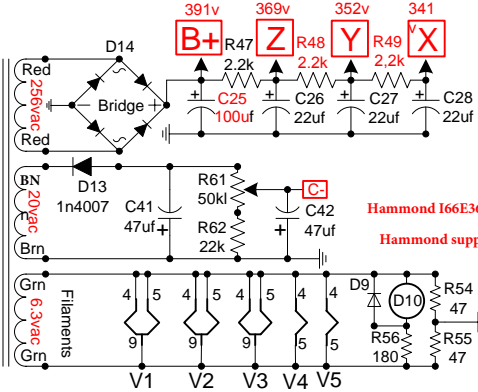

Clickable Links

[Hoffman Amplifiers parts catalog](#)

[EL34 World Tube amp Library page](#)

[Hoffman Layout diagram hookup information](#)

Hoffman Blues Junior

www.hoffmanamps.com

Hoffman Blues Junior

www.hoffmanamps.com

Hammond I66E36 Added. Brown Bias Wires from TO24 Insulated and tucked away
 Hammond supply is 36 vac. Couldn't clear the red 20vac at TP24 from the pdf

47 ohms are on the BJ Tube Board

I am disconnection the Au and line out jacks for simplicity at this point.