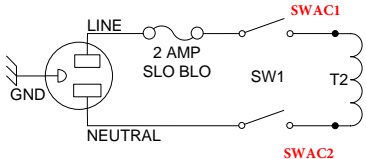

Clickable Links

[Hoffman Amplifiers parts catalog](#)

[EL34 World Tube amp Library page](#)

[Hoffman Layout diagram hookup information](#)

Hoffman Blues Junior

www.hoffmanamps.com

Hoffman Blues Junior

www.hoffmanamps.com

Hammond I66E36 Added. Brown Bias Wires from TO24 Insulated and tucked away
 Hammond supply is 36 vac. Couldn't clear the red 20vac at TP24 from the pdf

47 ohms are on the BJ Tube Board

I am disconnection the Au and line out jacks for simplicity at this point.