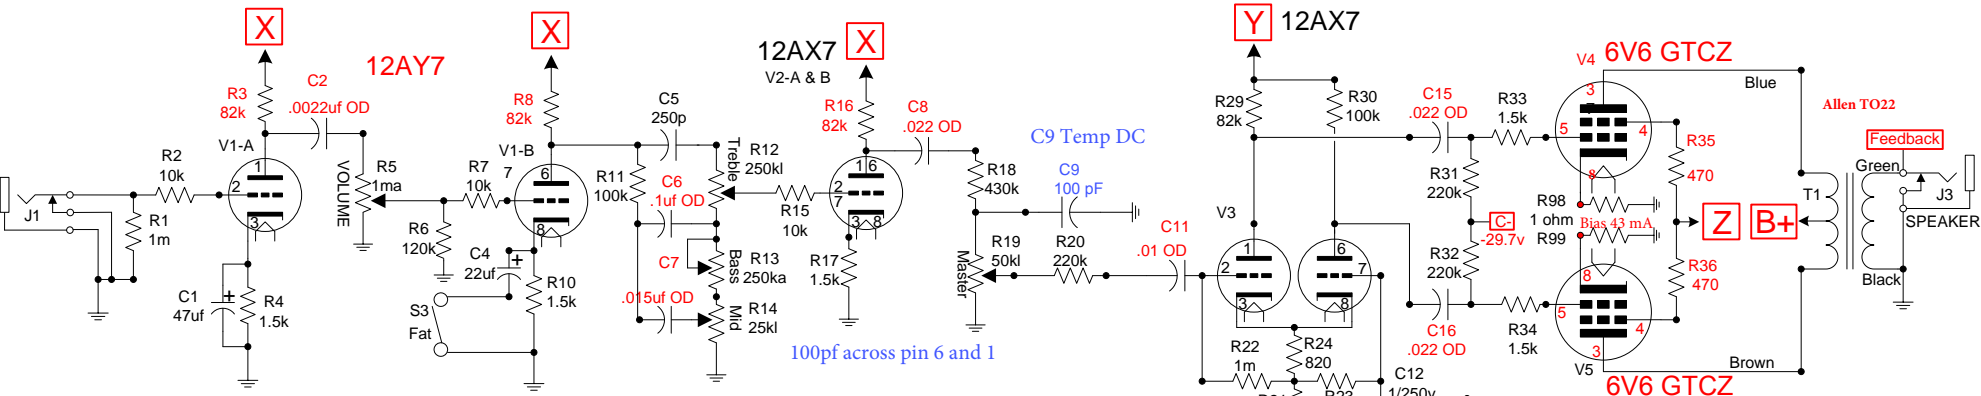

Clickable Links

[Hoffman Amplifiers parts catalog](#)

[EL34 World Tube amp Library page](#)

[Hoffman Layout diagram hookup information](#)

Hoffman Blues Junior

www.hoffmanamps.com

Hoffman Blues Junior

www.hoffmanamps.com

Hammond I66E36 Added. Brown Bias Wires from TO24 Insulated and tucked away
 Hammond supply is 36 vac. Couldn't clear the red 20vac at TP24 from the pdf

47 ohms are on the BJ Tube Board

I am disconnection the Au and line out jacks for simplicity at this point.