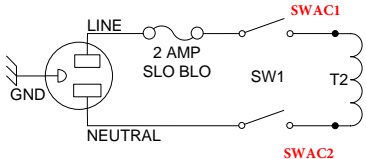

Clickable Links

[Hoffman Amplifiers parts catalog](#)

[EL34 World Tube amp Library page](#)

[Hoffman Layout diagram hookup information](#)

Hoffman Blues Junior

www.hoffmanamps.com

Hoffman Blues Junior
www.hoffmanamps.com

Hammond I66E36 Added. Brown Bias Wires from TO24 Insulated and tucked away
 Hammond supply is 36 vac. Couldn't clear the red 20vac at TP24 from the pdf

47 ohms are on the BJ Tube Board

I am disconnection the Au and line out acks for simplicity at this point.