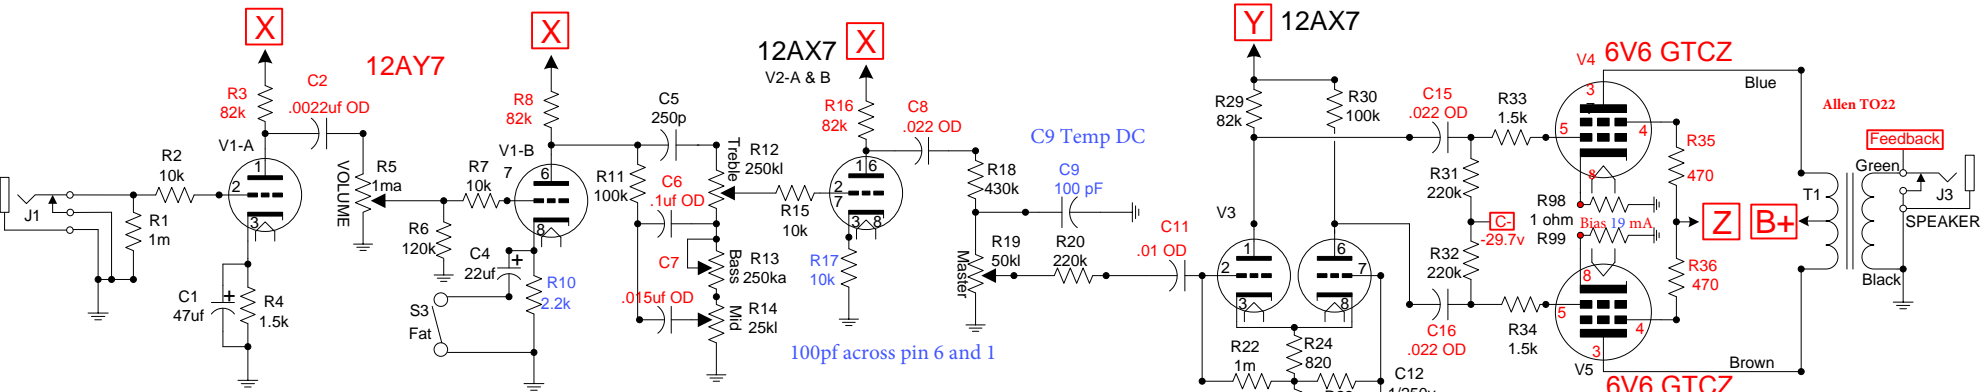

Clickable Links

[Hoffman Amplifiers parts catalog](#)

[EL34 World Tube amp Library page](#)

[Hoffman Layout diagram hookup information](#)

Hoffman Blues Junior

www.hoffmanamps.com

Hoffman Blues Junior
www.hoffmanamps.com

Hammond I66E36 Added. Brown Bias Wires from TO24 Insulated and tucked away
 Hammond supply is 36 vac. Couldn't clear the red 20vac at TP24 from the pdf

47 ohms are on the BJ Tube Board

I am disconnection the Au and line out acks for simplicity at this point.