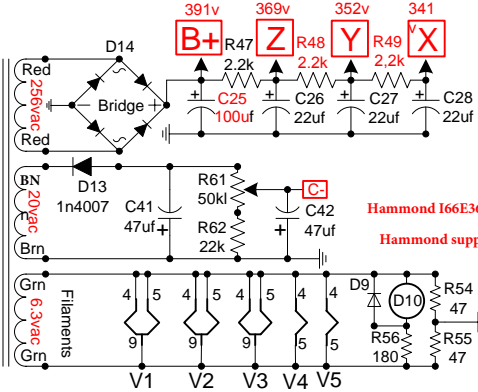

Clickable Links

[Hoffman Amplifiers parts catalog](#)

[EL34 World Tube amp Library page](#)

[Hoffman Layout diagram hookup information](#)

Hoffman Blues Junior

www.hoffmanamps.com

Hoffman Blues Junior
www.hoffmanamps.com

Hammond I66E36 Added. Brown Bias Wires from TO24 Insulated and tucked away
 Hammond supply is 36 vac. Couldn't clear the red 20vac at TP24 from the pdf

47 ohms are on the BJ Tube Board

I am disconnection the Au and line out acks for simplicity at this point.