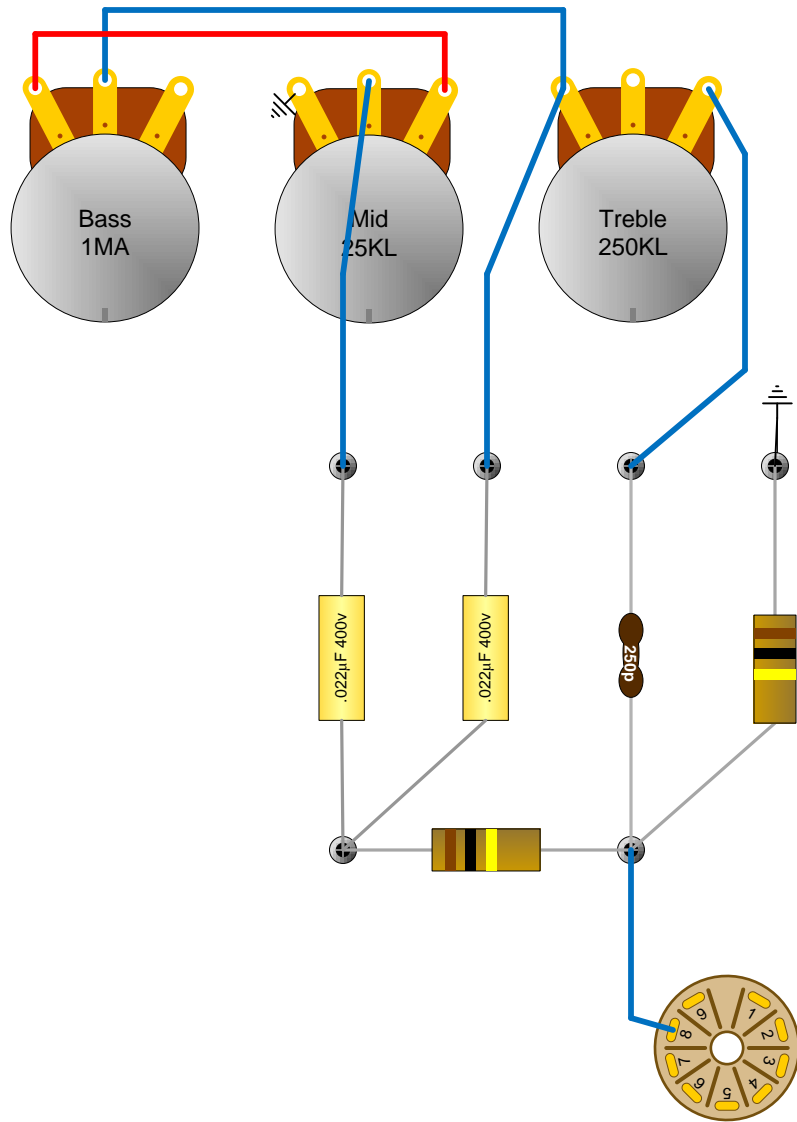

5f6a 59 Bassman Tone Stack

AB763 Blackface Tone Stack

Fender Tone Stack Comparison