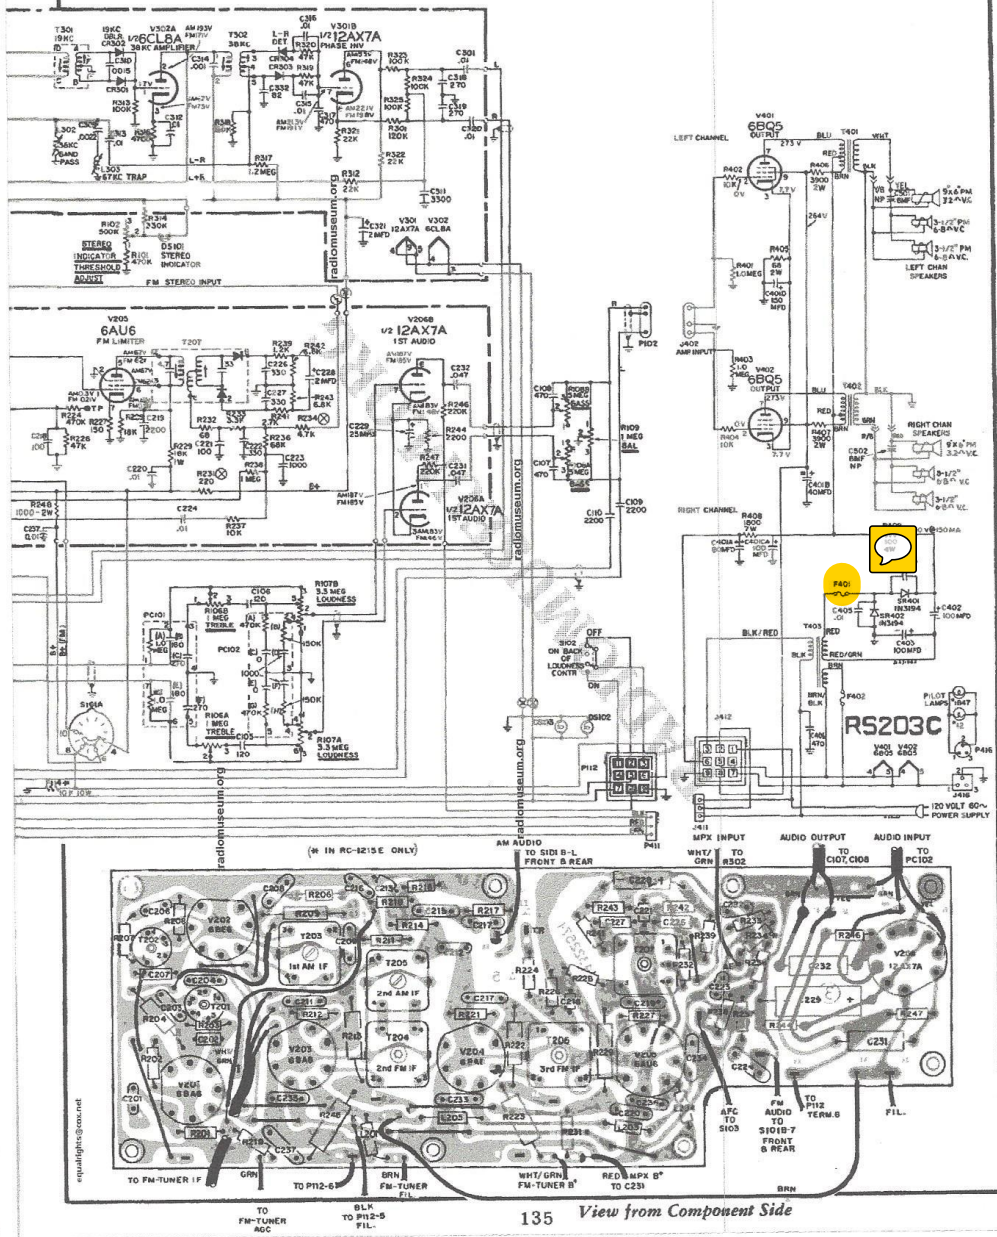

VOLUME R-25, MOST-OFTEN-NEEDED 1965 RADIO SERVICING INFORMATION

RCA Victor Tuner Chassis RC-1215D, E, Amplifier Chassis RS-203C, Continued

Radiumuseum.org: RCA (RCA Victor Co. Inc.); New York (NY) VFR05W Ch= RC-1215D + RS-203C

www.radiumuseum.org: upload by Egon Pentker; download by Randy Myers Wed Aug 31 23:49:36 CEST 2016 [2353 x 1742, 128kb]

444 + 17 x 264