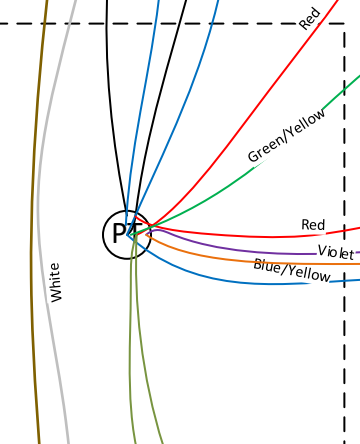

Ampeg VT-40 1976 w/Distortion  
 Layout Drawn by: E. Scott MacBride  
 9/15/2016

Ampeg VT-40 1976 w/Distortion  
 Layout Drawn by: E. Scott MacBride  
 9/15/2016