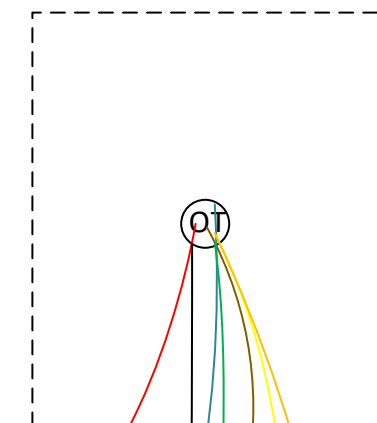

Ampeg VT-40 1976 w/Distortion  
 Layout Drawn by: E. Scott MacBride  
 9/15/2016

Ampeg VT-40 1976 w/Distortion  
 Layout Drawn by: E. Scott MacBride  
 9/15/2016