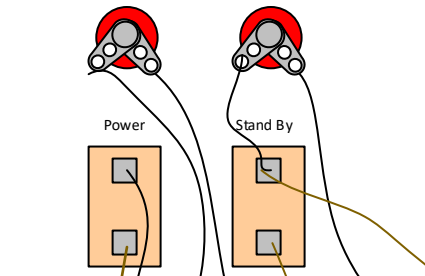

Ampeg VT-40 1976 w/Distortion  
 Layout Drawn by: E. Scott MacBride  
 9/15/2016

Ampeg VT-40 1976 w/Distortion  
 Layout Drawn by: E. Scott MacBride  
 9/15/2016