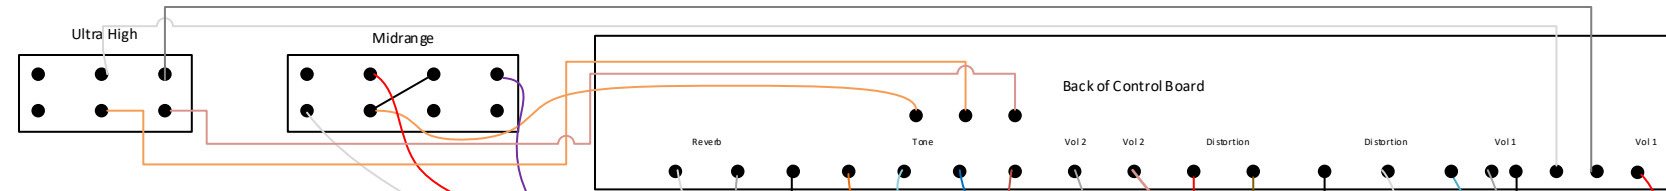

Ampeg VT-40 1976 w/Distortion  
 Layout Drawn by: E. Scott MacBride  
 9/15/2016

Ampeg VT-40 1976 w/Distortion  
 Layout Drawn by: E. Scott MacBride  
 9/15/2016