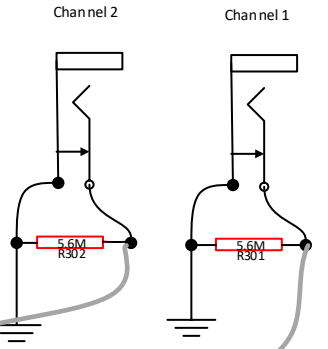

Ampeg VT-40 1976 w/Distortion  
 Layout Drawn by: E. Scott MacBride  
 9/15/2016

Ampeg VT-40 1976 w/Distortion  
 Layout Drawn by: E. Scott MacBride  
 9/15/2016